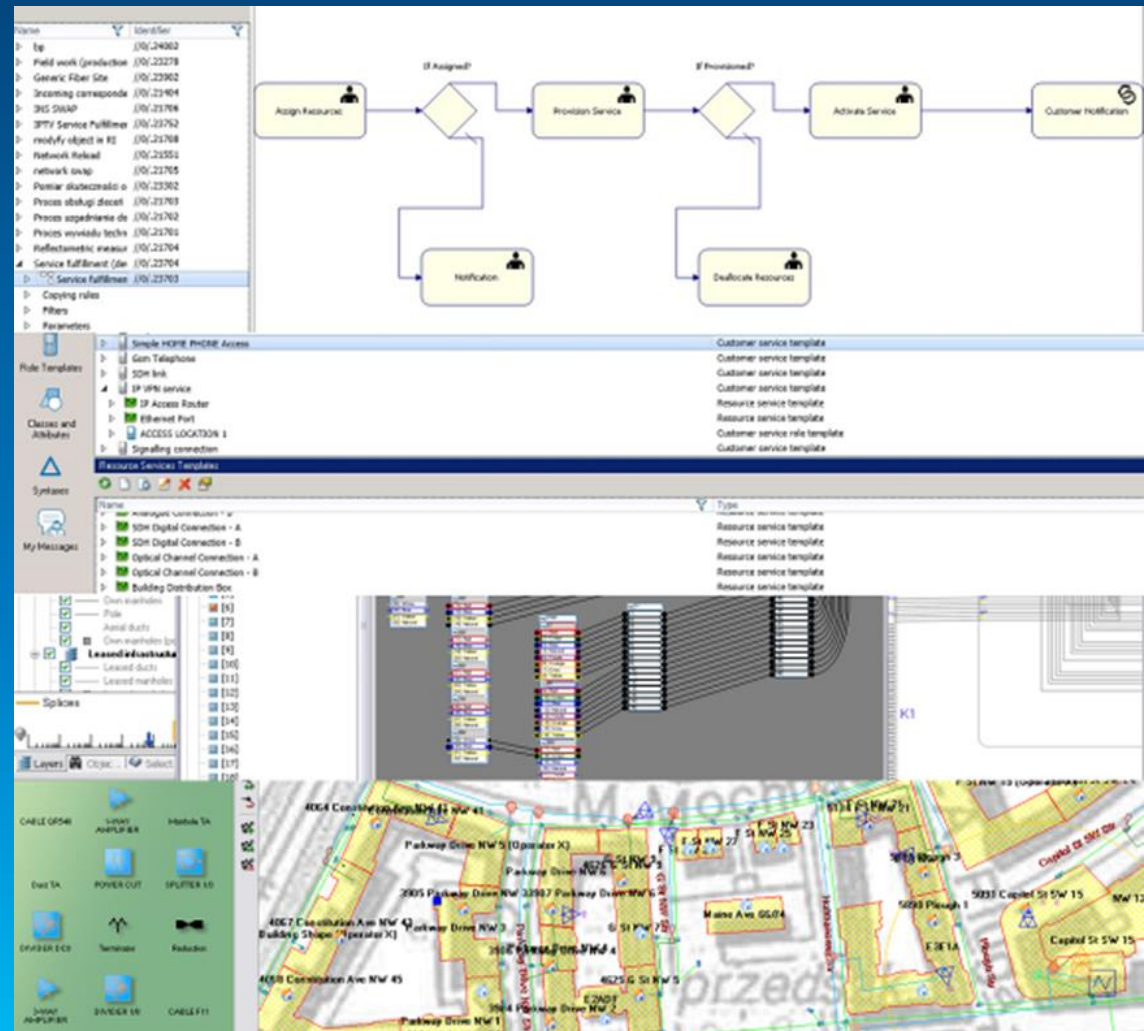

GDi VIZION IN NGOSS LANDSCAPE

GDi VIZION AT KUWAIT UNIVERSITY CITY

GDI VIZION AT ADWEA

GDi VIZION AT VIPNET

- GDi VIZION Resource Inventory
- Extensive modelling of the HFC network
- Ready for further integration into VIPnet processes

TELEKOM
AUSTRIA
GROUP

GDi VIZION INTEGRATED SOLUTION FOR FIXED NETWORK MANAGEMENT

- GDi VIZION Resource Inventory
- GDi VIZION Service Inventory
- GDi VIZION Workflow
- GDi VIZION Workforce
- GDi Logistics

GDI VIZION RESOURCE INVENTORY

- A-Z Physical trails
- Customer equipment
- Homes passed
- Connectivity
- Cable Inventory
- Infrastructure inventory
- Esri GIS based
- Automatic network schema generation

GDI VIZION SERVICE INVENTORY

- Integrated with RI
- eTOM compliant
- CFS and RFS
- Services availability
- Available services
- Customer inventory
- CFS → RFS
- RFS → CFS

The image displays three windows from the Service Administrator and Service Editor software: