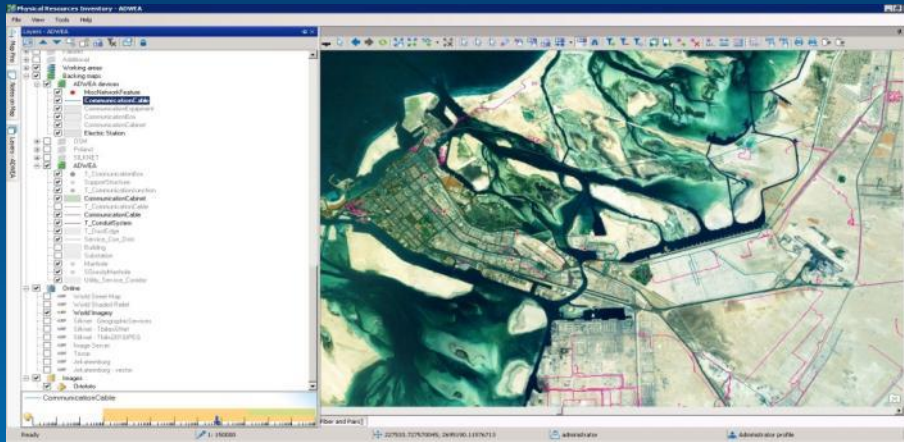

GDi VIZION IN NGOSS LANDSCAPE

GDi VIZION AT KUWAIT UNIVERSITY CITY

GDI VIZION AT ADWEA

GDi VIZION AT VIPNET

- GDi VIZION Resource Inventory
- Extensive modelling of the HFC network
- Ready for further integration into VIPnet processes