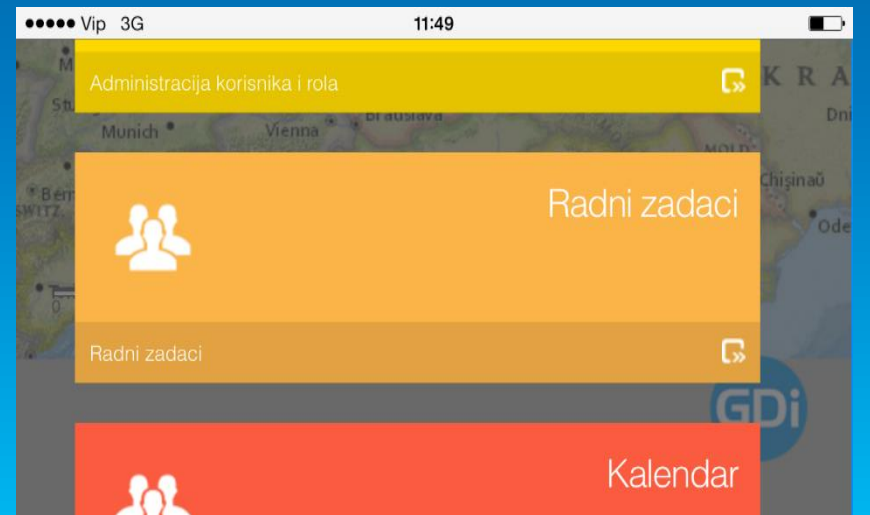

GDi VIZION Workforce AnyDevice

- Responsive web
- Resource administration
- Scheduling
- Dispatching
- Monitoring
- Optimization
- Task management