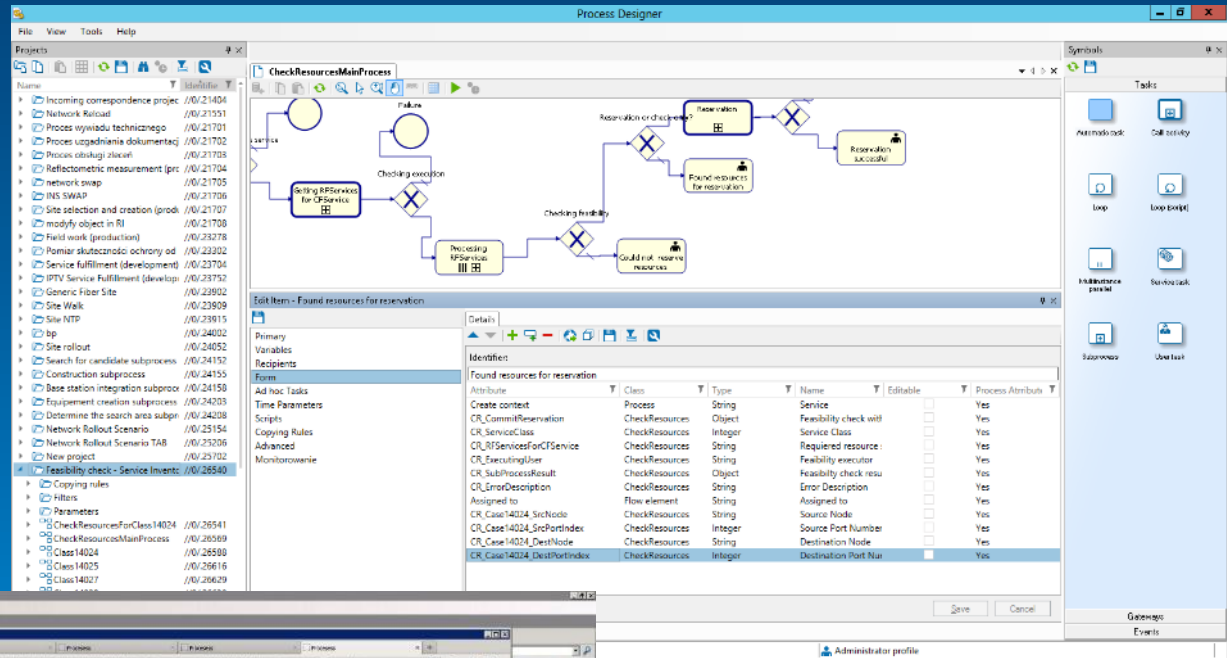

GDI VIZION WORKORDER/WORKFLOW

- Workflow (BP) Management
- Maintenance actions
- Project deployment
- Network element measurements
- Rollout management
- Trouble ticketing
- Integration with RI

The screenshot shows a data table with the following columns: Name, Status, Started, Finished, and Order ID. The table contains several rows of data, including entries for 'CR_Case14024_SrcNode' and 'CR_Case14024_DestNode'. The 'Status' column shows values like 'New' and 'Planned'. The 'Started' and 'Finished' columns show dates and times.

Name	Status	Started	Finished	Order ID
CR_Case14024_SrcNode	New	2013/05/13 12:44:46		1400780500
CR_Case14024_DestNode	New			
CR_Case14024_SrcPortIndex	New			
CR_Case14024_DestPortIndex	New			
CR_Case14024_SrcNode	Planned			
CR_Case14024_DestNode	Planned			
CR_Case14024_SrcPortIndex	Planned			
CR_Case14024_DestPortIndex	Planned