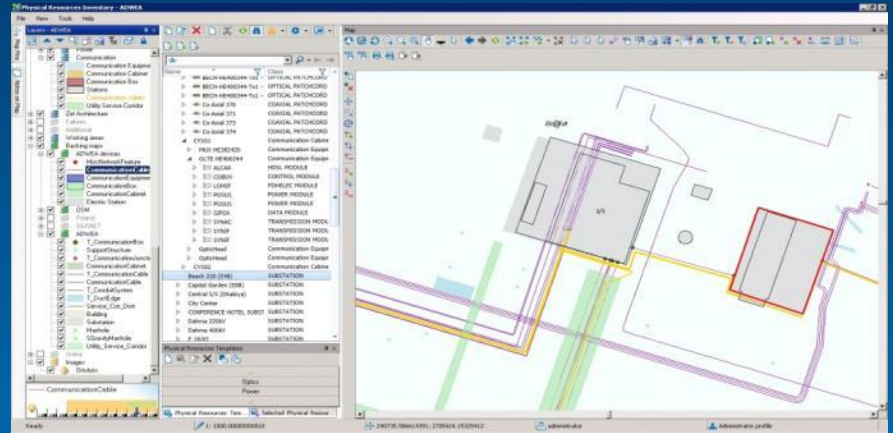

GDI VIZION AT ADWEA