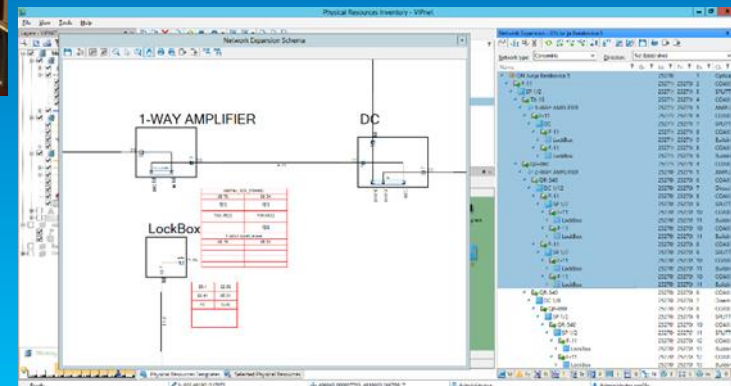

GDi VIZION AT VIPNET

- GDi VIZION Resource Inventory
- Extensive modelling of the HFC network
- Ready for further integration into VIPnet processes

TELEKOM
AUSTRIA
GROUP