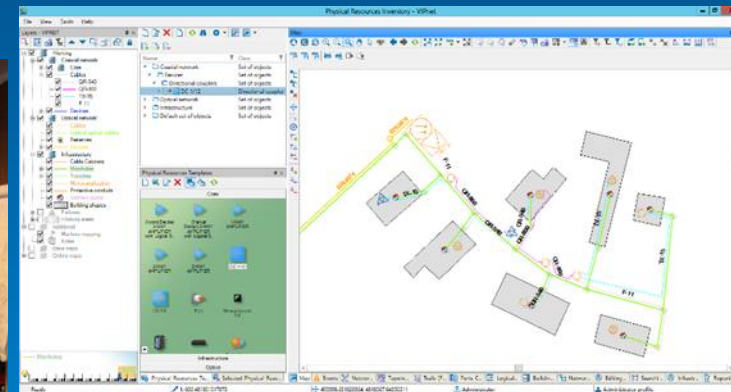

GDi VIZION AT VIPNET

- GDi VIZION Resource Inventory
- Extensive modelling of the HFC network
- Ready for further integration into VIPnet processes

TELEKOM
AUSTRIA
GROUP