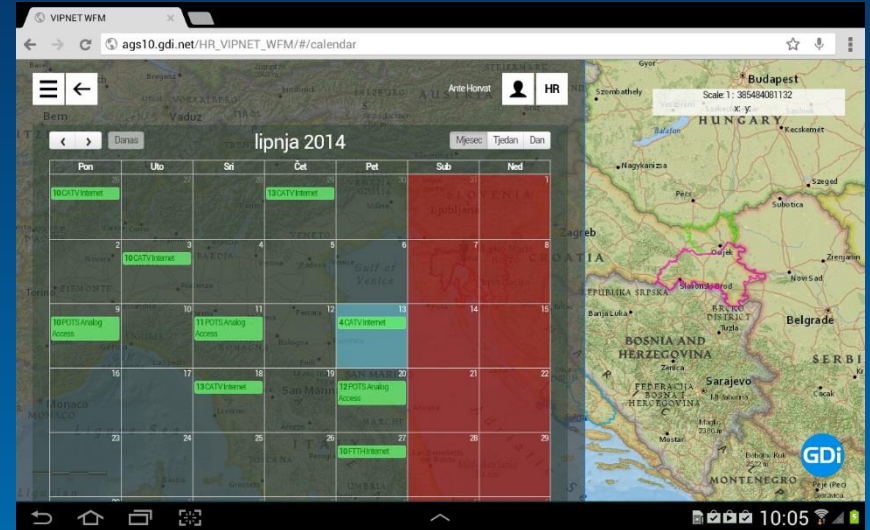

GDi VIZION Workforce AnyDevice

- Responsive web
- Resource administration
- Scheduling
- Dispatching
- Monitoring
- Optimization
- Task management