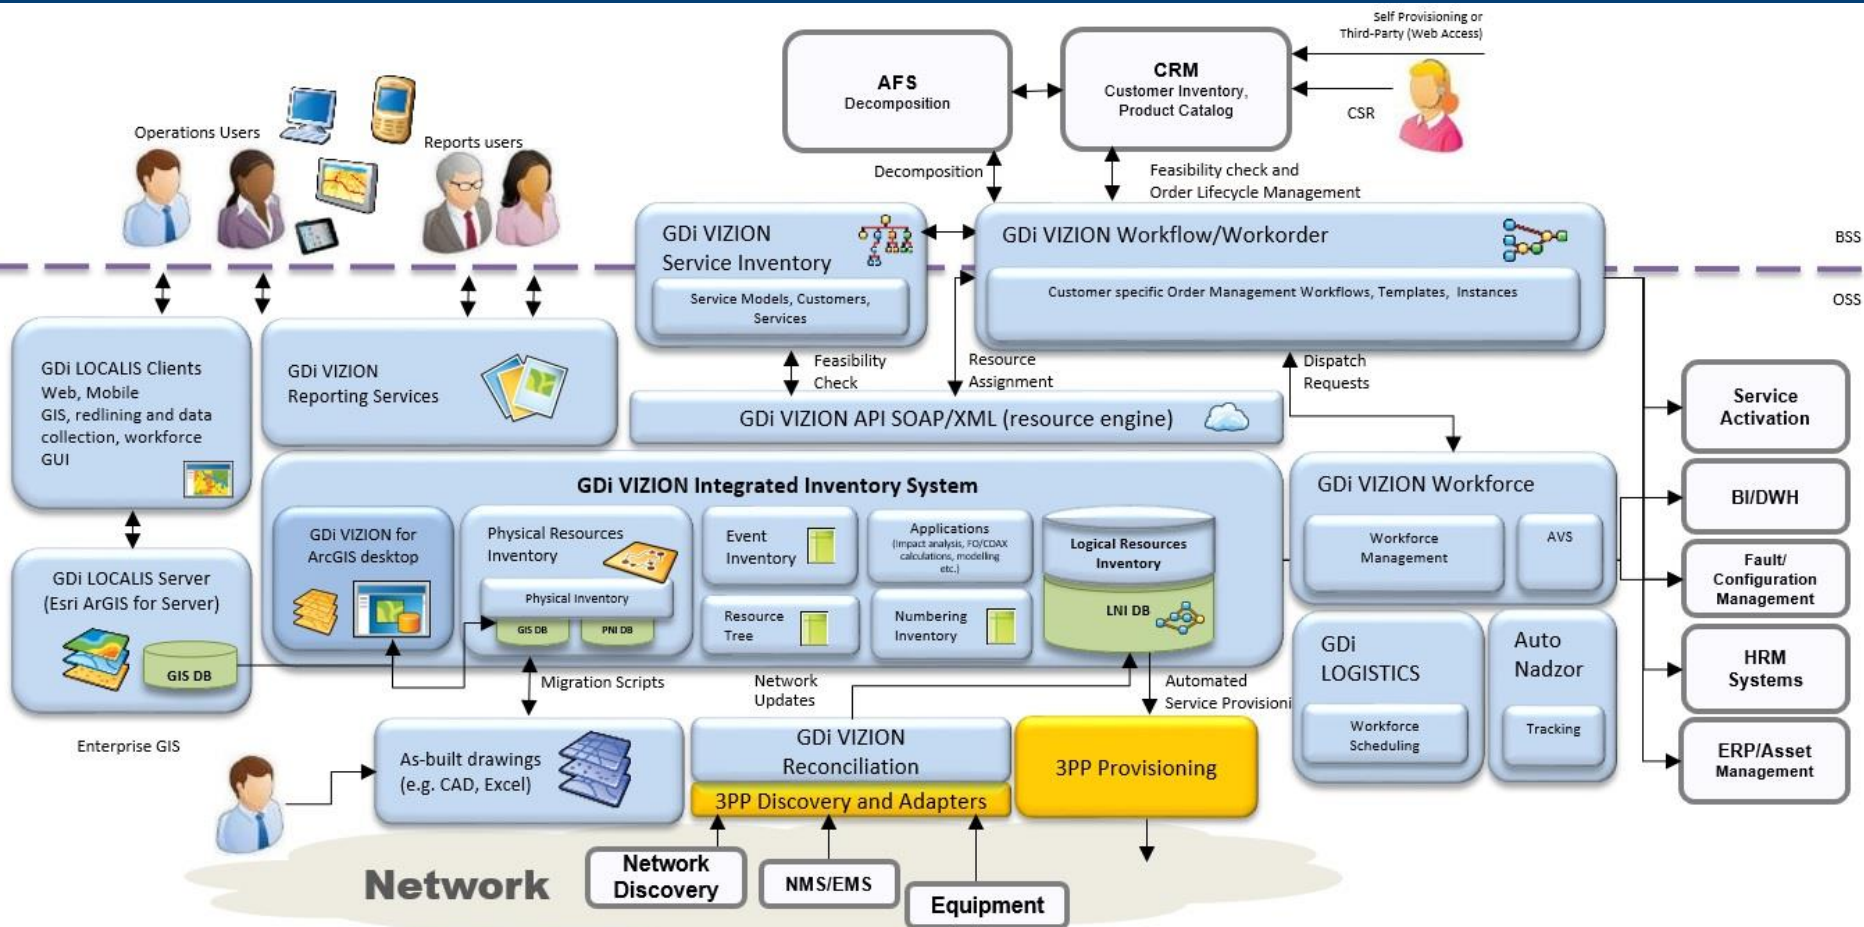

GDi VIZION IN NGOSS LANDSCAPE