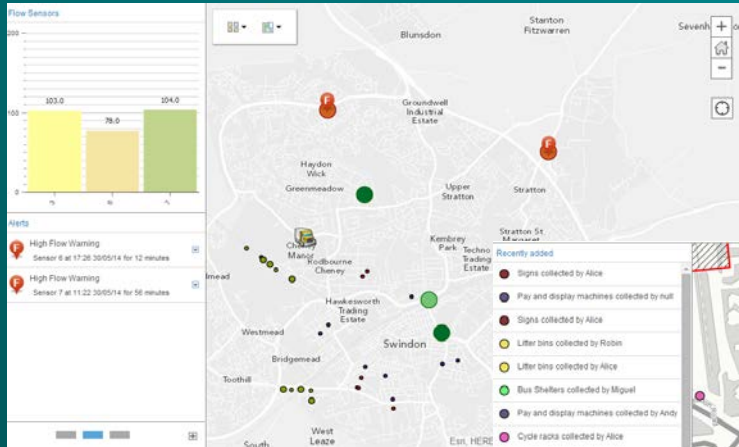

Operations Dashboard

Planning and Operation

Monitor