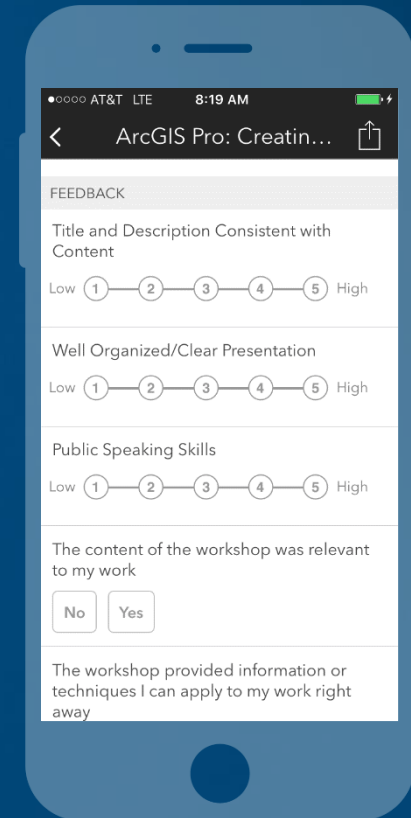

Please Take Our Survey on the Esri Events App!

Download the Esri Events app and find your event

Select the session you attended

Scroll down to find the survey

Complete Answers and Select "Submit"

Print Your Certificate of Attendance

Print stations located in the 140 Concourse

Monday

12:30 PM – 6:30 PM

**GIS Solutions Expo,
Hall B**

5:15 PM – 6:30 PM

**Expo Social,
Hall B**

Tuesday

10:45 AM – 5:15 PM