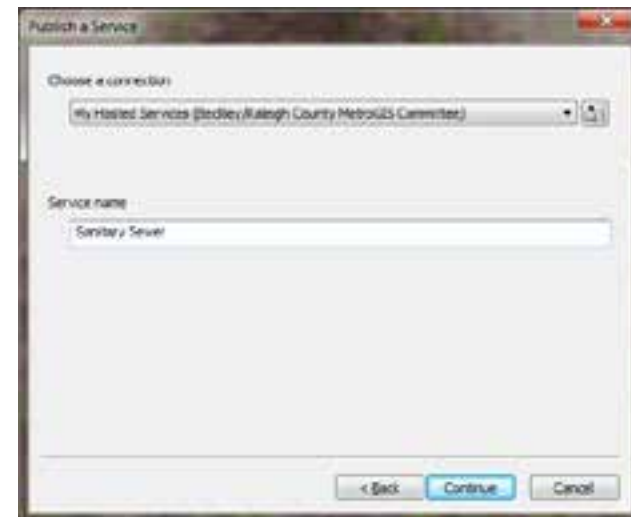

Beckley Sanitary Board

ArcGIS Online for Stormwater and
Sanitary Utilities

Beckley Sanitary Board

Sanitary Sewer and Storm Sewer Utility

- 6,727 Sanitary Sewer Customers
- 9,907 Storm Sewer Customers
- 885,473 ft. Sanitary Sewer Gravity Main
- 265,864 ft. Storm Sewer Gravity Main
- 19 Rain Gardens

The needs for a Utility to have a Web Map

- § Provide real time data
- § Identify problem areas
- § Track field progress
- § Organize data
- § Easy access to geographic information

Web Maps

MS4 Audit Map