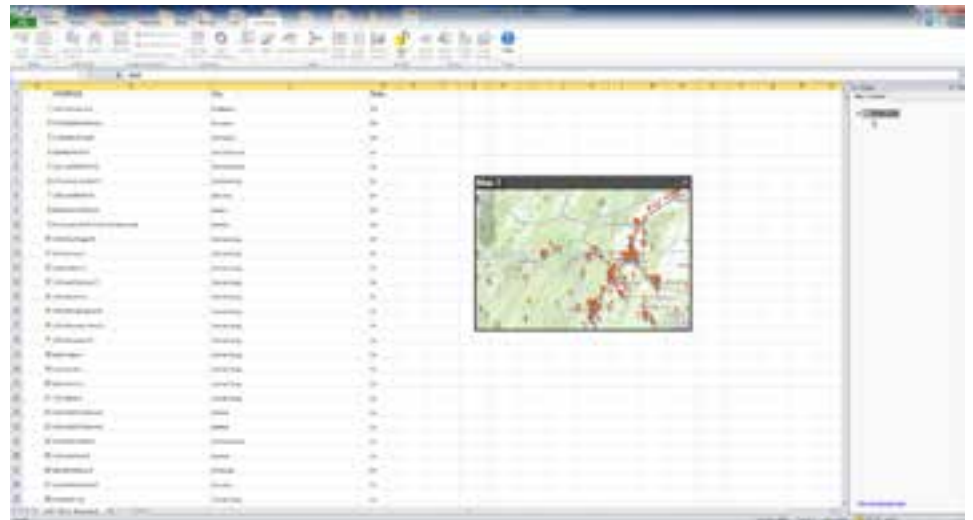

The needs for a Utility to have a Web Map

- § Provide real time data
- § Identify problem areas
- § Track field progress
- § Organize data
- § Easy access to geographic information

Web Maps

MS4 Audit Map

Creating a Web Map

(Data)

- Hosted Services (Beckley/Raleigh County Metro GIS Committee)
- Zipped Shapefiles
- Excel Spread Sheets
- Arc Server

Web Map Examples:

- BSB Storm Sewer
- BSB Sanitary Sewer
- Storm 2013
- Pretreatment Grease Traps

ESRI Maps for Office

Map created using Excel

June 2013 Storm
1.88in of rain in 30min
Extreme Flooding

Map created by
Christy Graham
Stormwater Administrative Assistant

Field Application

Field crew needs updated data

View and analyze data in the office

Site Registrations

Data Collected using ESRI's Collector APP

Data collection performed by Storm
Water Inspector

Real time data and accurate records for
the MS4 permit program