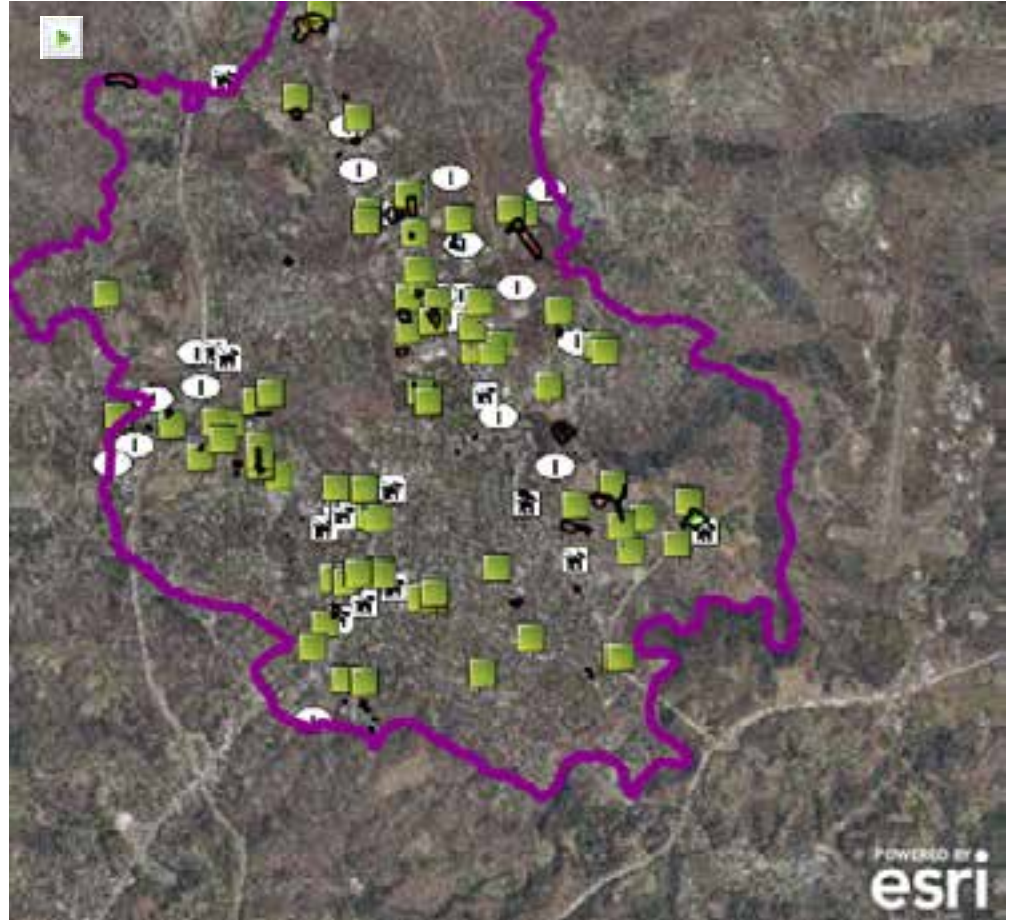

Beckley Sanitary Board

ArcGIS Online for Stormwater and
Sanitary Utilities

Beckley Sanitary Board

Sanitary Sewer and Storm Sewer Utility

- 6,727 Sanitary Sewer Customers
- 9,907 Storm Sewer Customers
- 885,473 ft. Sanitary Sewer Gravity Main
- 265,864 ft. Storm Sewer Gravity Main
- 19 Rain Gardens

The needs for a Utility to have a Web Map

- § Provide real time data
- § Identify problem areas
- § Track field progress
- § Organize data
- § Easy access to geographic information

Web Maps

MS4 Audit Map

Creating a Web Map

(Data)

- Hosted Services (Beckley/Raleigh County Metro GIS Committee)
- Zipped Shapefiles
- Excel Spread Sheets
- Arc Server

Web Map Examples:

- BSB Storm Sewer
- BSB Sanitary Sewer
- Storm 2013
- Pretreatment Grease Traps

Story Telling Maps

Beckley Area Rain Garden Tour

Published to Beckley Sanitary Board's
Facebook Page

Rain Garden Tour:

<http://brcmetrogis.maps.arcgis.com/apps/MapTour/index.html?appid=3f6f3539f9b440eb9b8857abfb97946b&webmap=989f332d78324526b0fdb3890552d264>