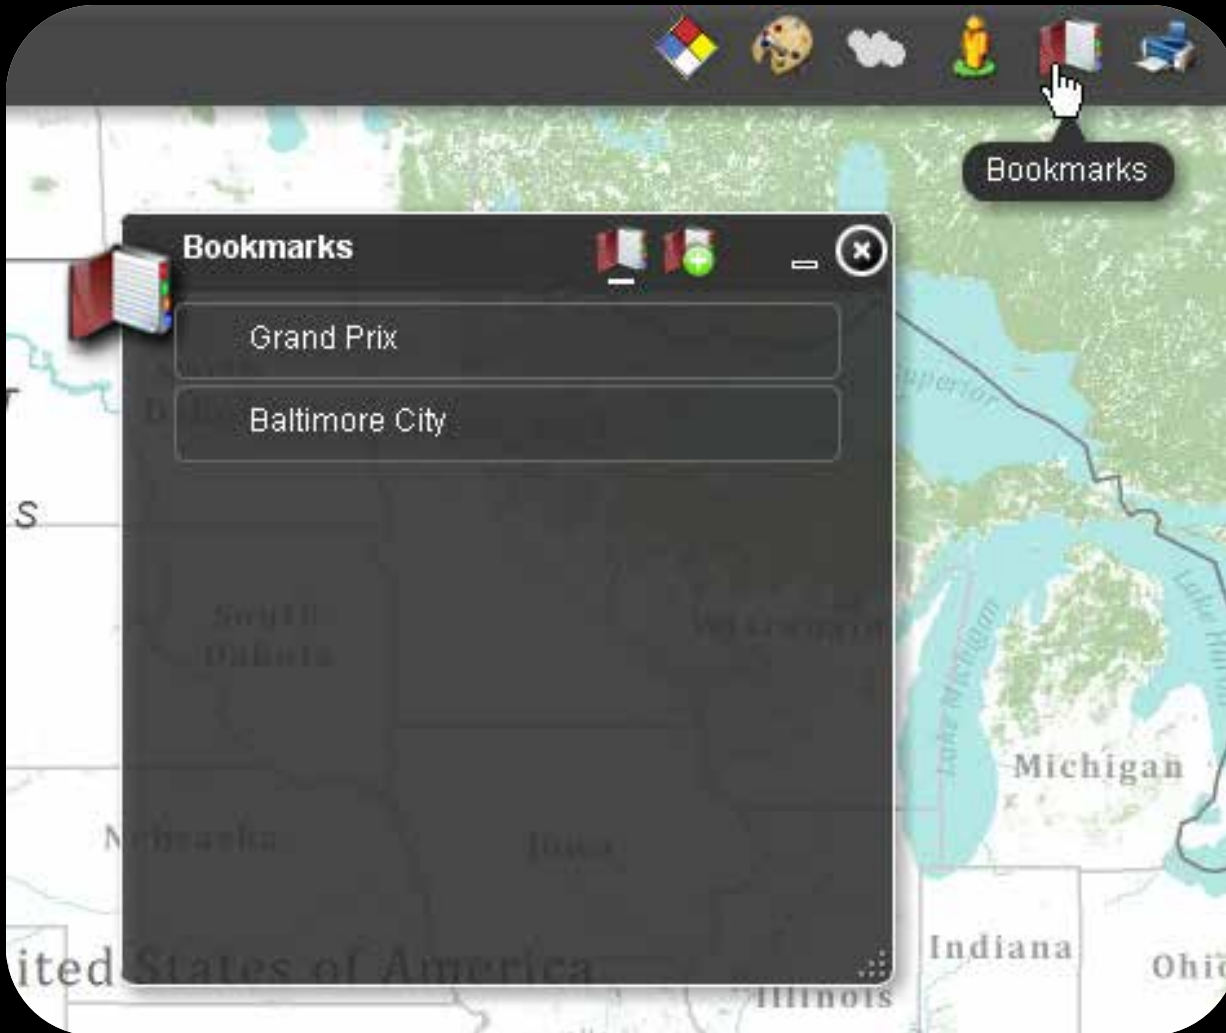

Bookmark Widget