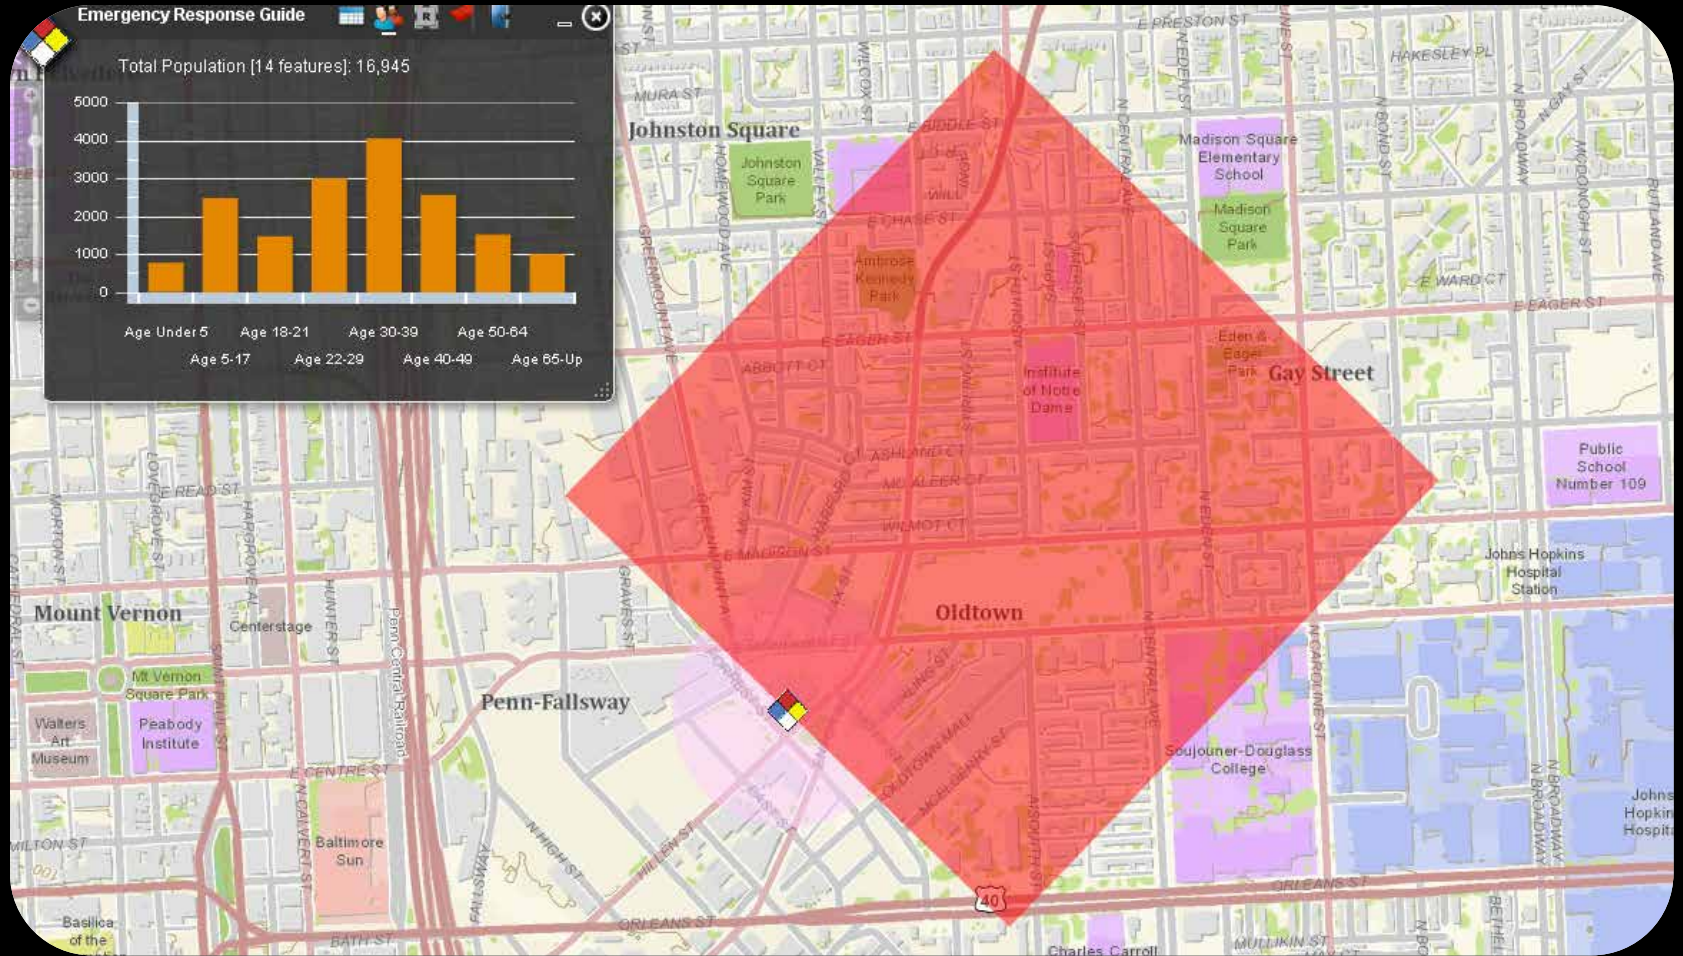

Hazmat Widget