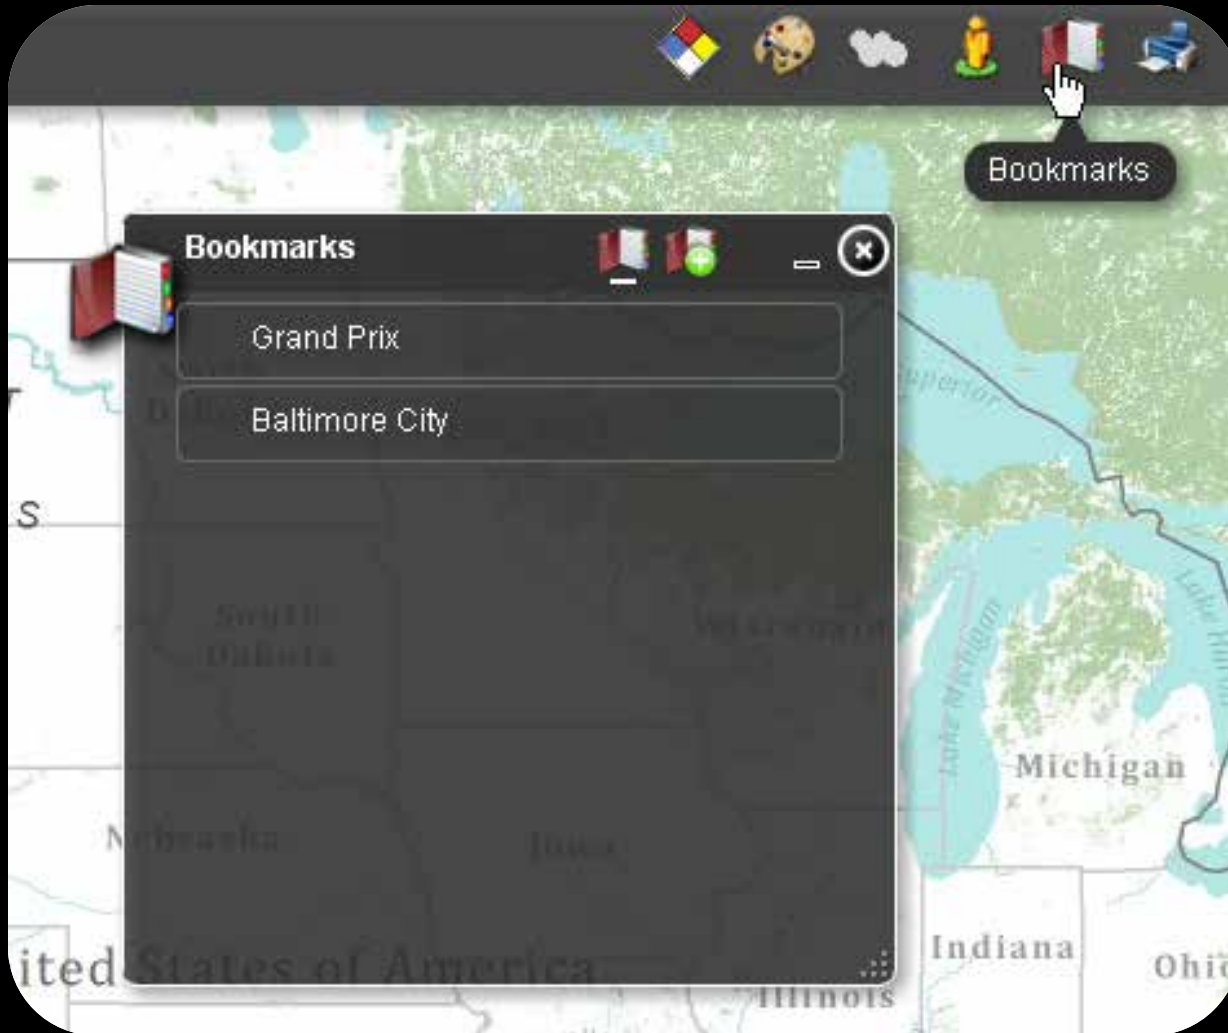

Bookmark Widget