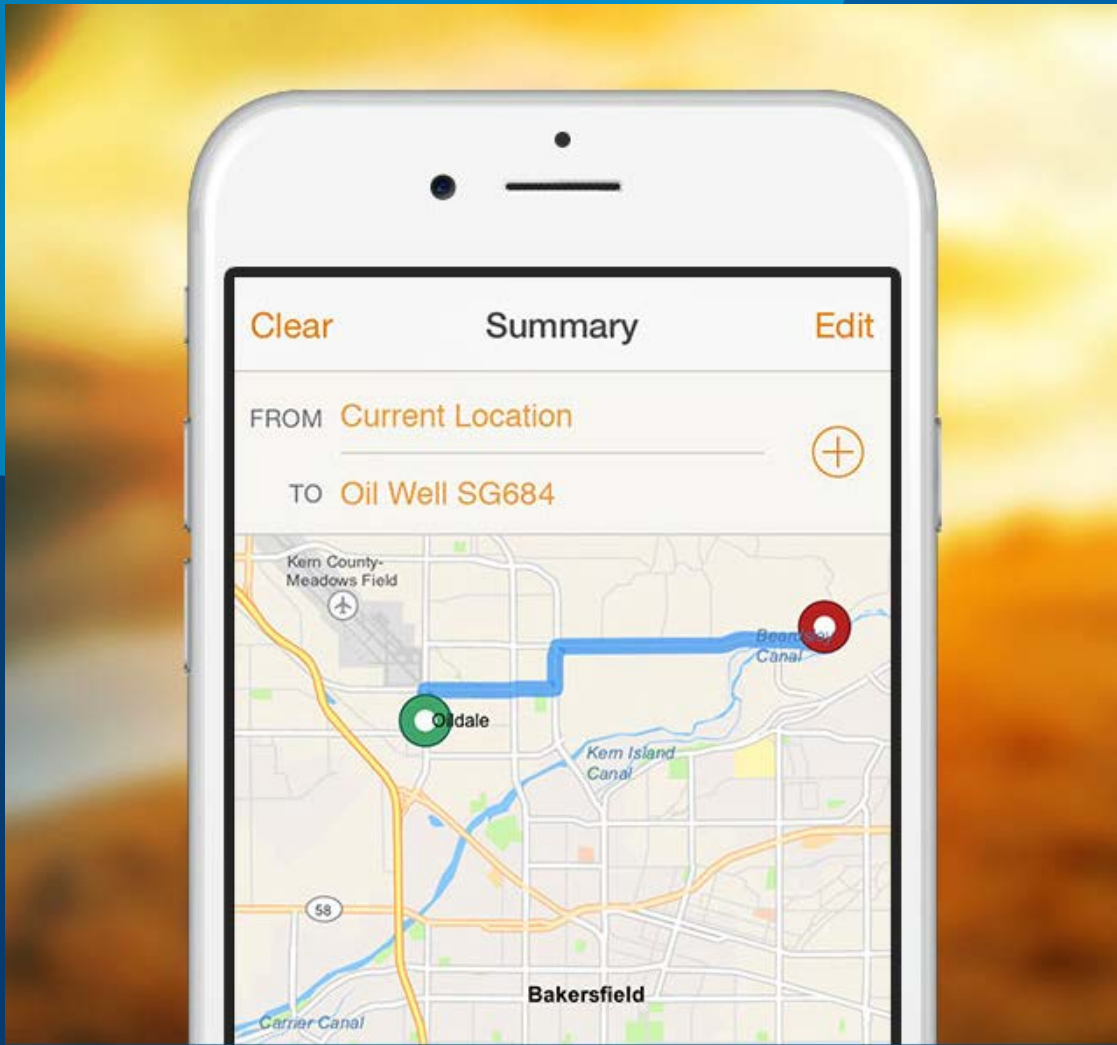

Navigator for ArcGIS – Tech Preview

Mark Bockenbauer

Scott Sandusky

Navigator for ArcGIS – Tech Preview

Tech Workshop

- **Meet the newest member of the esri apps family. Navigator for ArcGIS works alongside ArcGIS for Collector and Explorer to safely navigate field workers to where they need to be. Navigator may also be used independently, and allows you to create a stop list for your entire day's work. See how this app provides turn-by-turn voice guidance and off route detection, even when disconnected. This workshop will cover the basics – deployment, using navigation data, and different supported workflows.**
- **Tuesday, 21 Jul 2015, 2:00pm - 2:30pm**
- **Location: Tech Theater 17 Exhibit Hall A**
- **Beginner**

Agenda – 30 minutes

- **What is Navigator for ArcGIS?**
- **Demo**
- **Road ahead**
- **Q&A**

What is it?

Navigator for ArcGIS

Demo

App Link and URL Scheme

- `arcgis-navigator://?stops=<stop name>, <y coordinate>, <x coordinate>&navigate=true&callback=<app name>&prompt=<prompt name>`