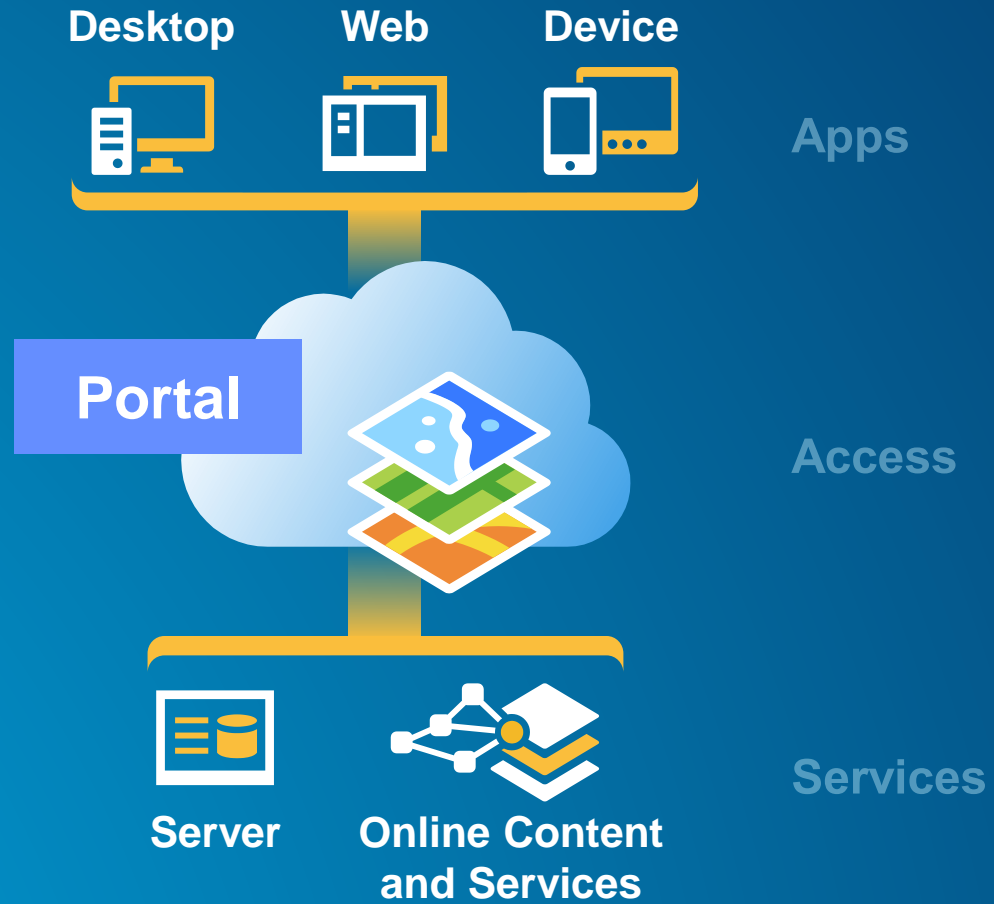

Adding CCTV Data to ArcGIS

Joe Morocco

After Importing or Integrating

Data flows through the organization

ArcGIS

enables every employee and contractor to easily discover, use, make, and share maps

Anytime

Anywhere

Any Device

Apps

Make ArcGIS available anytime,
anywhere on any device

Android

iOS/Mac

Windows

Native Apps Run on a Device

Web Apps Run in a Browser

ArcGIS Includes Native & Web Apps

Enabling you to choose the app styles to fit the workflow

Ensuring Fire Protection

Requires many collaborative workflows
around fire hydrants