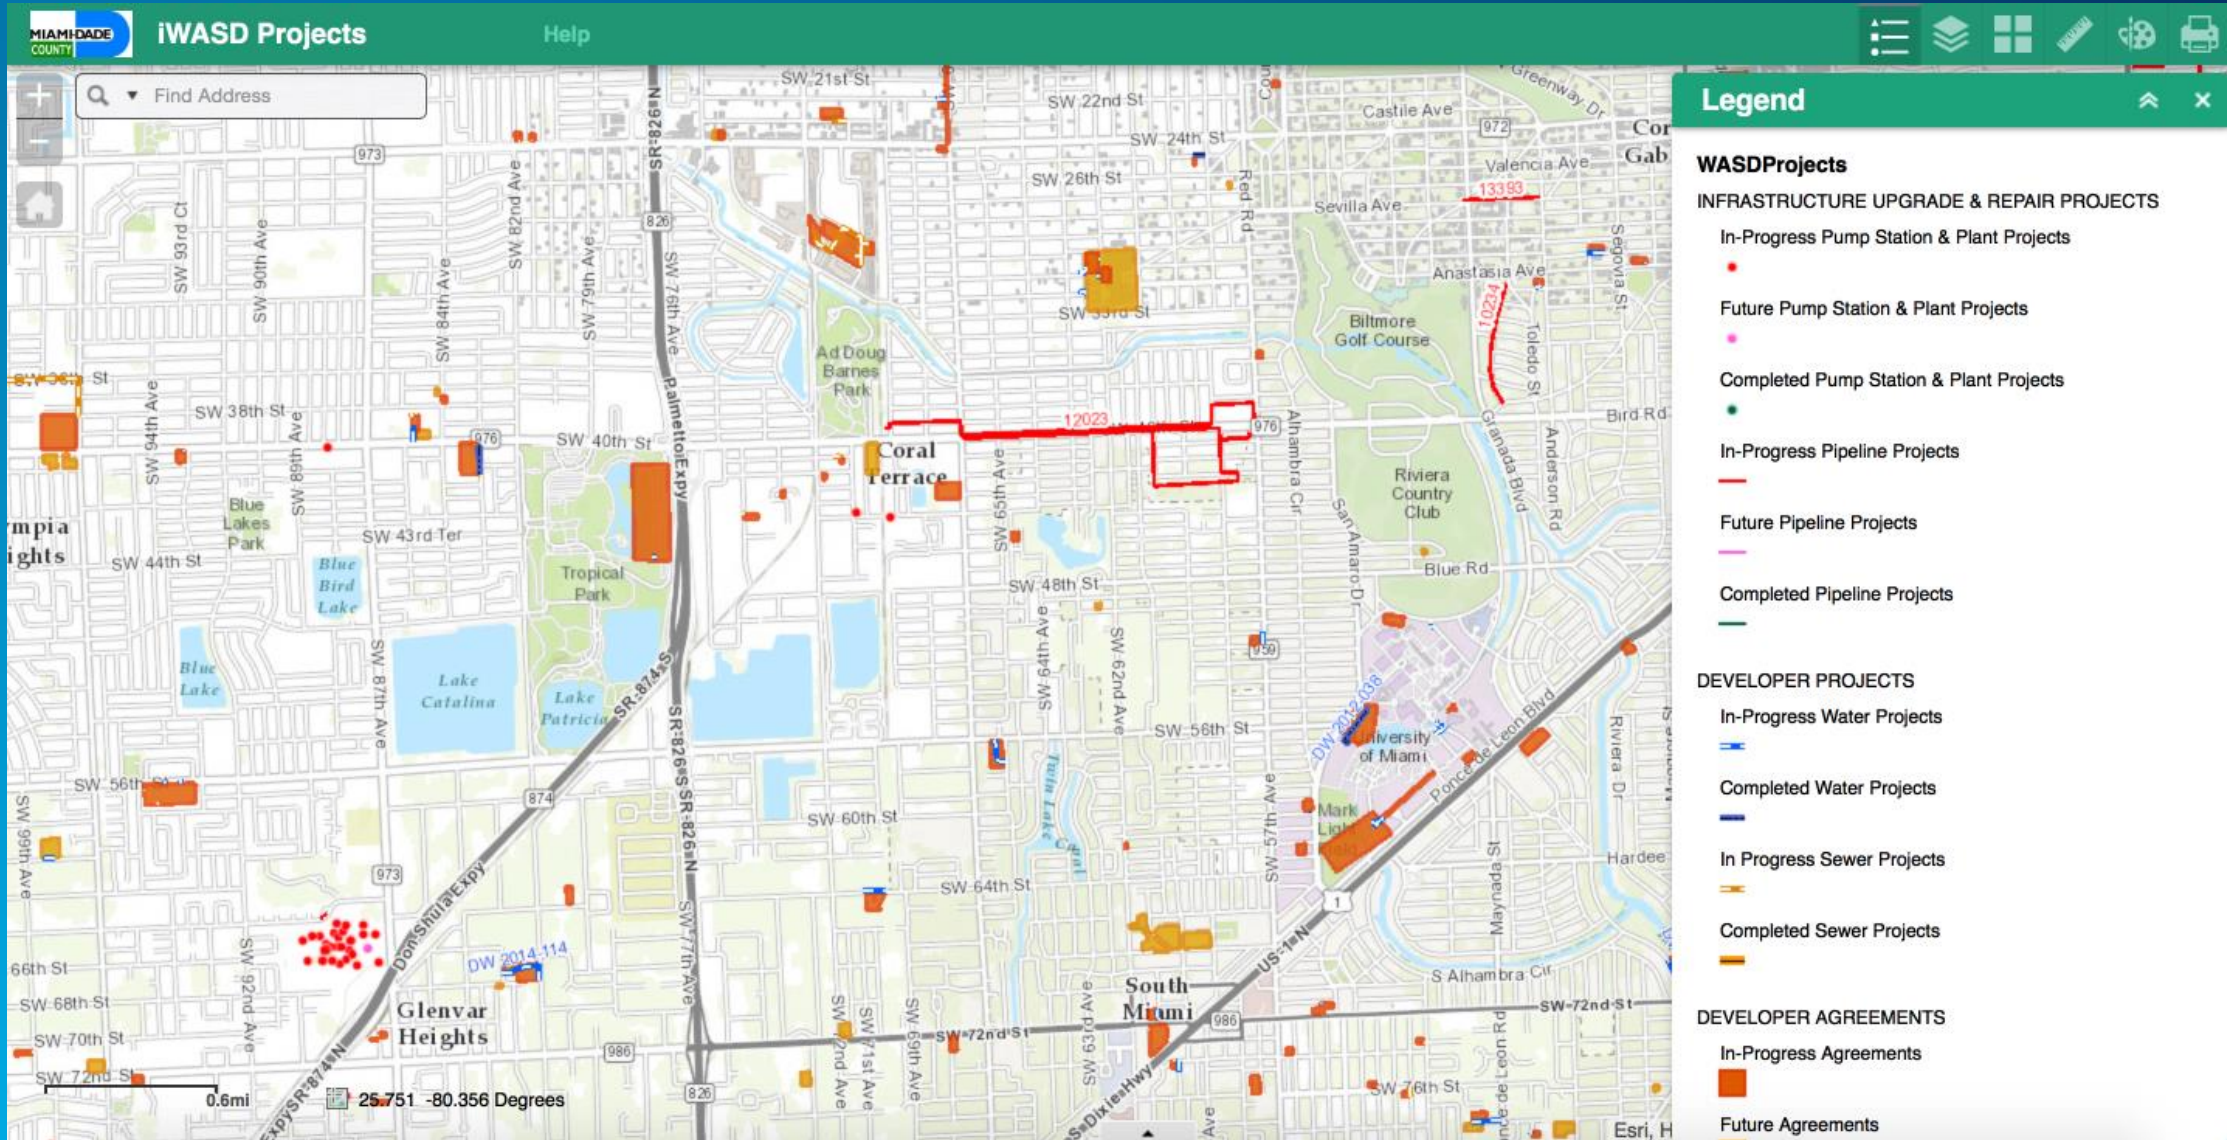

Building Focused Web Apps

Is a core capability of ArcGIS