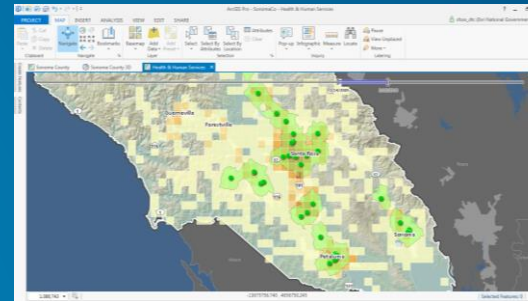

Native Apps for Fire Hydrant Workflows

Jason Channin

Collector

- Android/iOS
- Collect & Update Data
- Create & Share Maps
- Works Offline

Operations Dashboard

- Windows Desktop App
 - Also a Web App
- Dynamic Maps, Charts & Graphs
- Real-time data
- Executive Dashboards
- Key Performance Indicators

Explorer

- Android/iOS/Mac
- Access Your Maps
- Share Maps & Data
- Search Data

ArcGIS Pro

- Windows Desktop App
- Intuitive
- Fast (64 bit)
- Multiple Layouts
- 2D / 3D
- Create Web Maps
- Tasks and Projects

Apps

In the examples workflow

Building Focused Web Apps

Is a core capability of ArcGIS