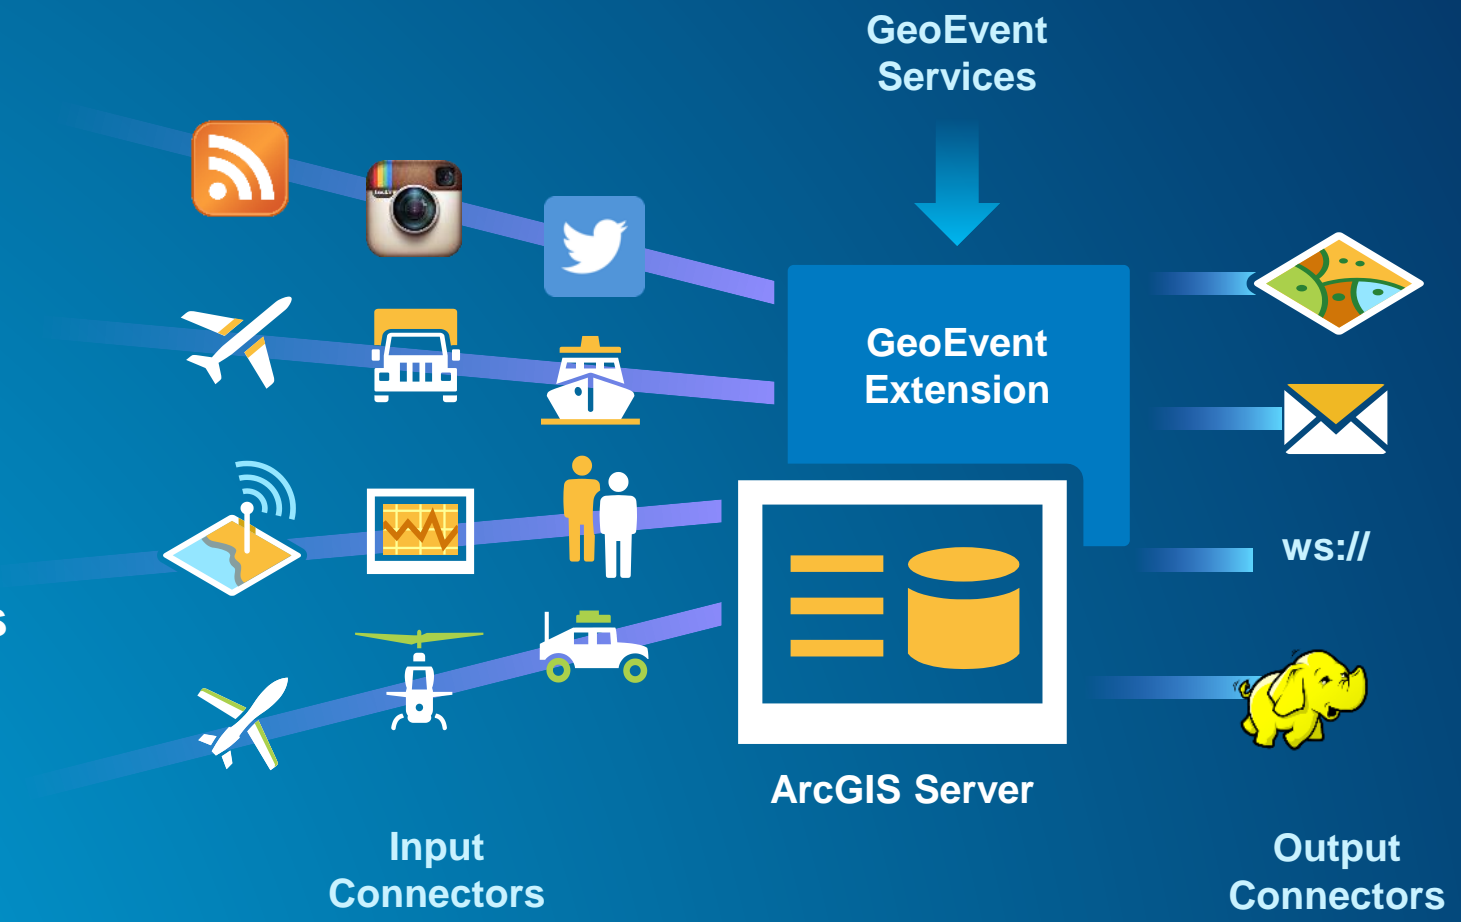

Real Time Utility Operations

Andrew Hargreaves

- Integrates real-time streaming data into ArcGIS
- Performs continuous processing and real-time analytics
- Sends updates and alerts to those who need it where they need it

ArcGIS GeoEvent Extension for Server

Integrates and exploits real-time data

ArcGIS Marketplace Search for apps and data Help Howard esri

ArcGIS Marketplace

Power your enterprise with geospatial apps and data

App de Apps - WinPhone
Educación y Desarrollo Geográfico.
☆☆☆☆☆ (0)

FX Collector - Mobile GIS Daten...
froX® operated by GeoData+ Gm...
☆☆☆☆☆ (0)

Metropol-Regionen Deutschland Grenzen
esri Deutschland
Deutschland Metropol-Regionen...
Esri Deutschland
★★★★☆ (1)

training

3rd party apps

Extended Support

ArcGIS for Water Utility Configurations

ArcGIS is More than Software

It includes the entire Esri ecosystem