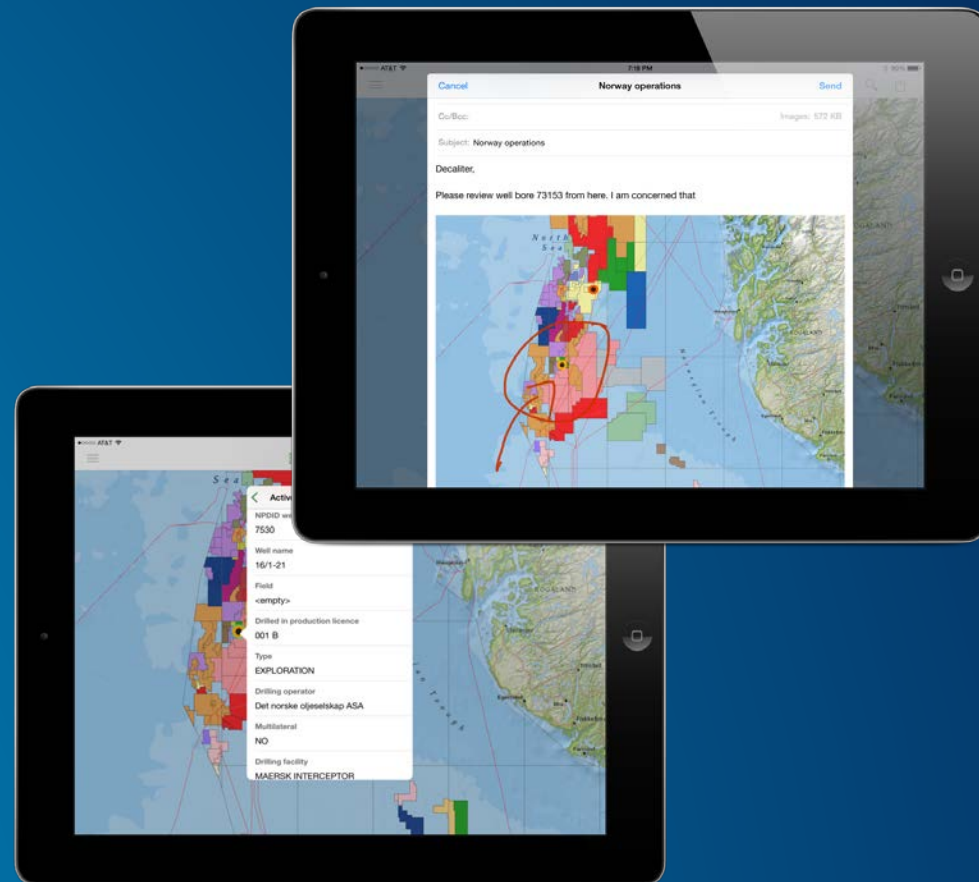

Key Principle

- ▶ Employing the agile methodology will deliver immediate value to your business today and into the future

ArcGIS is a Platform

▶ Making mapping and location aware apps available across your organization

Explorer for ArcGIS

- The ArcGIS platform icebreaker
- Discover, Use and Share maps
- Personalize your ArcGIS experience

- What's Coming Next:
 - Work offline

Collector for ArcGIS

- Maps in the hands of your field workforce
- Map and inspect assets, make observations
- Capture photos and videos
- Coming soon:
 - Windows 10
 - High Accuracy GNSS data collection...

Navigator for ArcGIS

- Fully Offline routing
- Turn-by-turn directions
- Address/Place/Coordinate search
- Voice guidance
- Remotely controlled

- Coming this fall:
 - Android platform
 - Create your own maps and build your own routes!