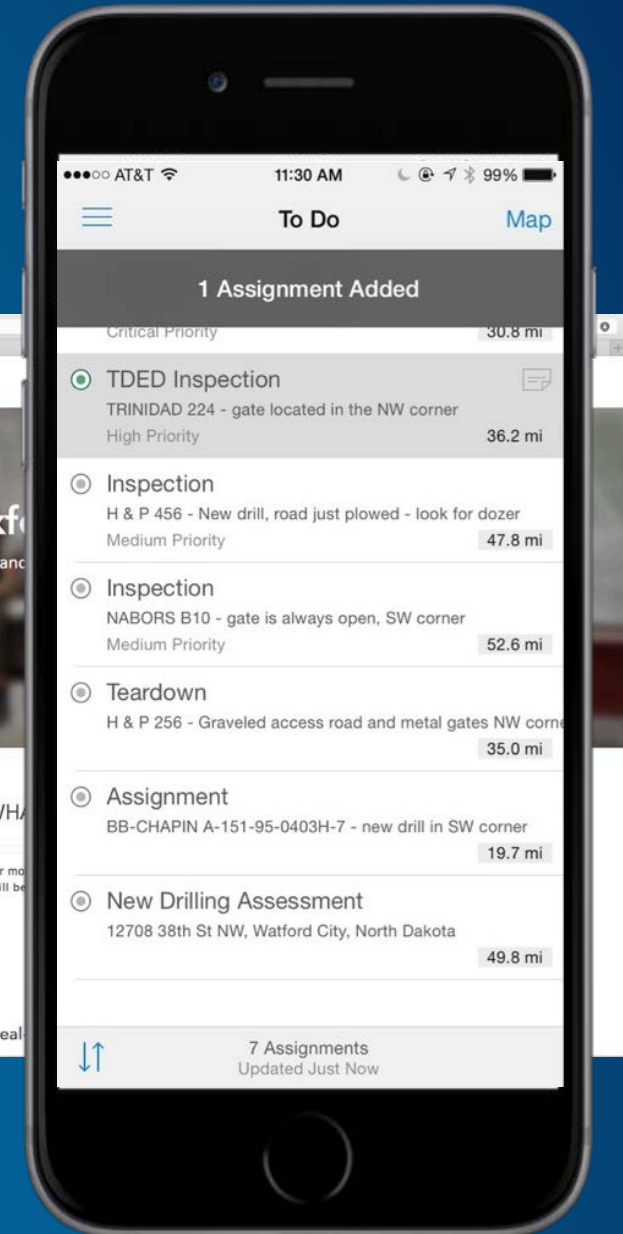

Workforce for ArcGIS

- Field workforce optimization
- Efficiently plan and assign work
- Receive assignments and report status from the field
- Collaborate with others