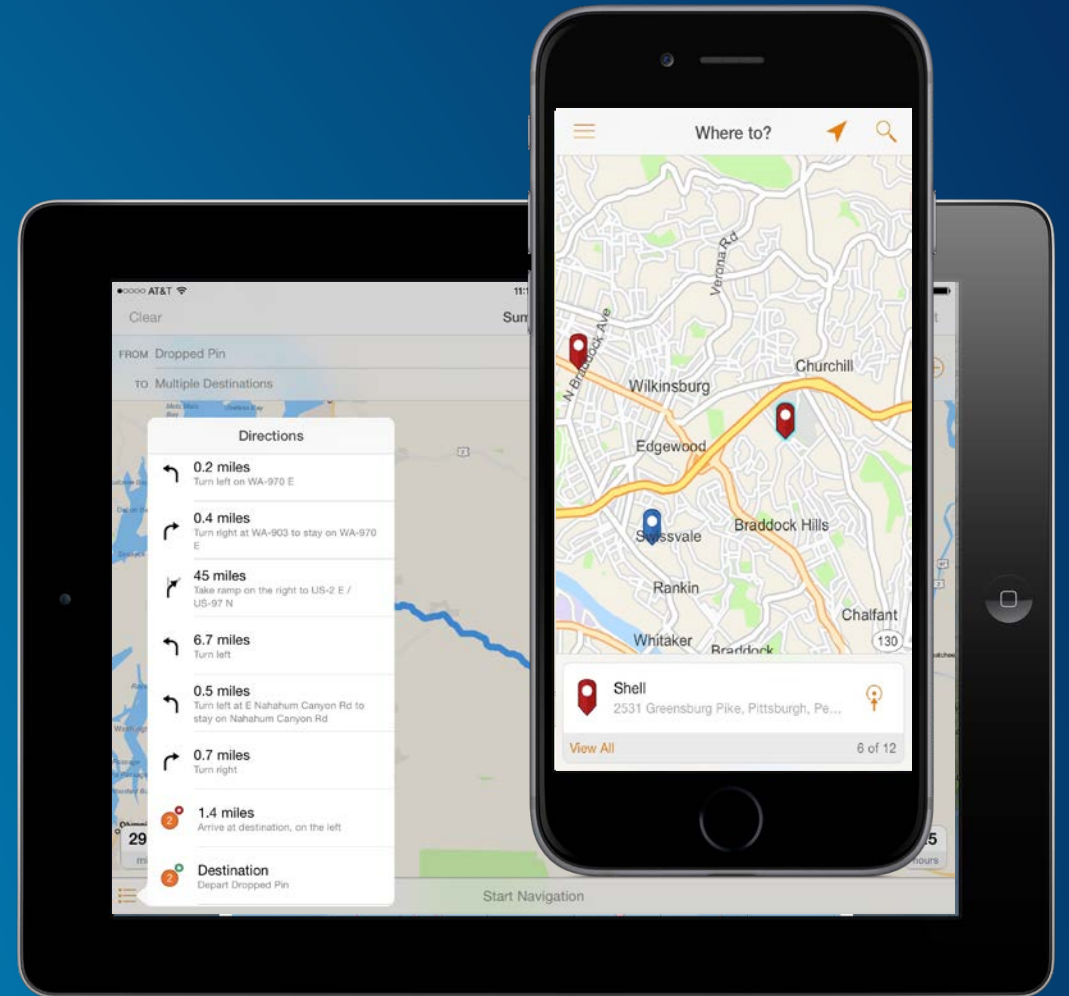

Explorer for ArcGIS

- The ArcGIS platform icebreaker
- Discover, Use and Share maps
- Personalize your ArcGIS experience

- What's Coming Next:
 - Work offline

Collector for ArcGIS

- Maps in the hands of your field workforce
- Map and inspect assets, make observations
- Capture photos and videos
- Coming soon:
 - Windows 10
 - High Accuracy GNSS data collection...

Navigator for ArcGIS

- Fully Offline routing
- Turn-by-turn directions
- Address/Place/Coordinate search
- Voice guidance
- Remotely controlled

- Coming this fall:
 - Android platform
 - Create your own maps and build your own routes!