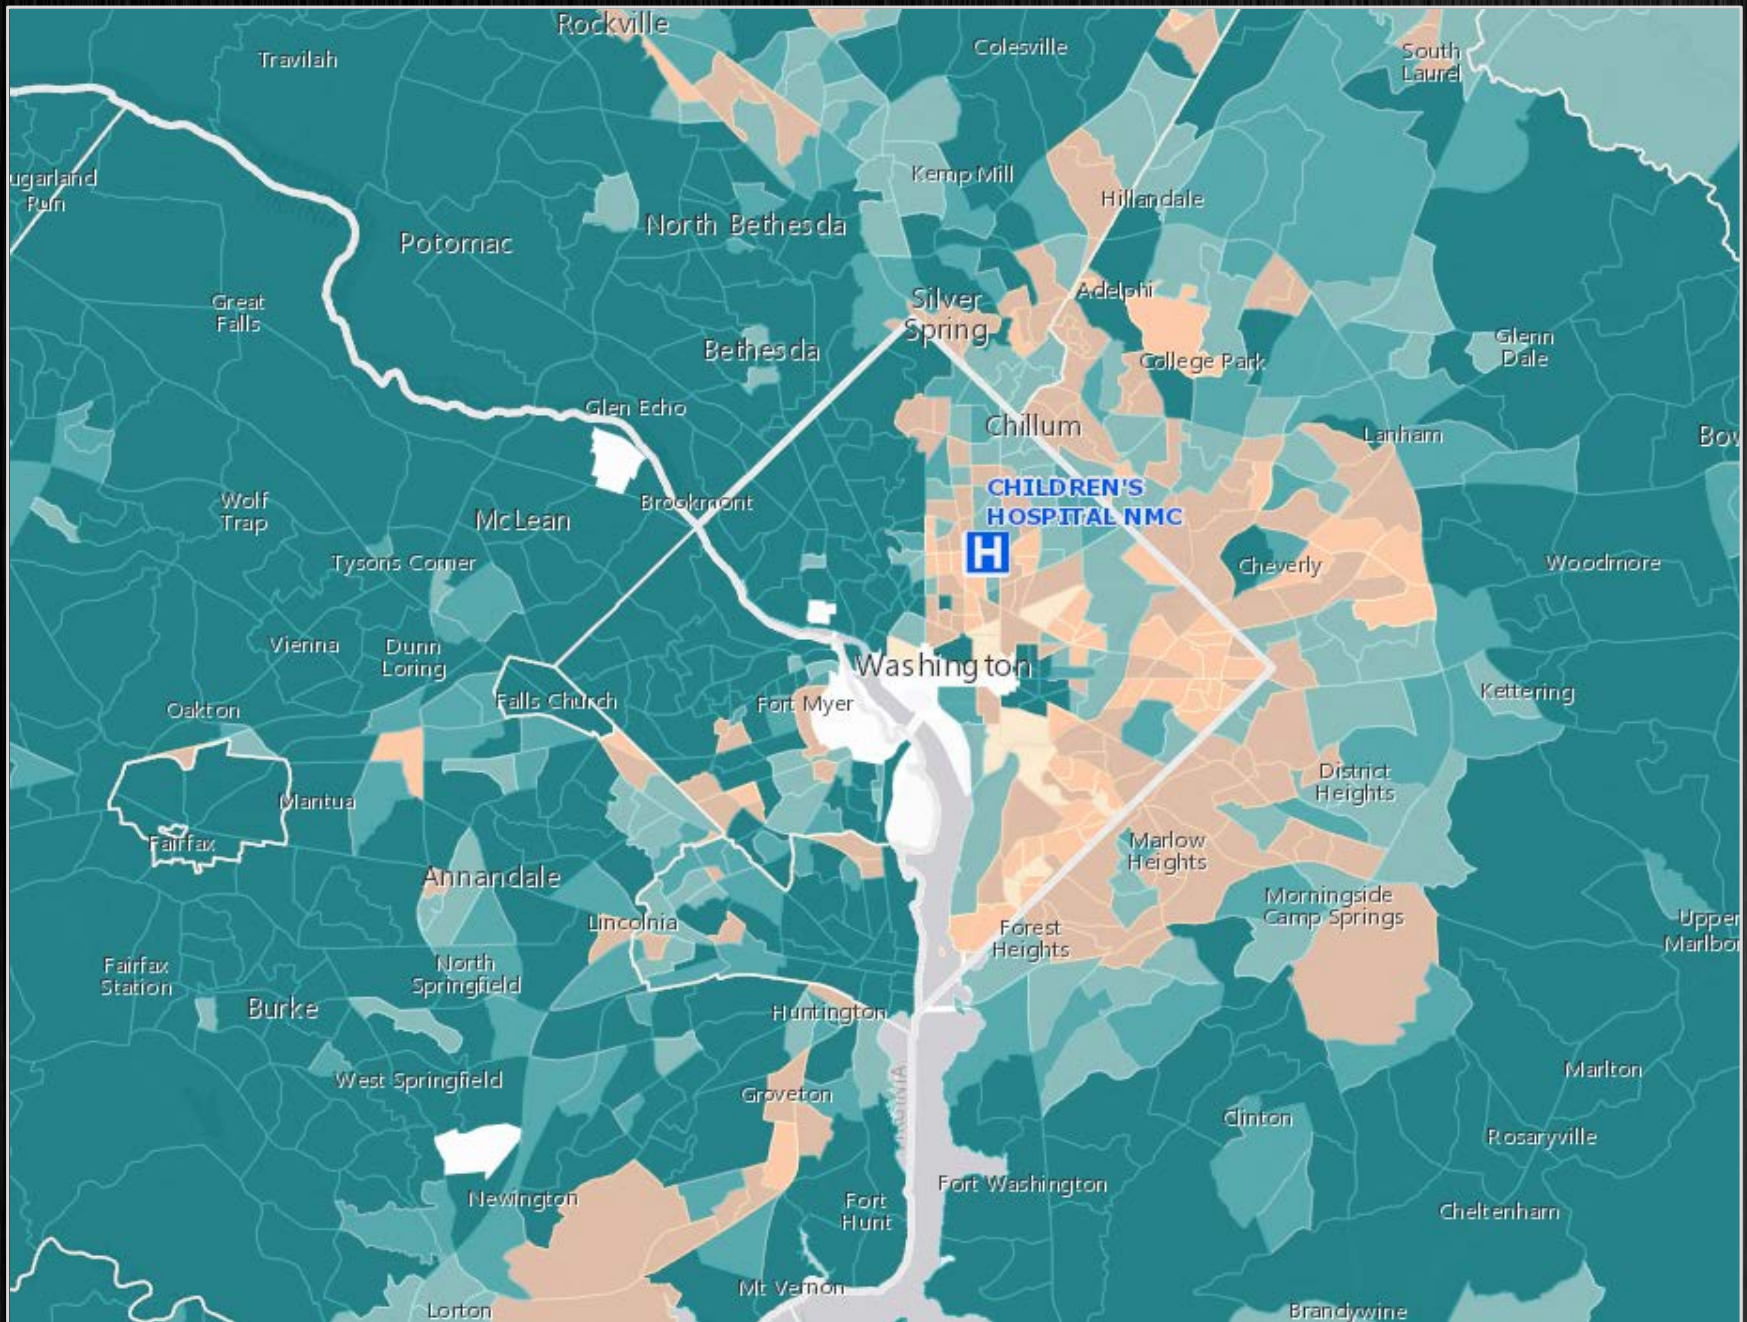

A long time ago in a galaxy far,
far away...

STAR WARS

Episode IV
A NEW HOPE

*It is a period of civil war.
Rebel spaceships, striking
from a hidden base, have won*

GISINC.COM

“Stay Classy San Diego”

GISINC.COM