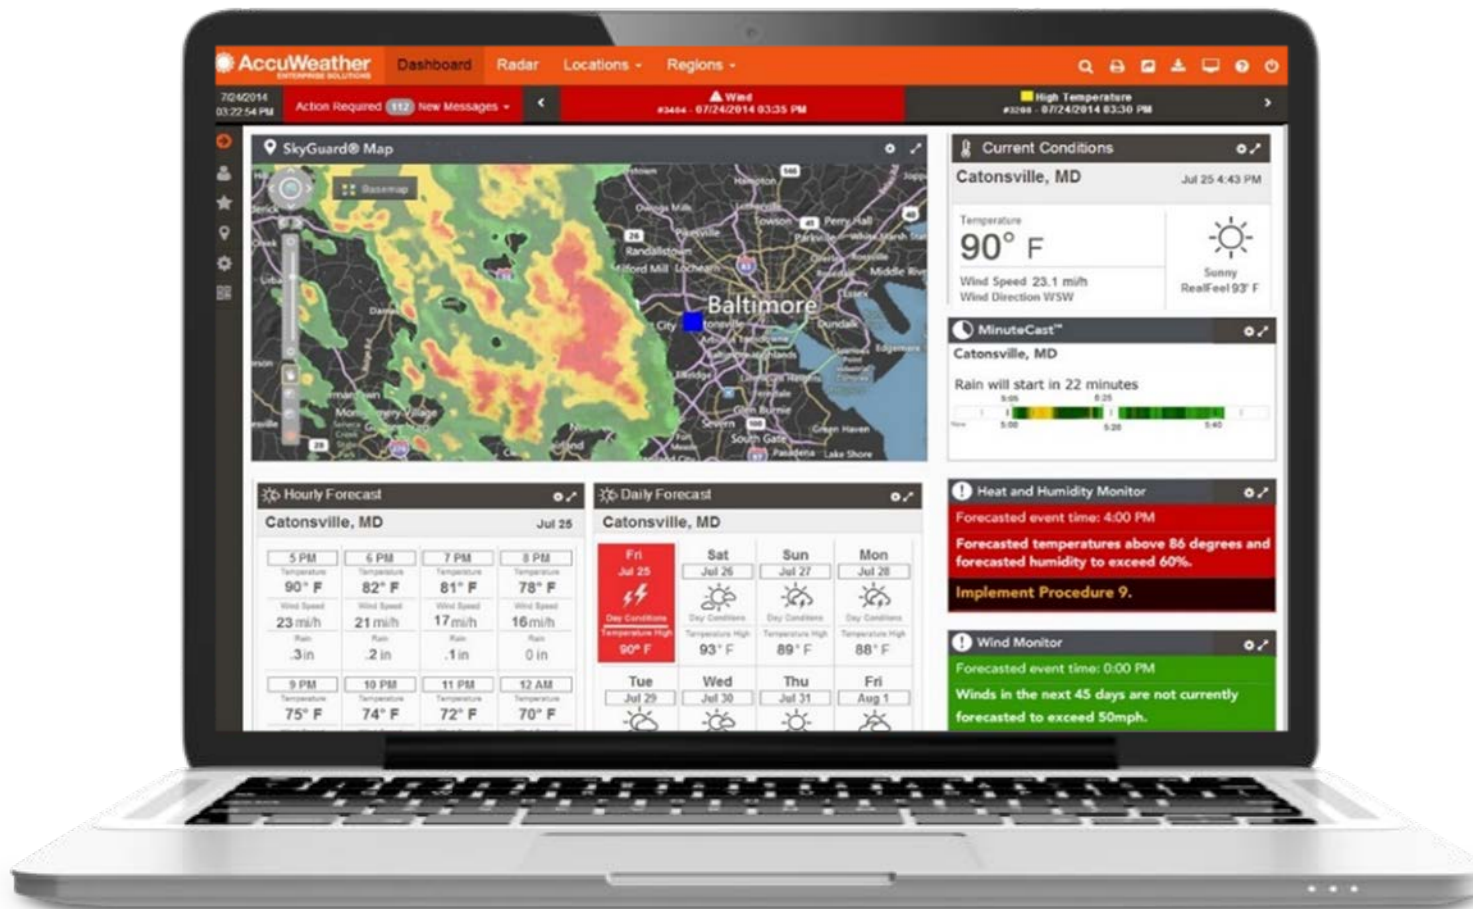

Understanding the Weather Impact on Outdoor Events

Rosemary Yeilding Radich | Business Intelligence Manager

GIS Solution | Common Operating Picture

GIS Solution | MinuteCast[®]

AccuWeather ENTERPRISE SOLUTIONS Dashboard Radar Warnings Places Regions

07/16/2015 04:44:11 PM Action Required 108 New Messages

Places | MinuteCast

Exact Place
Enter Exact Place

MinuteCast™ is available for United States, Canada, Spain, United Kingdom, Ireland, Japan, France, Germany, Belgium, Switzerland, Netherlands, and Luxembourg.

MinuteCast™ - Vero Beach, FL

Rain and a thunderstorm for at least 120 min

Now 04:53 05:15 05:37 05:59 06:21 06:42

Minute by Minute™ Forecast - Vero Beach, FL

04:43 05:23 06:03

04:43 Rain	04:53 Rain	05:03 Rain	05:13 Rain
04:44 Rain	04:54 Rain	05:04 Rain	05:14 Rain
04:45 Rain	04:55 Rain	05:05 Rain	05:15 Rain
04:46 Rain	04:56 Rain	05:06 Rain	05:16 Rain
04:47 Rain	04:57 Rain	05:07 Rain	05:17 Rain

Outdoor Venue | Pearl Jam Concert

- Eddie Vetter, lead vocalist for Pearl Jam
 - *“We’ve got AccuWeather on the phone. We are going to evacuate for the next 45 minutes. Then we will complete our full concert.”*
- Concert attendee’s were evacuated approximately 50 minutes later. Concert restarted!