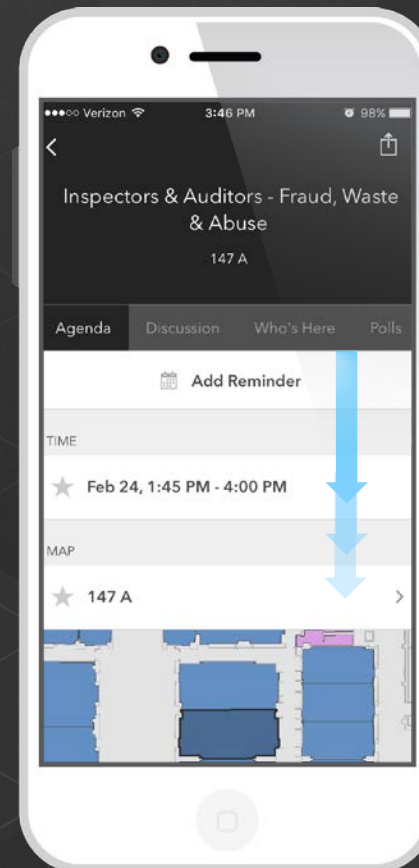

Reporting, Visualizations and Dashboards

- Organize, expose and tell our ‘story’
- Expressive views of underlying data
- Inform, measure, decision support, variance, alerting
- Interactive, easy to use, easy to understand

Please Take The Survey!

Download the Esri Events app and find your event

Select the session you attended

Scroll down to find the survey

Complete Answers and Select "Submit"