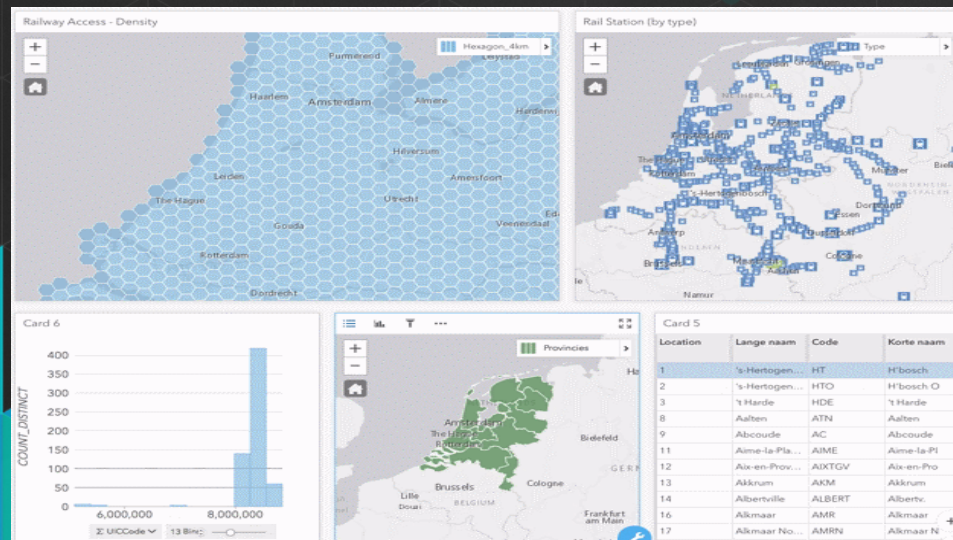

Interactive Reporting and Visualizations

An Increasingly Important “Expectation”

Reporting, Visualizations and Dashboards

- Organize, expose and tell our ‘story’
- Expressive views of underlying data
- Inform, measure, decision support, variance, alerting
- Interactive, easy to use, easy to understand

Story Maps

Canada's Federal Elections (2000 to 2015)

A story map | esri Canada

2015 Federal Election Results:

Insights

Operations Dashboard