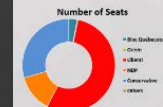

Interactive Reporting and Visualizations

An Increasingly Important “Expectation”

Reporting, Visualizations and Dashboards

- Organize, expose and tell our ‘story’
- Expressive views of underlying data
- Inform, measure, decision support, variance, alerting
- Interactive, easy to use, easy to understand

Story Maps

Canada's Federal Elections (2000 to 2015)

A story map | esri Canada

2015 Federal Election Results: