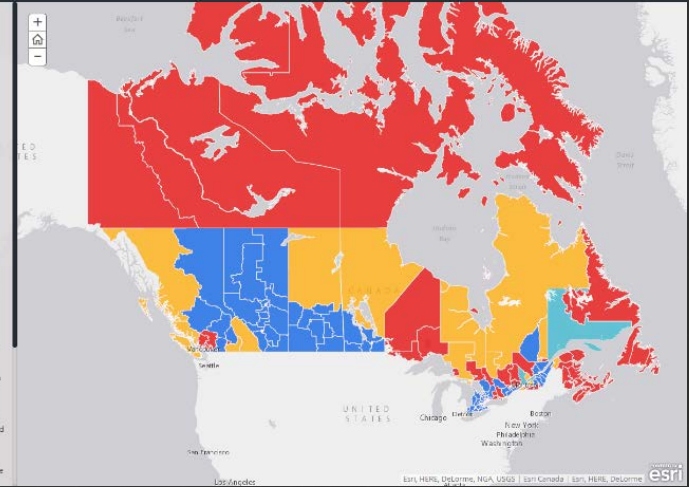

Interactive Reporting and Visualizations

An Increasingly Important “Expectation”

Reporting, Visualizations and Dashboards

- Organize, expose and tell our ‘story’
- Expressive views of underlying data
- Inform, measure, decision support, variance, alerting
- Interactive, easy to use, easy to understand

Story Maps

Canada's Federal Elections (2000 to 2015)

A story map | esri Canada

2015 Federal Election Results: