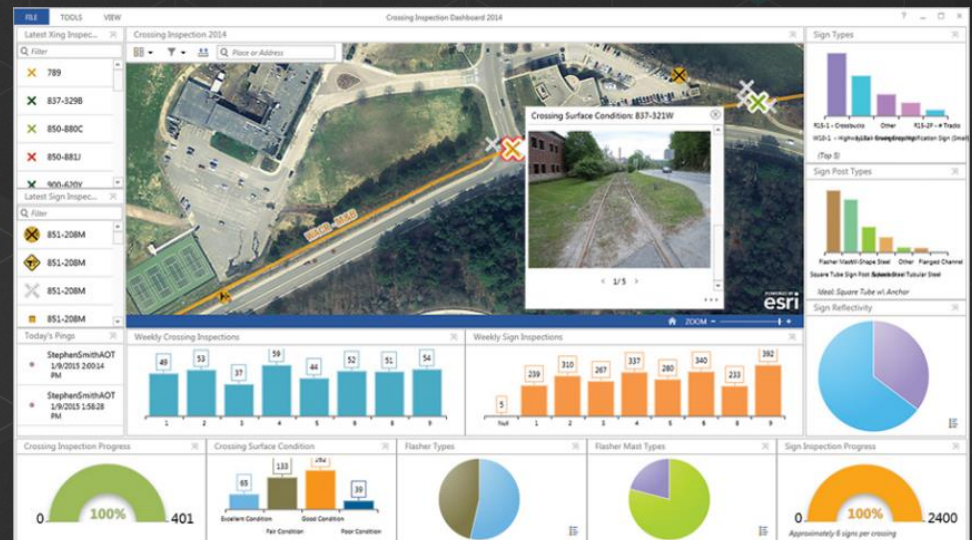

Operations Dashboard