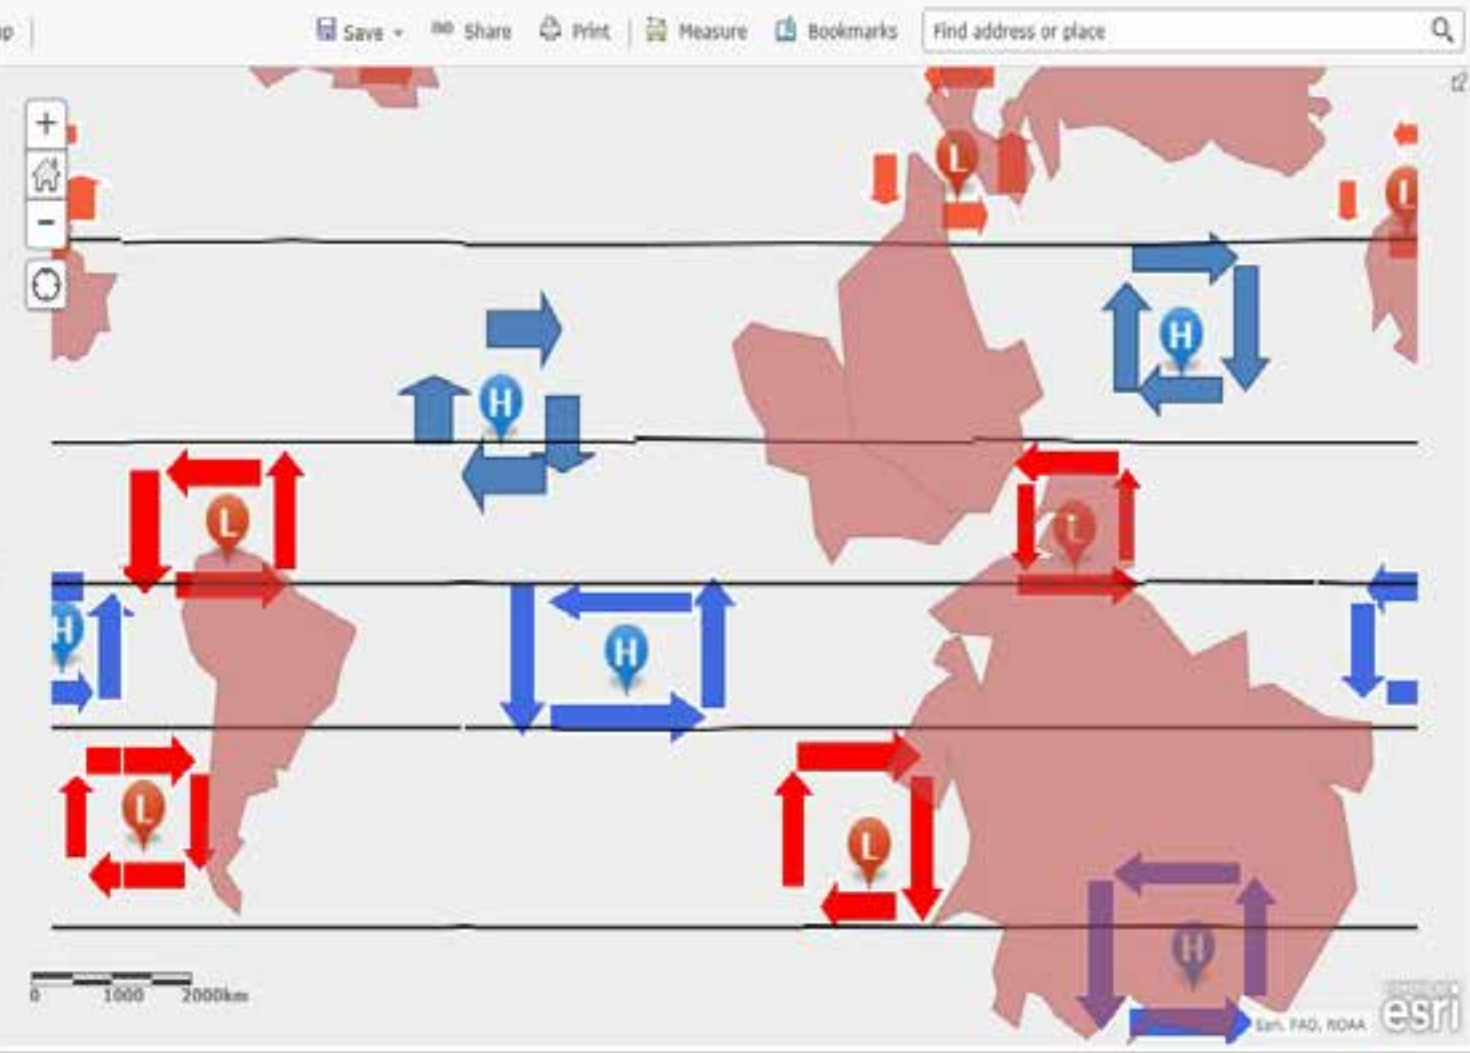

About Content Legend

- Contents
- Pressure Belts
 - Continents
 - Latitude Lines
 - Topographic

ArcGIS - July Pressure Belts - Borman

Details Add Edit Basemap

About Content Legend

Contents

- July Pressure Belts
- Latitude Lines
- Continents
- Topographic

ArcGIS - Mountains and Volcanoes - Borman

NEW MAP Marc

Details Add Edit Basemap

Save Share Print Measure Bookmarks Find address or place

About Content Legend

Contents

- Mountains
- Volcanoes
- Continents
- Divergent
- Convergent
- Transform
- Topographic