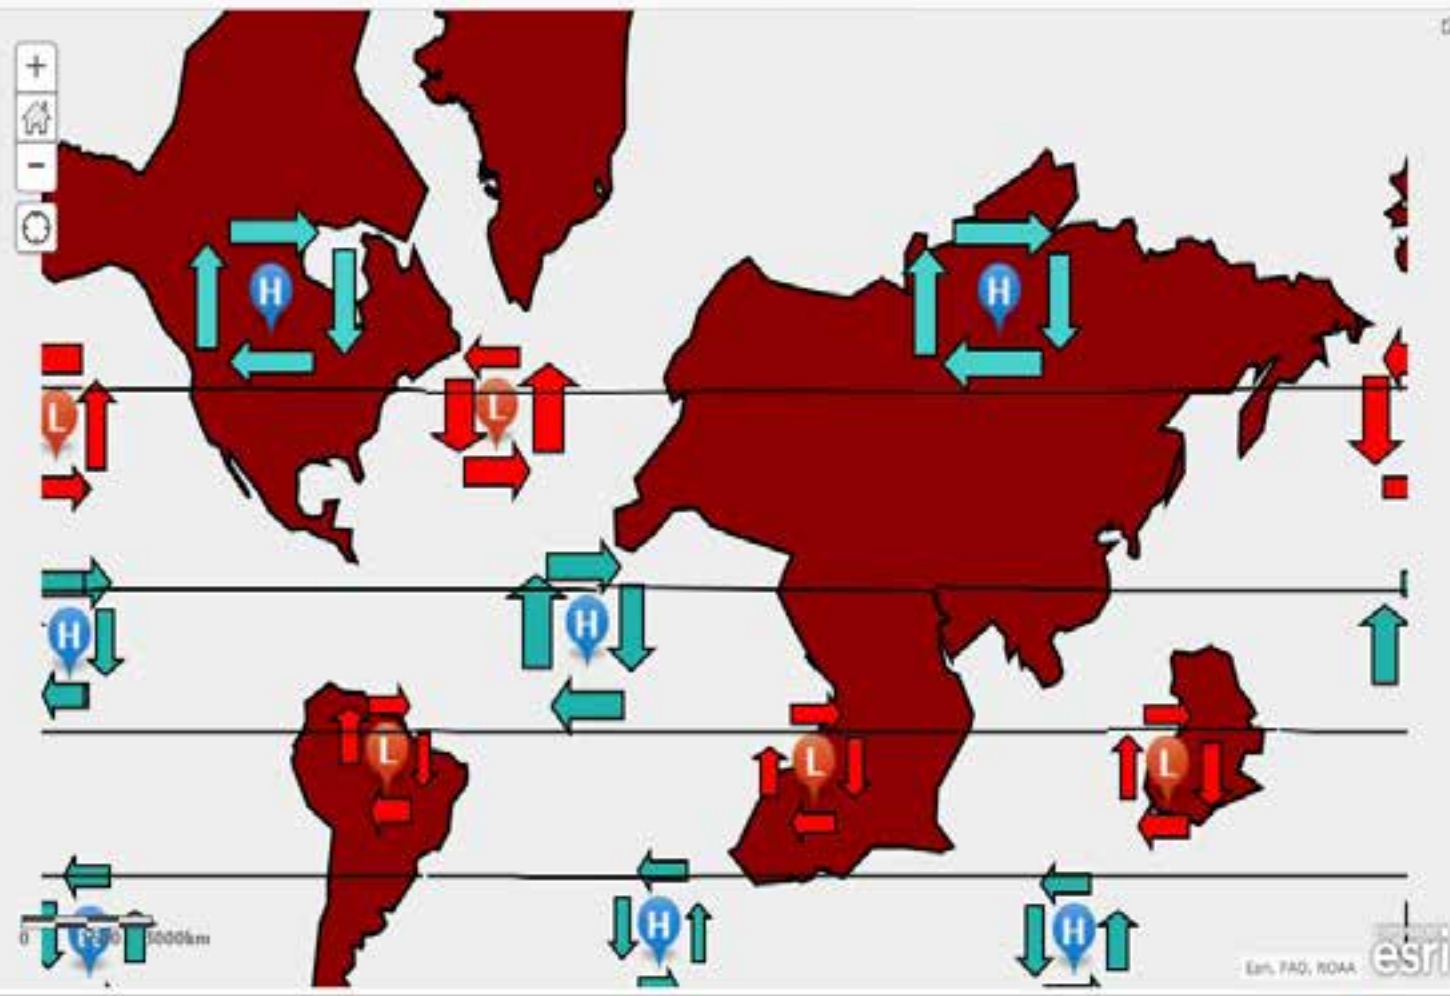

ArcGIS - Plate Boundaries - Chavez

NEW MAP Marc

Details Add Edit Basemap

Save Share Print Measure Bookmarks Find address or place

About Content Legend
Contents

- Transform Fault Boundaries
- Divergent Boundaries
- Convergent Boundaries
- Continents
- Topographic

ArcGIS - January Pressure Belts - Chavez

NEW MAP Marc

Details Add Basemap

Save Share Print Measure Bookmarks Find address or place

About Content Legend

Contents

- Pressure Belts
- Continents
- Latitude Lines
- Topographic

ArcGIS - Mountains and Volcanoes - Chavez

NEW MAP Marc

Details Add Edit Basemap

Save Share Print Measure Bookmarks Find address or place

About Content Legend

- Contents
- Volcanoes
 - Transform Fault Boundaries
 - Divergent Boundaries
 - Convergent Boundaries
 - Mountains
 - Continents
 - Topographic

Details Add Edit Basemap

About Content Legend

Contents

- Pressure Belts
- Latitude Lines
- Continents
- Topographic

ArcGIS - Mountains and Volcanoes - Heald

NEW MAP Marc

Details Add Edit Basemap

Save Share Print Measure Bookmarks Find address or place