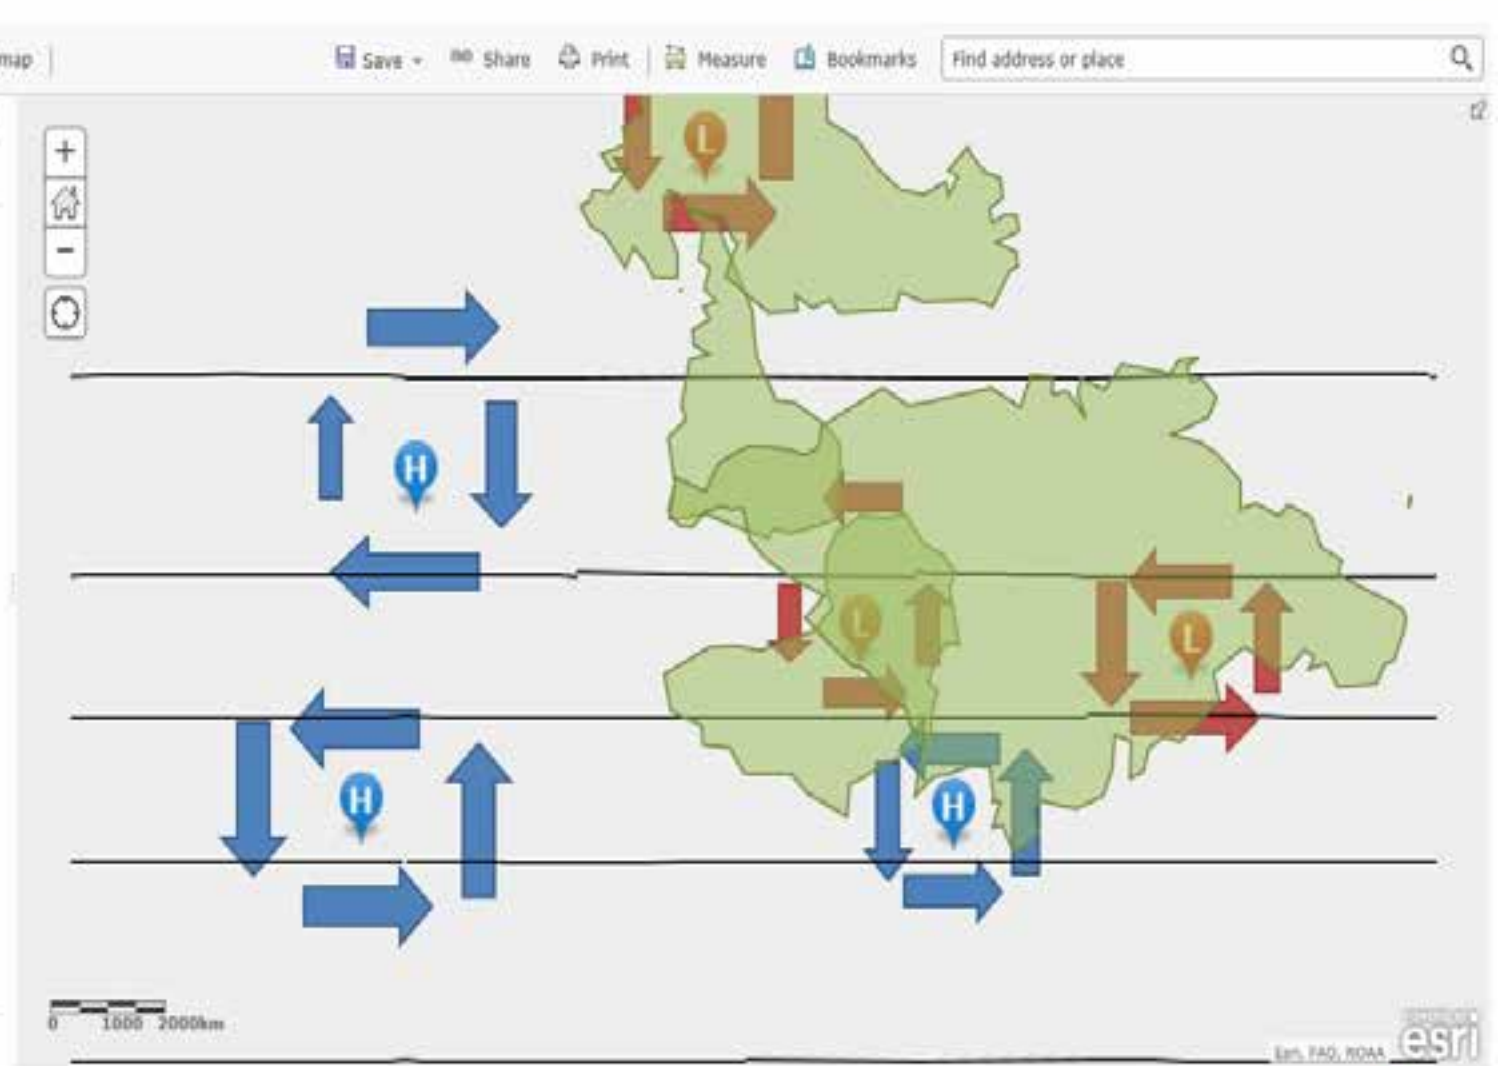

ArcGIS - Mountains and Volcanoes - Chavez

NEW MAP Marc

Details Add Edit Basemap

Save Share Print Measure Bookmarks Find address or place

About Content Legend

- Contents
- Volcanoes
 - Transform Fault Boundaries
 - Divergent Boundaries
 - Convergent Boundaries
 - Mountains
 - Continents
 - Topographic

ArcGIS - Plate Boundaries - Heal

Details Add Edit Basemap

Save Share Print Measure Bookmarks Find address or place

About Content Legend

- Divergent
- Transform
- Convergent
- Continents
- Topographic

ArcGIS - July Pressure Belts - Heald

Details Add Edit Basemap

About Content Legend

Contents

- Pressure Belts
- Latitude Lines
- Continents
- Topographic

ArcGIS - Mountains and Volcanoes - Heald

NEW MAP Marc

Details Add Edit Basemap

Save Share Print Measure Bookmarks Find address or place