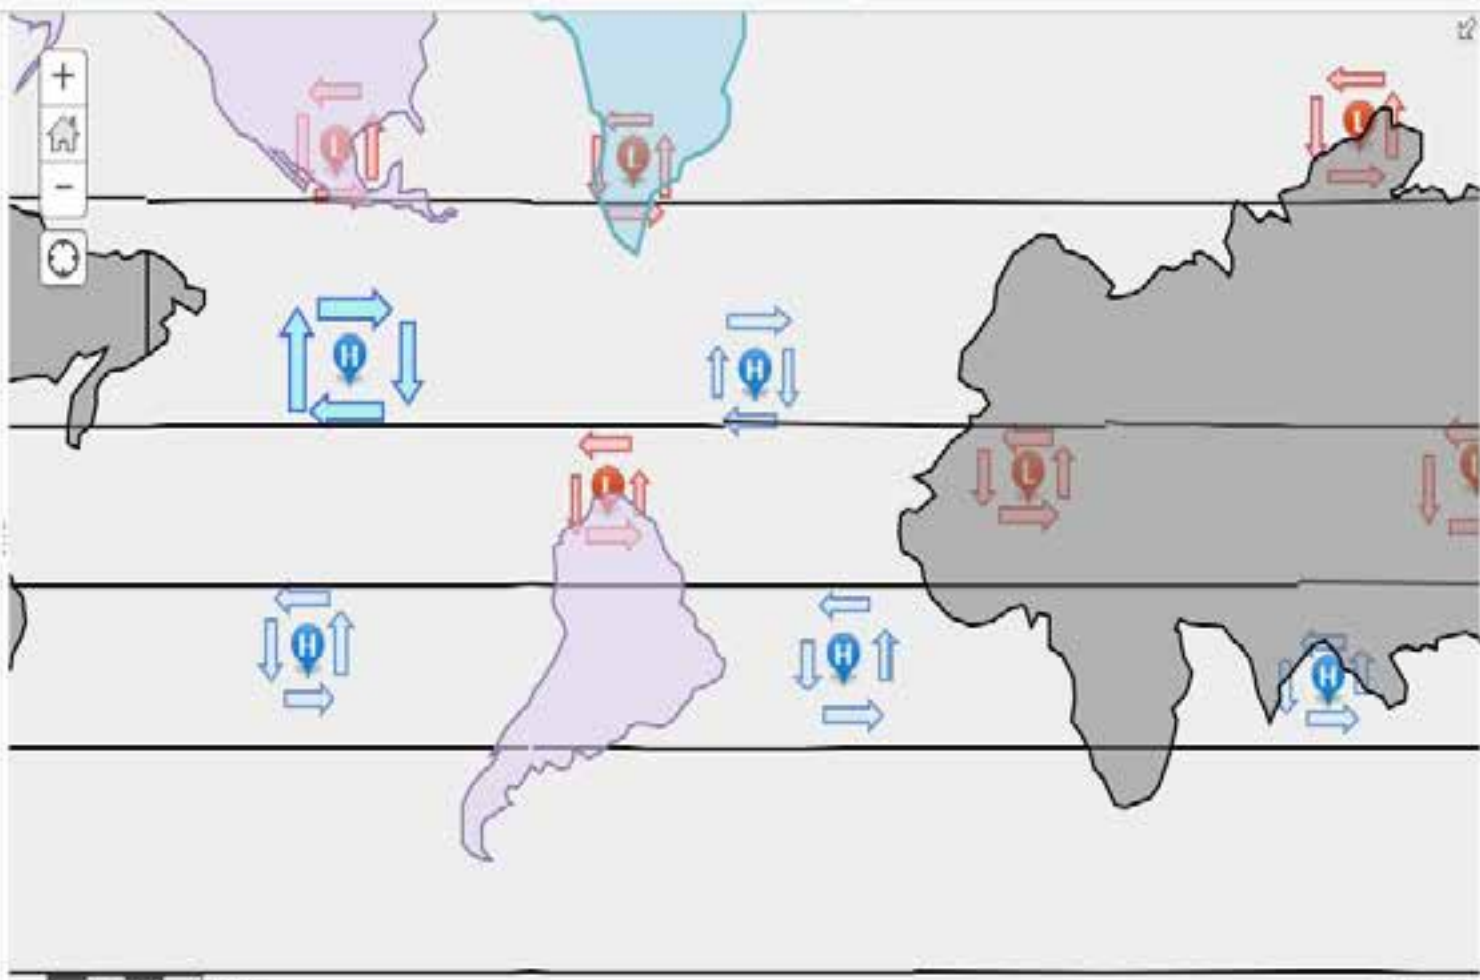

ArcGIS - July Pressure Belts - Estrada

NEW MAP Marc

- Details
- Add
- Edit
- Basemap
- Save
- Share
- Print
- Measure
- Bookmarks

Find address or place

Contents

- Wind Flow
- July Pressure Belts
- Latitude Lines
- Continents
- Topographic

ArcGIS - Mountains and Volcanoes - Estrada

NEW MAP [Marc](#)

Details Add Edit Basemap

Save Share Print Measure Bookmarks Find address or place

About Content Legend

Contents

- Volcanoes
- Mountains
- Continents
- Convergent
- Transform
- Divergent
- Topographic

ArcGIS - Plate Boundaries - Chavez

NEW MAP Marc

Details Add Edit Basemap

Save Share Print Measure Bookmarks Find address or place

About Content Legend
Contents

- Transform Fault Boundaries
- Divergent Boundaries
- Convergent Boundaries
- Continents
- Topographic

ArcGIS - Mountains and Volcanoes - Chavez

NEW MAP Marc

Details Add Edit Basemap

Save Share Print Measure Bookmarks Find address or place

About Content Legend

- Contents
- Volcanoes
 - Transform Fault Boundaries
 - Divergent Boundaries
 - Convergent Boundaries
 - Mountains
 - Continents
 - Topographic