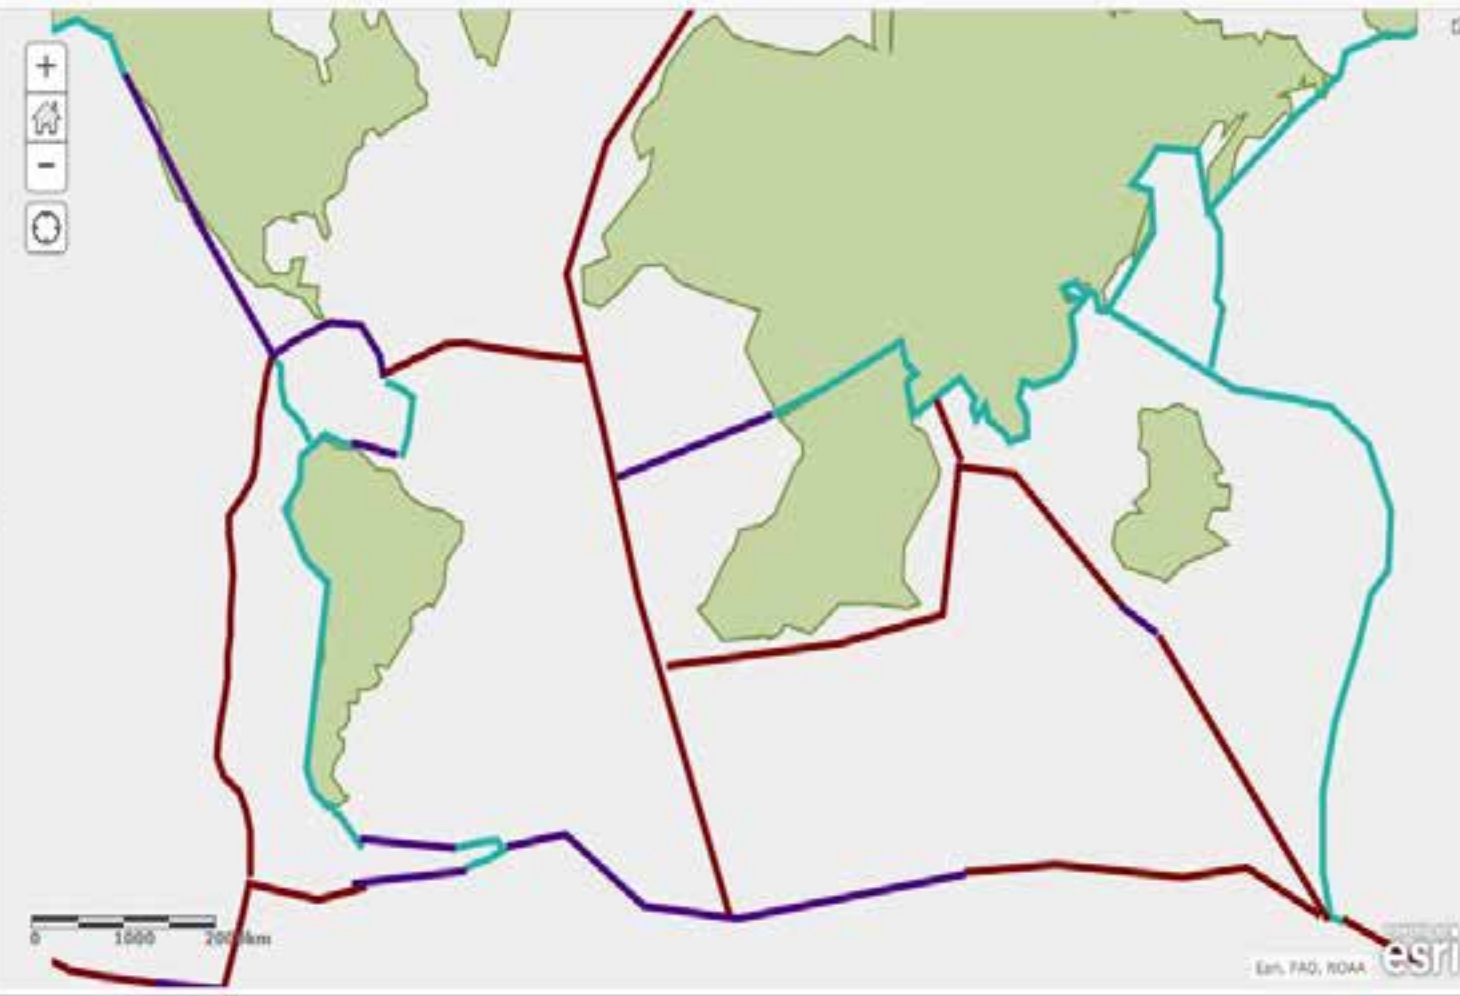

ArcGIS - Plate Boundaries - Chavez

NEW MAP Marc

Details Add Edit Basemap

Save Share Print Measure Bookmarks Find address or place

About Content Legend
Contents

- Transform Fault Boundaries
- Divergent Boundaries
- Convergent Boundaries
- Continents
- Topographic