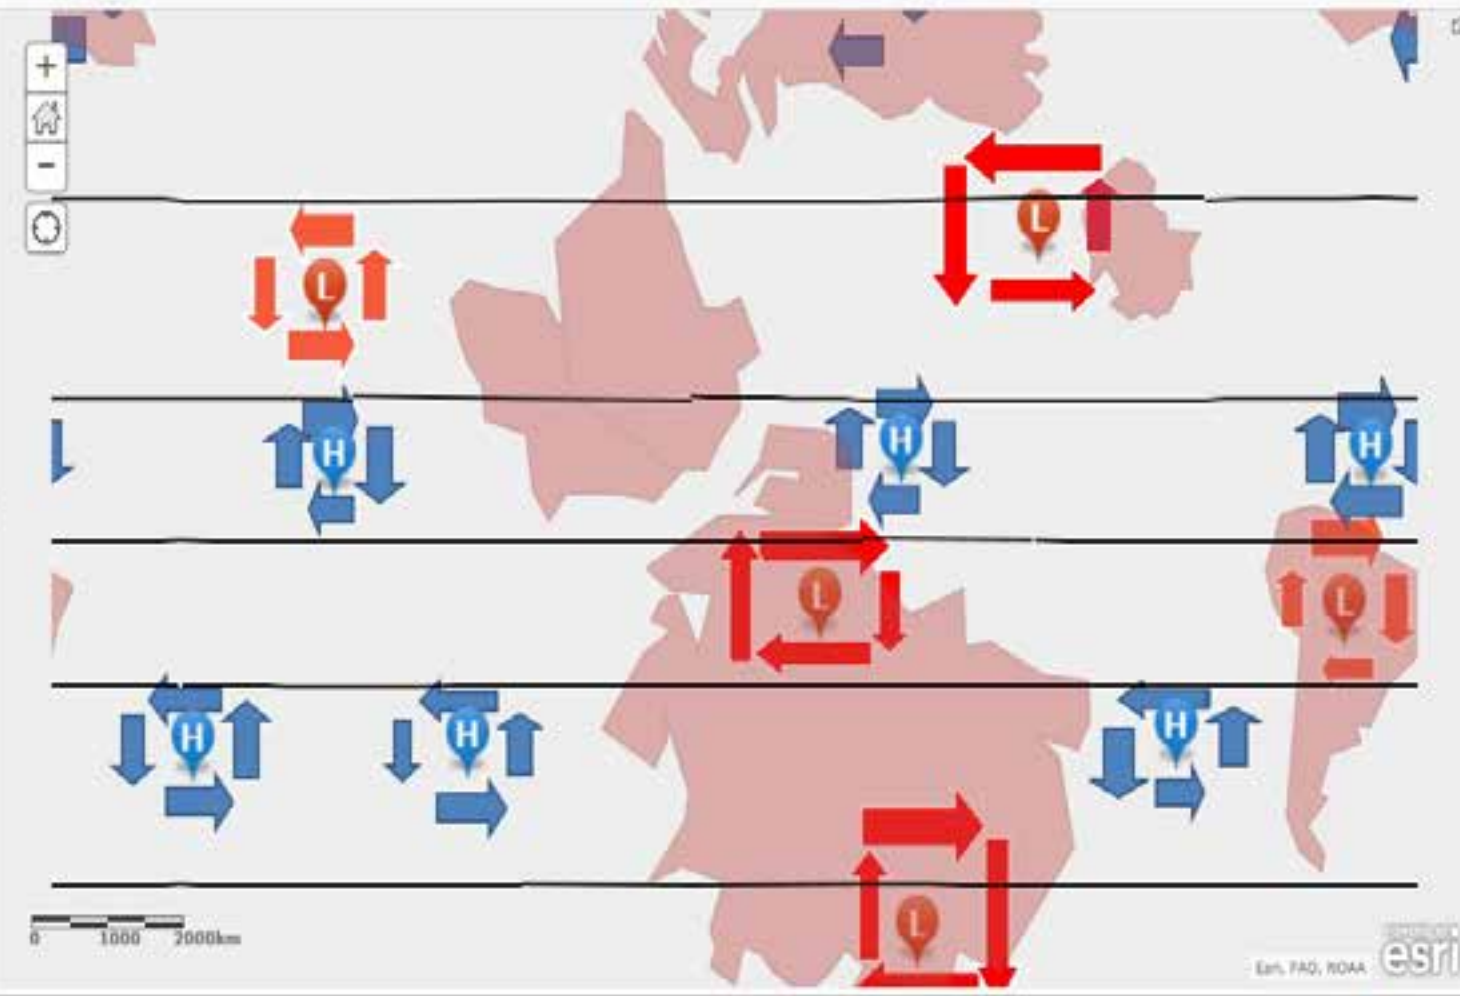

ArcGIS - January Pressure Belts - Borman

NEW MAP Marc

Details Add Edit Basemap

Save Share Print Measure Bookmarks Find address or place

About Content Legend

1. Contents
2. ☒ Pressure Belts
   - ☒ Continents
   - ☒ Latitude Lines
   - ☐ Topographic