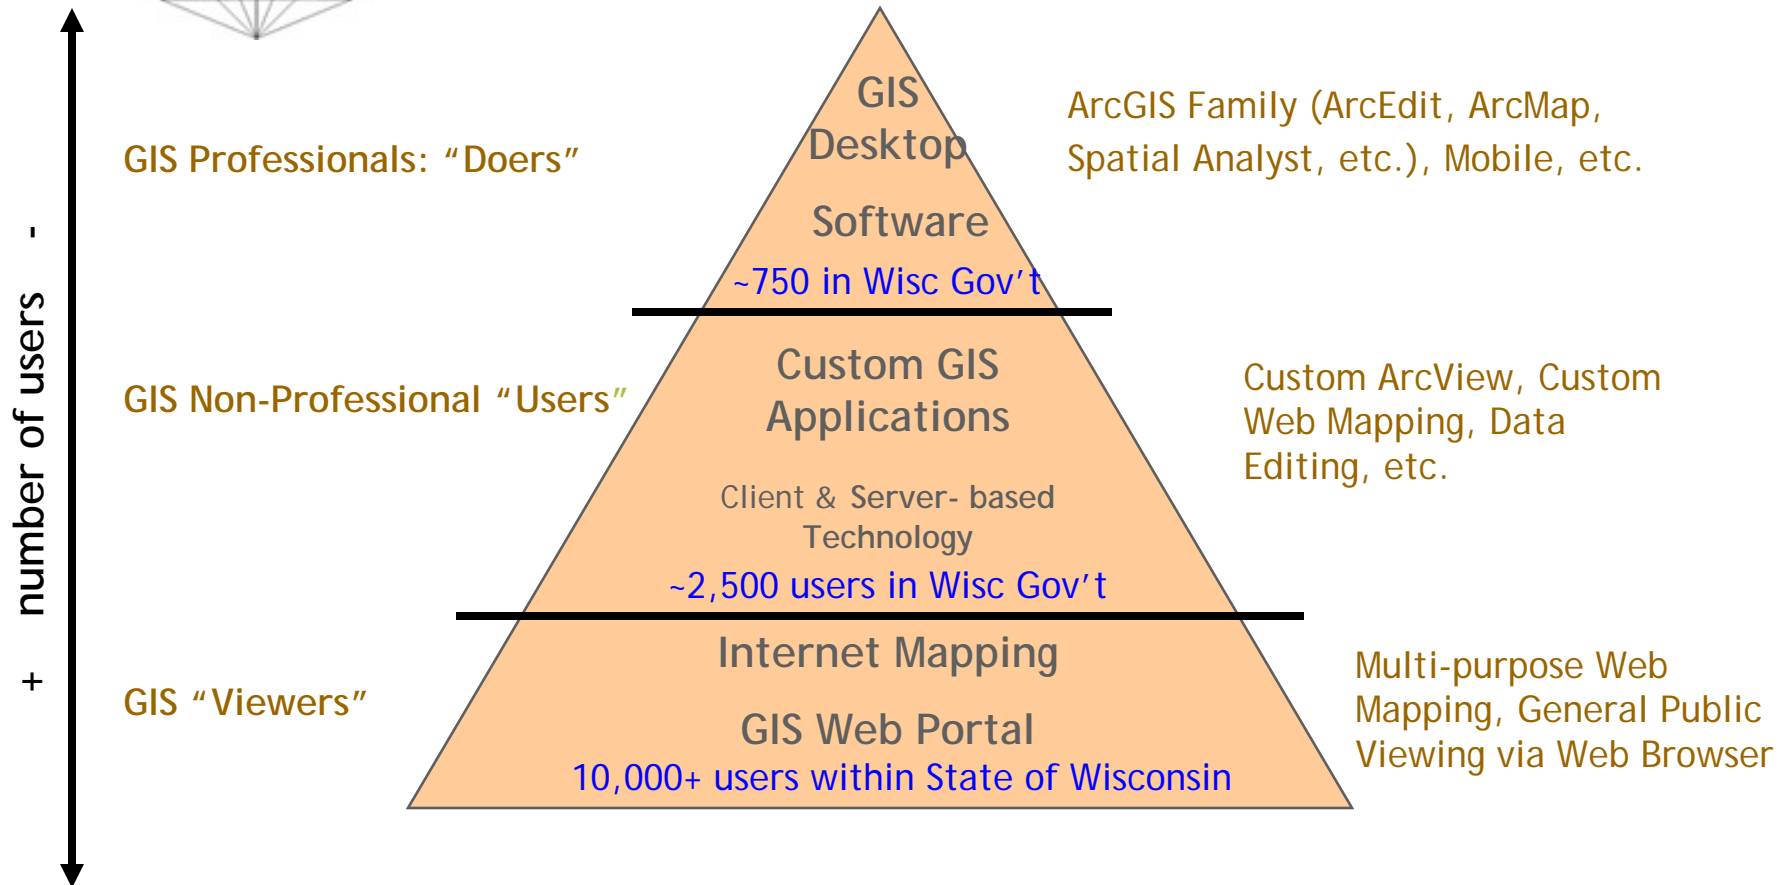

- + Enterprise GIS Community**
- + GIS Communications Program**
- + Wisconsin Enterprise GIS (WEGIS) Strategic Plan**
- + Enterprise GIS Data Repository**
- + WEGIS Web Mapping Infrastructure and Services**
- + Enterprise Addressing Tool**

The Current Geo-Spatial Services Landscape in Wisconsin

- ✚ **Primarily built project by project**
- ✚ **Program specific needs addressed**
- ✚ **Data Sharing is mostly ad hoc**
- ✚ **Agency haves / have nots**
- ✚ **No current Enterprise Services in place yet.....**
- ✚ **Planning for GIS/SOA in-progress**

WEGIS – GIS Server Infrastructure Design

UC 2006 ~ August 8, 2006

WEGIS - Geographic Information Services

Geo-Spatial User Landscape of Wisconsin State Government Organizations

Wisconsin Enterprise Geographic Information Services (WEGIS)

WEGIS Success - Manage the Key Ingredients:

- ✚ People (GIS community with rest of government)
- ✚ Visionary Leadership (Management and financial support)
- ✚ Optimize Agency Business Functions with GIS
- ✚ Utilize Enterprise IT Infrastructure as a foundation
- ✚ Geospatial Infrastructure (currently being built)
- ✚ Governance (currently being formed)
- ✚ Standards / Practices (currently being created)
- ✚ Value Proposition / Cost Benefit / Sustainability
- ✚ Transform “Single Agency” thinking & behavior