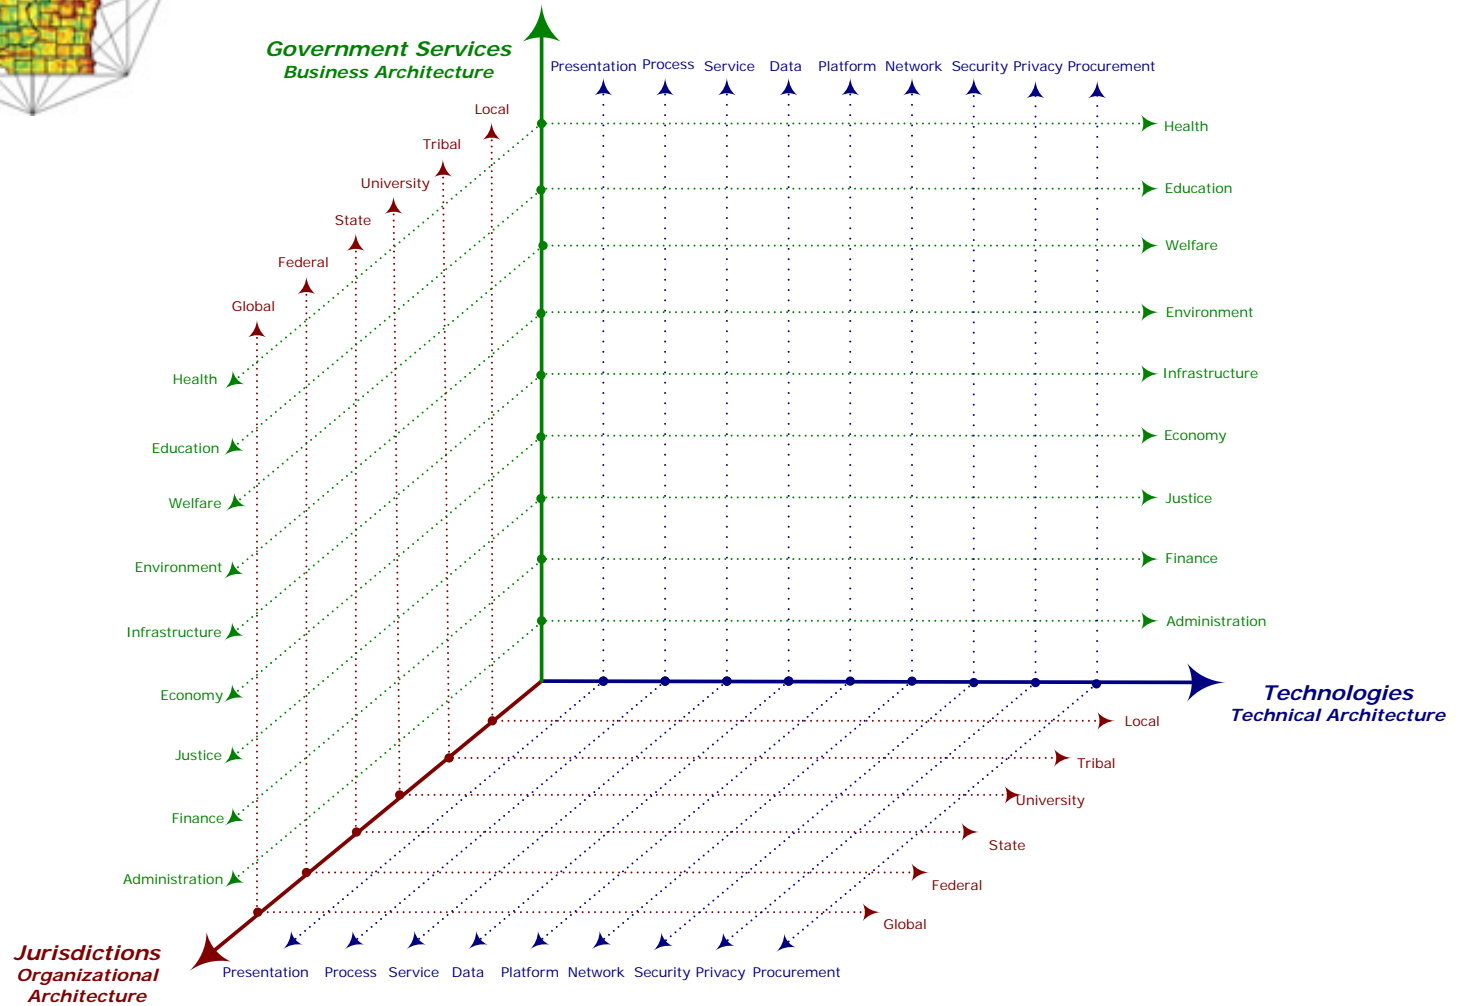

Wisconsin Enterprise Geographic Information Services (WEGIS)

SOA What?

Wisconsin Enterprise GIS and Geospatial Services Model

Presented By

David Mockert, Wisconsin State Geographic Information Officer
Department of Administration, Division of Enterprise Technology

Kenneth Parsons, Chief, GIS Services Section
Wisconsin Department of Natural Resources

The Role of the GIO In State Government

Wisconsin Enterprise Geographic Information Services (WEGIS)

A Step-wise Approach

Service Oriented Government Model

UC 2006 ~ August 8, 2006

Enterprise Service Layers

Geo-Spatial Service Oriented Government Model

UC 2006 ~ August 8, 2006

GIS and Business Service Integration

WEGIS – Strategic Goals, Services and Projects