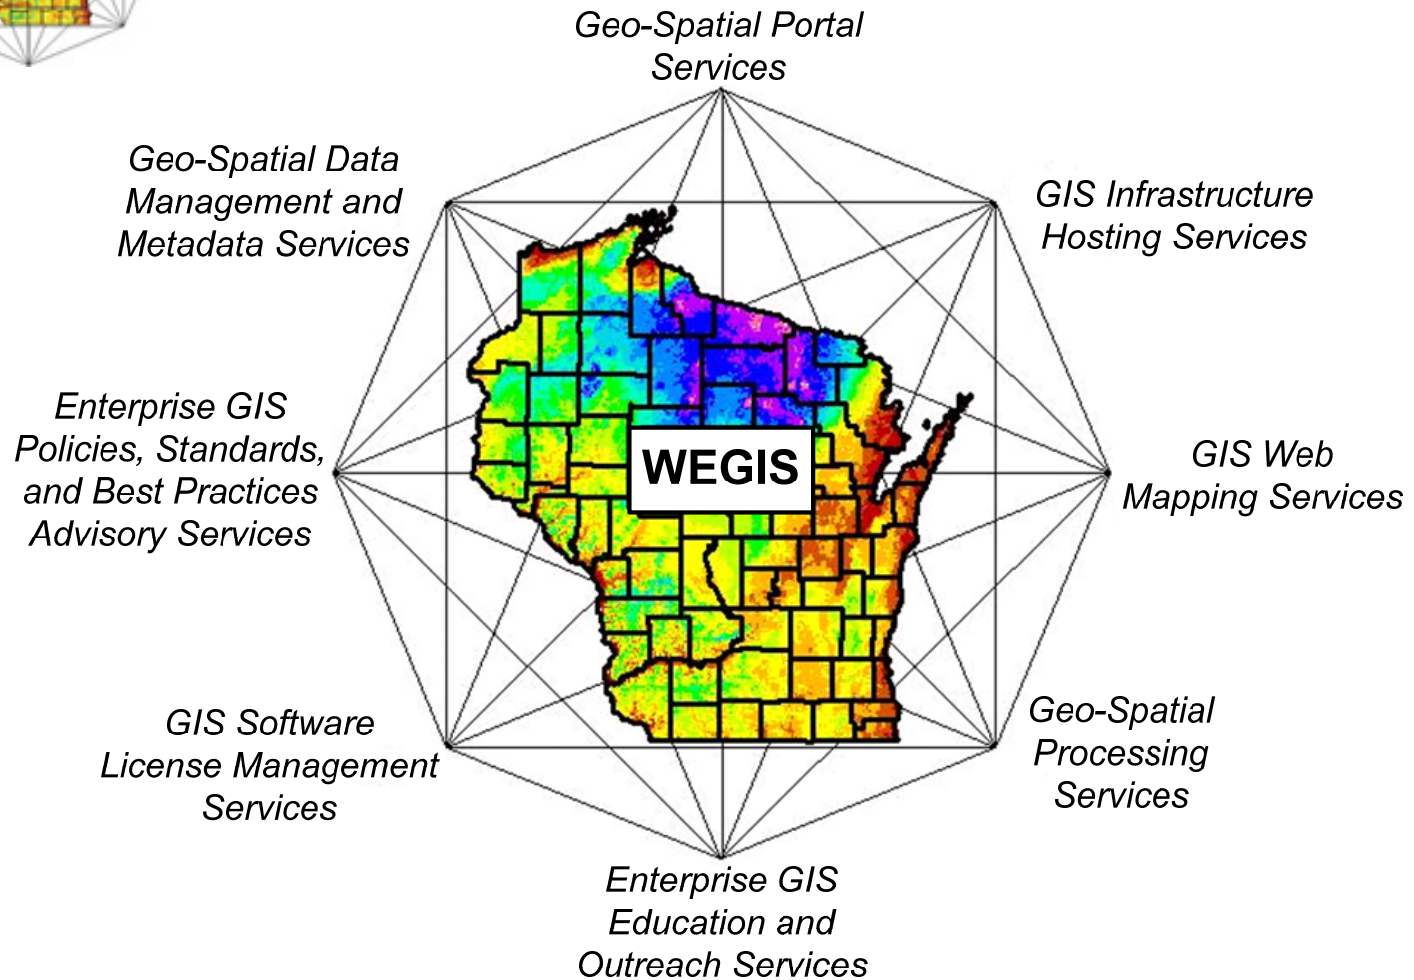

The Current Geo-Spatial Services Landscape in Wisconsin

- ✚ **Primarily built project by project**
- ✚ **Program specific needs addressed**
- ✚ **Data Sharing is mostly ad hoc**
- ✚ **Agency haves / have nots**
- ✚ **No current Enterprise Services in place yet.....**
- ✚ **Planning for GIS/SOA in-progress**

WEGIS – GIS Server Infrastructure Design

UC 2006 ~ August 8, 2006

WEGIS - Geographic Information Services

Geo-Spatial User Landscape of Wisconsin State Government Organizations

Wisconsin Enterprise Geographic Information Services (WEGIS)