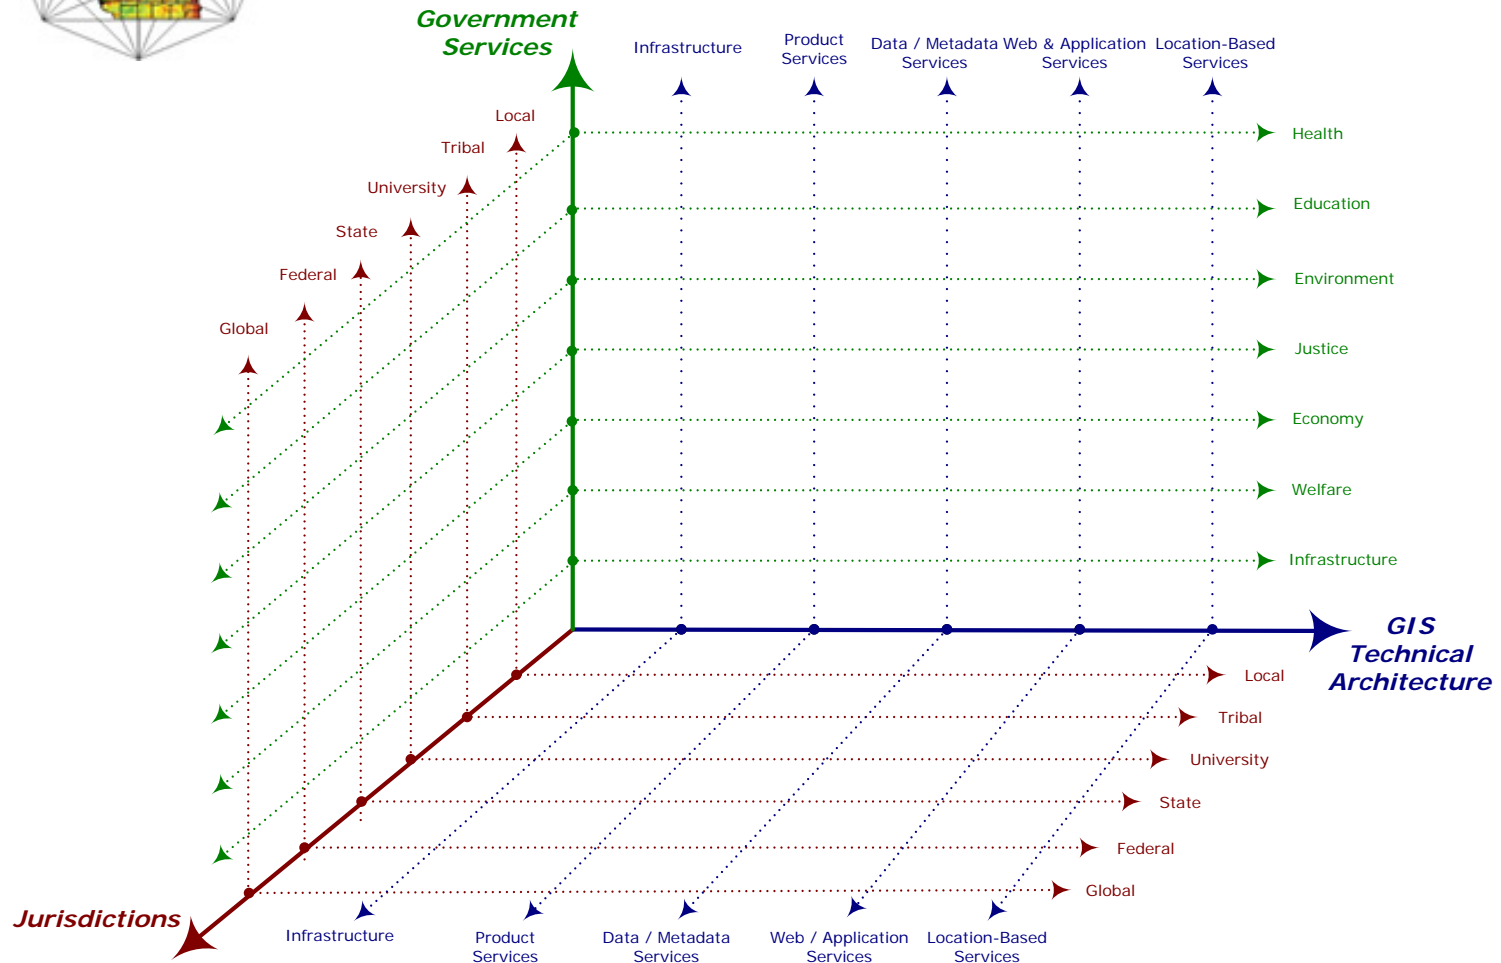

Kenneth Parsons, Chief, GIS Services Section
Wisconsin Department of Natural Resources

The Role of the GIO In State Government

Wisconsin Enterprise Geographic Information Services (WEGIS)

A Step-wise Approach

Service Oriented Government Model

UC 2006 ~ August 8, 2006

Enterprise Service Layers

Geo-Spatial Service Oriented Government Model

UC 2006 ~ August 8, 2006

GIS and Business Service Integration

WEGIS – Strategic Goals, Services and Projects

- + Enterprise GIS Community**
- + GIS Communications Program**
- + Wisconsin Enterprise GIS (WEGIS) Strategic Plan**
- + Enterprise GIS Data Repository**
- + WEGIS Web Mapping Infrastructure and Services**
- + Enterprise Addressing Tool**