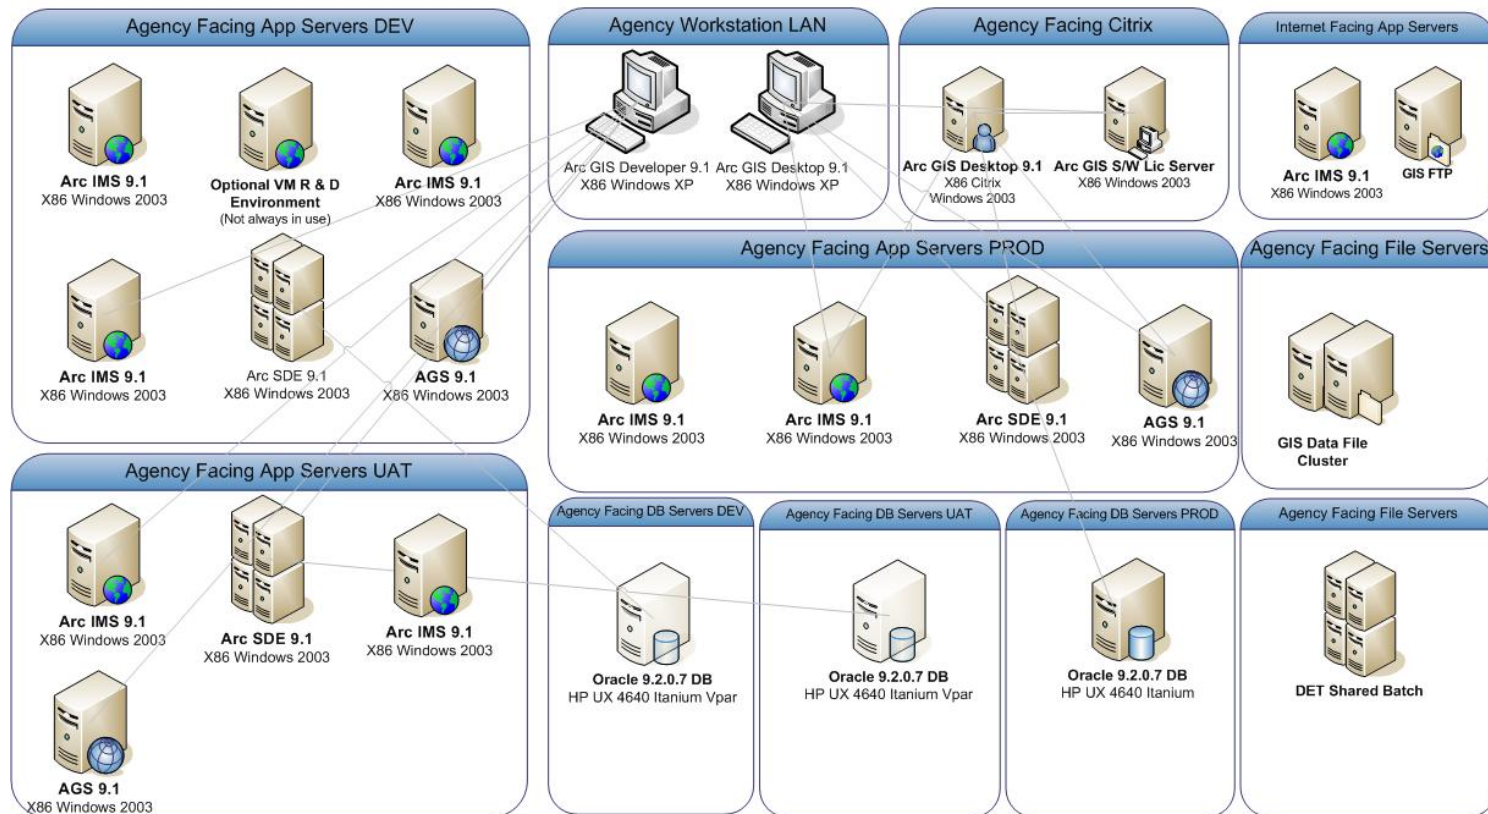

Service Oriented Government Model

UC 2006 ~ August 8, 2006

Enterprise Service Layers

Geo-Spatial Service Oriented Government Model

UC 2006 ~ August 8, 2006

GIS and Business Service Integration

WEGIS – Strategic Goals, Services and Projects

- + Enterprise GIS Community**
- + GIS Communications Program**
- + Wisconsin Enterprise GIS (WEGIS) Strategic Plan**
- + Enterprise GIS Data Repository**
- + WEGIS Web Mapping Infrastructure and Services**
- + Enterprise Addressing Tool**

The Current Geo-Spatial Services Landscape in Wisconsin

- ✚ **Primarily built project by project**
- ✚ **Program specific needs addressed**
- ✚ **Data Sharing is mostly ad hoc**
- ✚ **Agency haves / have nots**
- ✚ **No current Enterprise Services in place yet.....**
- ✚ **Planning for GIS/SOA in-progress**

WEGIS – GIS Server Infrastructure Design

UC 2006 ~ August 8, 2006

WEGIS - Geographic Information Services

Geo-Spatial User Landscape of Wisconsin State Government Organizations

Wisconsin Enterprise Geographic Information Services (WEGIS)