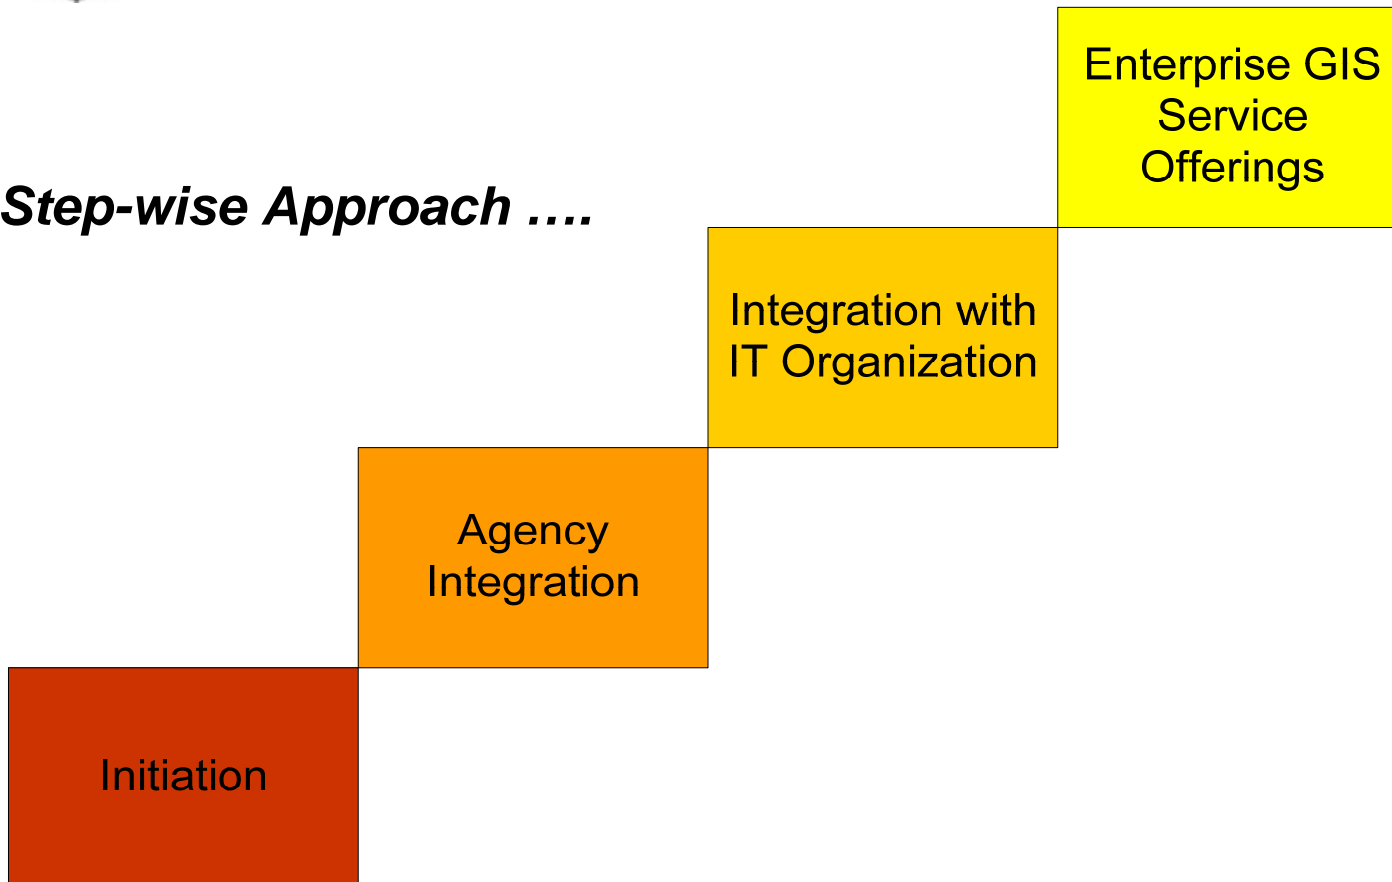

Wisconsin Enterprise Geographic Information Services (WEGIS)

SOA What?

Wisconsin Enterprise GIS and Geospatial Services Model

Presented By

David Mockert, Wisconsin State Geographic Information Officer
Department of Administration, Division of Enterprise Technology

Kenneth Parsons, Chief, GIS Services Section
Wisconsin Department of Natural Resources

The Role of the GIO In State Government

Wisconsin Enterprise Geographic Information Services (WEGIS)

A Step-wise Approach

Service Oriented Government Model

UC 2006 ~ August 8, 2006

Enterprise Service Layers

Geo-Spatial Service Oriented Government Model

UC 2006 ~ August 8, 2006

GIS and Business Service Integration

WEGIS – Strategic Goals, Services and Projects