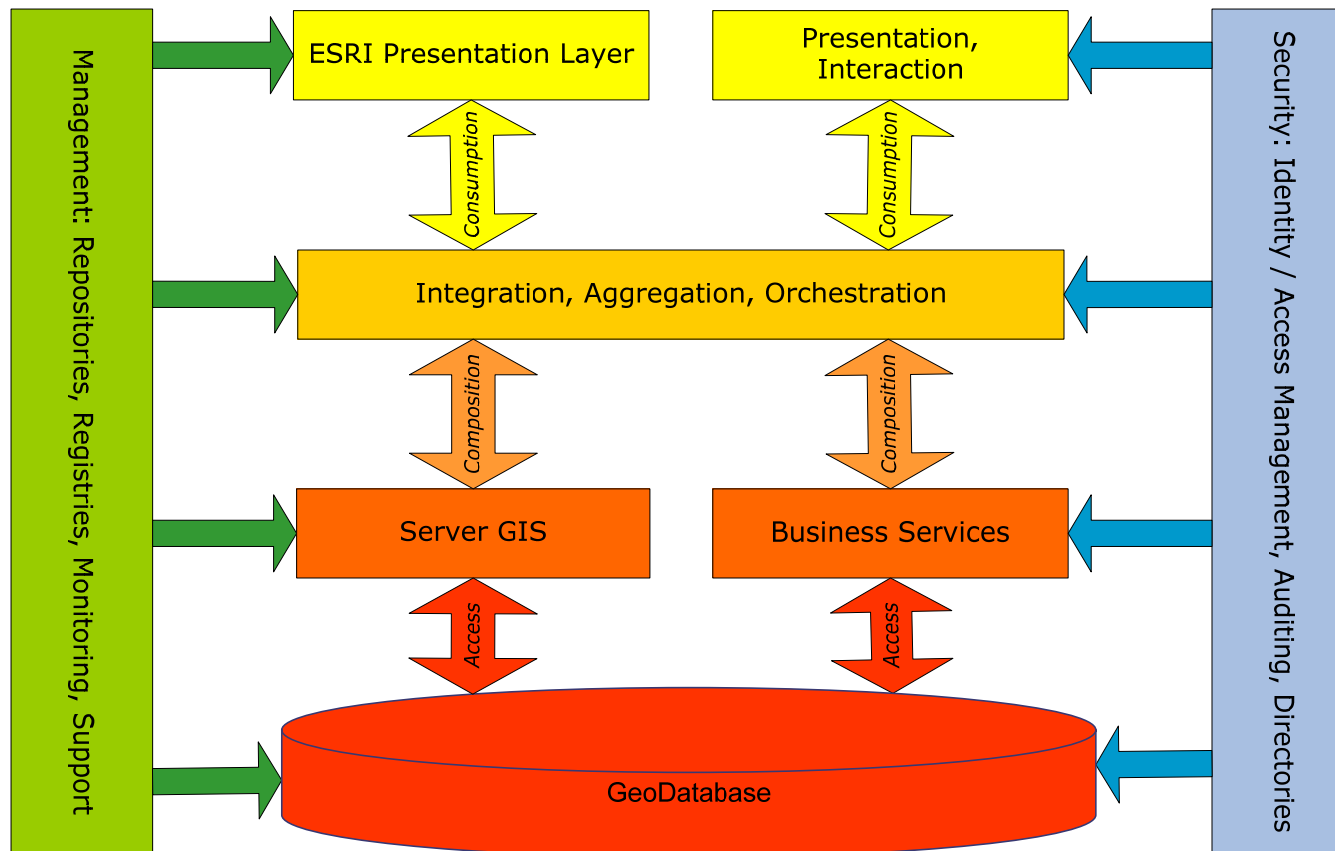

Kenneth Parsons, Chief, GIS Services Section
Wisconsin Department of Natural Resources

The Role of the GIO In State Government

Wisconsin Enterprise Geographic Information Services (WEGIS)

A Step-wise Approach

Service Oriented Government Model

UC 2006 ~ August 8, 2006

Enterprise Service Layers

Geo-Spatial Service Oriented Government Model

UC 2006 ~ August 8, 2006

GIS and Business Service Integration

WEGIS – Strategic Goals, Services and Projects

- + Enterprise GIS Community**
- + GIS Communications Program**
- + Wisconsin Enterprise GIS (WEGIS) Strategic Plan**
- + Enterprise GIS Data Repository**
- + WEGIS Web Mapping Infrastructure and Services**
- + Enterprise Addressing Tool**

WEGIS – GIS Server Infrastructure Design

UC 2006 ~ August 8, 2006

WEGIS - Geographic Information Services

Geo-Spatial User Landscape of Wisconsin State Government Organizations

Wisconsin Enterprise Geographic Information Services (WEGIS)