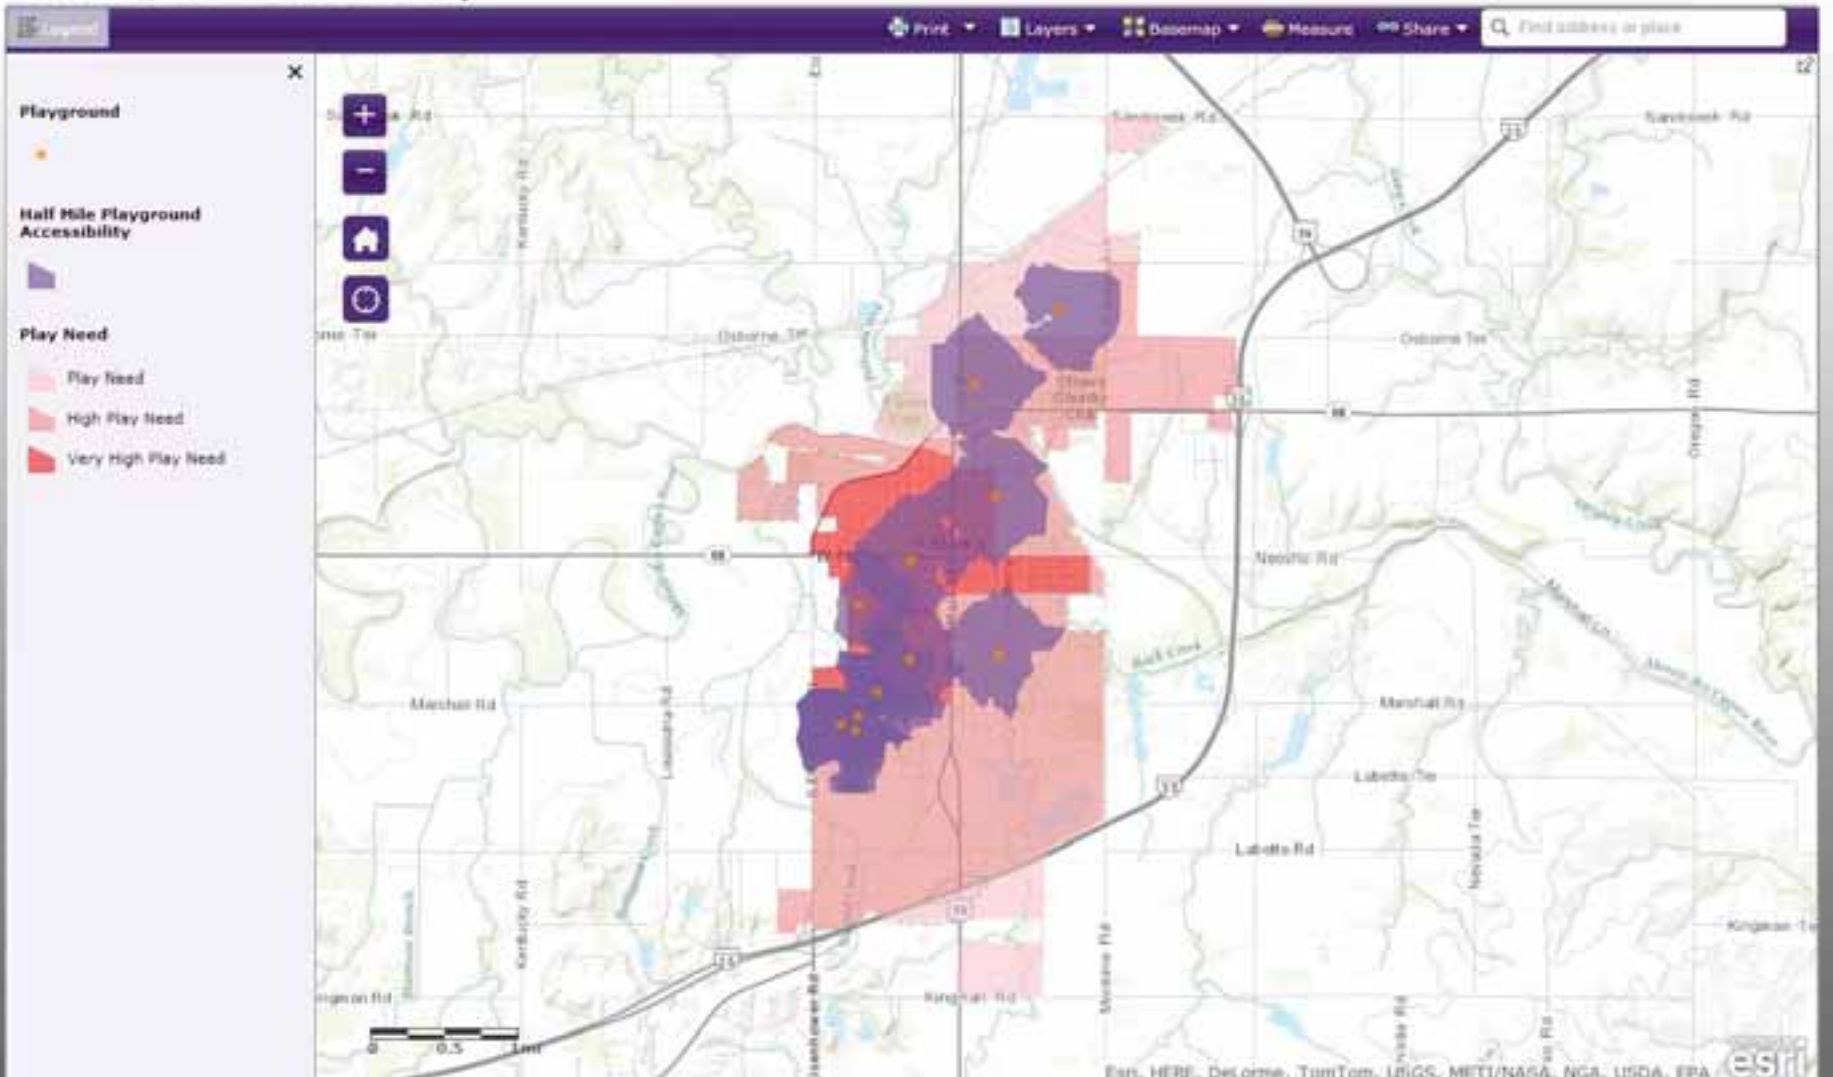

Layers

- Reference
- Playspace
- Service Area
- Facilities
 - Error
 - Located
 - Unlocated
- Point Barriers
 - Error
 - Restriction
 - Added Cost
- Lines
 - Lines
 - Line Barriers
 - Restriction
 - Scaled Cost
- Polygons
 - Restriction
 - Scaled Cost
- Polygon Barriers
 - Restriction
 - Scaled Cost
- Layers
- Basemap
- Canvas/World Light

Playspace Entrance Data

Raster Analysis

Percentage Served

Finalized Maps: ArcGIS Online

DC State of Play

Finalized Maps: ArcGIS Online

DC State of Play

Ottawa, KS State of Play