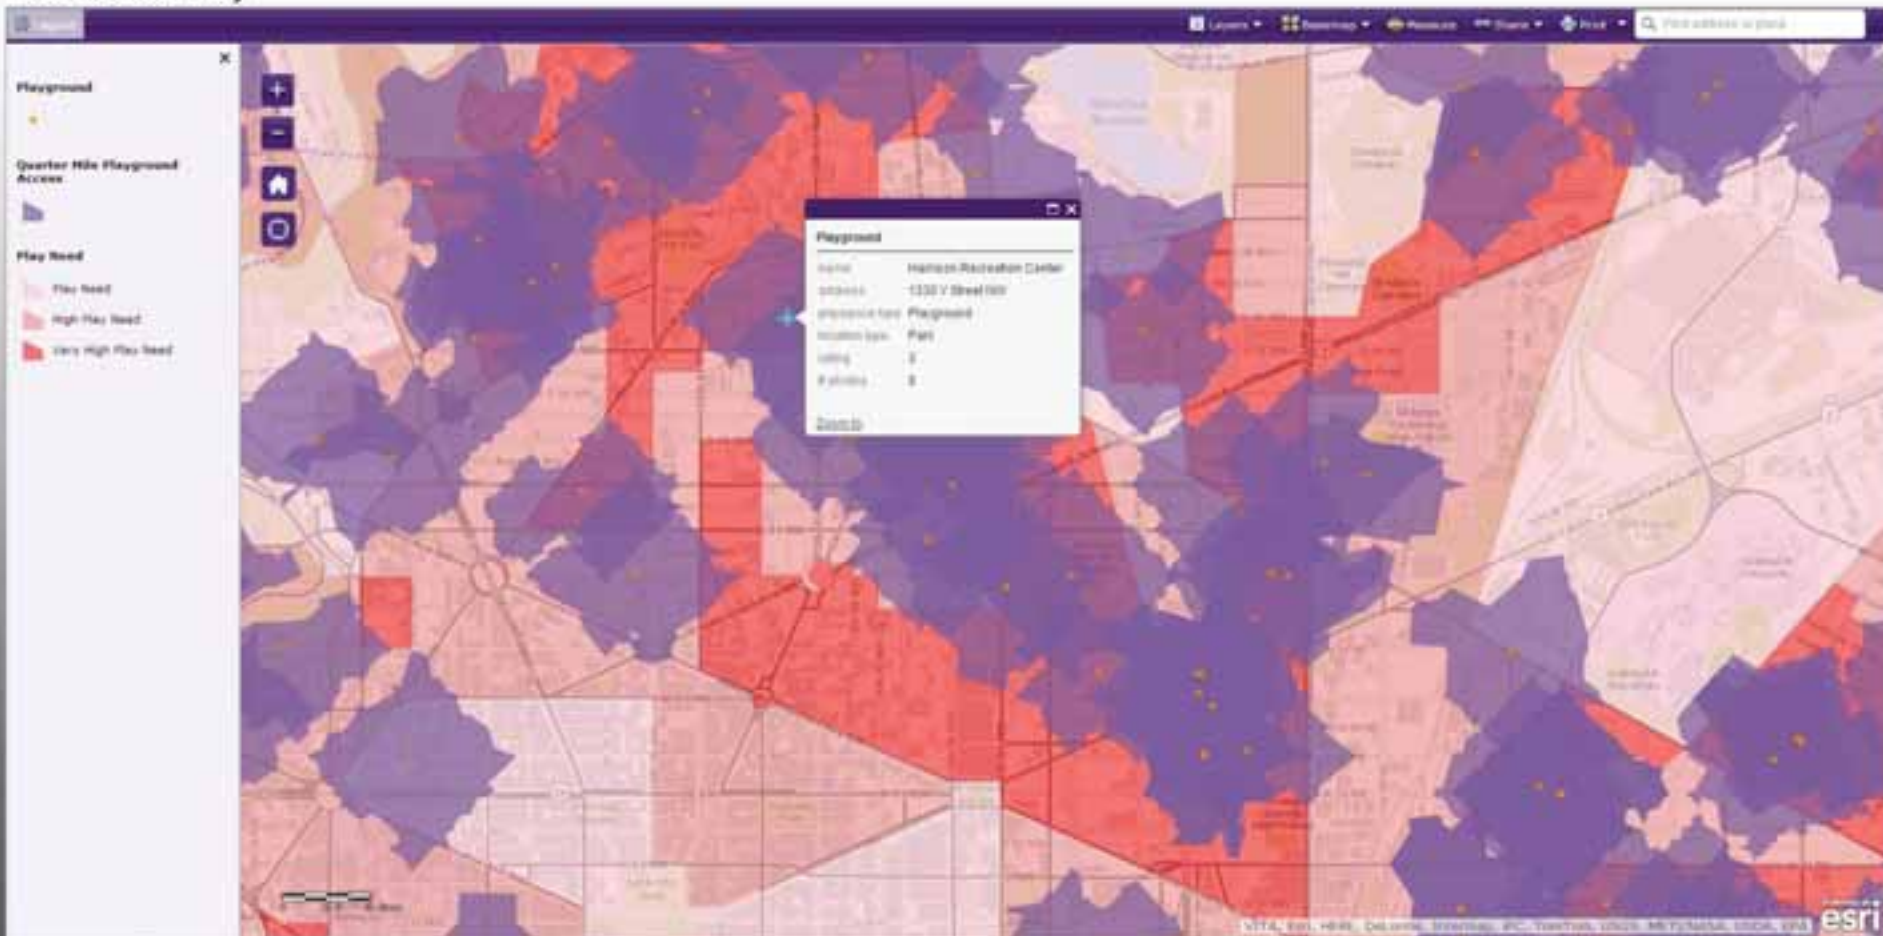

Layers

- Reference
- Playspace
- Service Area
- Facilities
 - Error
 - Located
 - Unlocated
- Point Barriers
 - Error
 - Restriction
 - Added Cost
- Lines
 - Lines
 - Line Barriers
 - Restriction
 - Scaled Cost
- Polygons
 - Restriction
 - Scaled Cost
- Polygon Barriers
 - Restriction
 - Scaled Cost
- Layers
- Basemap
- Canvas/World Light

Playspace Entrance Data

Raster Analysis

Percentage Served

Finalized Maps: ArcGIS Online

DC State of Play

Finalized Maps: ArcGIS Online

DC State of Play

Ottawa, KS State of Play