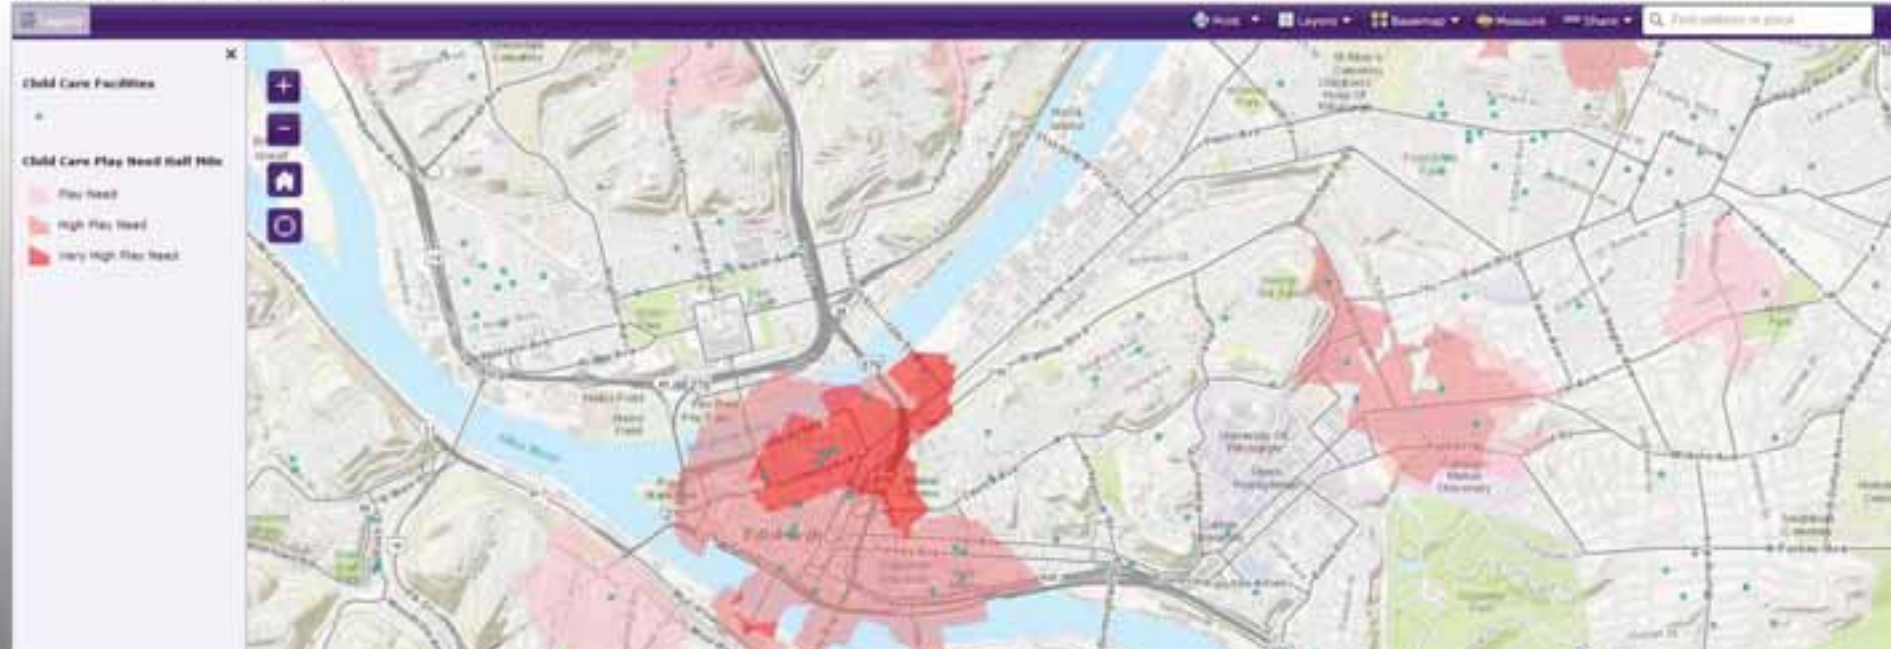

Future of Play Desert Maps

- New partnerships?
- New datasets?
- Play everywhere

Pittsburgh State of Play