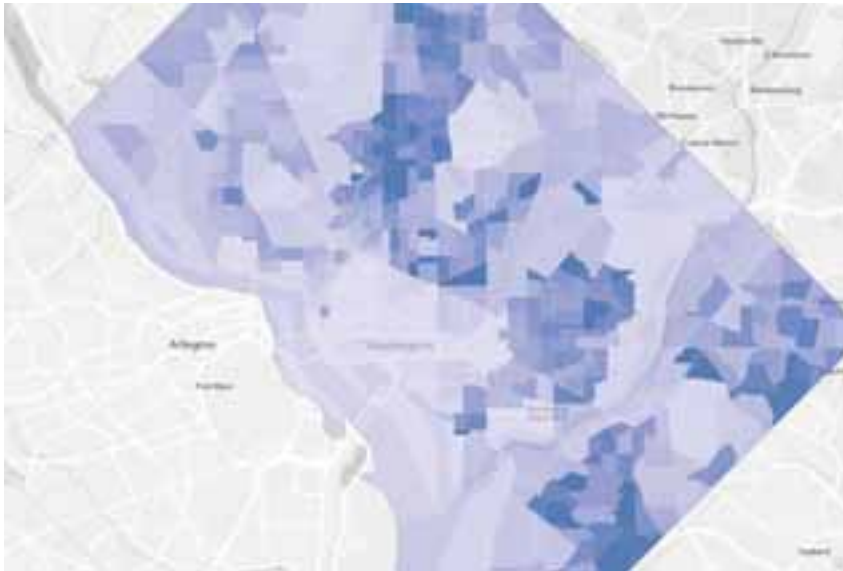

- 10th Street Playground
- 10th Street Playground
- 23rd Street Playground
- 37th First Street
- 42nd Street Playground
- Adams Elementary School
- Alden Montessori School
- Alden Elementary School
- Ambassador Baptist Church
- Amidon Elementary School
- Amidon Park
- Anastasia Fitness Center
- Anastasia High School
- Anastasia Rd
- Anthony Bowen Branch V
- Arboretum Community C
- Arts and Technology PCS
- Associates for Renewal In
- Backus Middle School
- Bald Eagle Recreation Center
- Bellou Stay
- Bennett Elementary School
- Bannaker Community Center
- Bannaker High School
- Barbara Chambers Child
- Barbara Chambers Child
- Barnard Elementary School
- Bary Farm
- Bathurst Park
- Baseball Field at Lincoln P
- Basketball Court
- Battery Kemble Park
- Beauvoir National Cathedral
- Beers Elementary School
- Bell High School
- Benning Elementary School
- Benning Park Recreation
- Benning Stoddert Recreational
- Benning Terrace Apartment
- Benning Terrace Apartment
- Bisney Elementary School
- Bishop Walker School
- Boys & Girls Clubs of Greater
- Brent Elementary School
- Brentwood Recreation Center
- Brightwood Elementary School
- Brightwood Recreation Area

Layers

- Reference
- Playspace
- Service Area
- Facilities
 - Error
 - Located
 - Unlocated
- Point Barriers
 - Error
 - Restriction
 - Added Cost
- Lines
 - Lines
 - Line Barriers
 - Restriction
 - Scaled Cost
- Polygons
 - Restriction
 - Scaled Cost
- Polygon Barriers
 - Restriction
 - Scaled Cost
- Layers
- Basemap
- Canvas/World Light

Playspace Entrance Data

Raster Analysis

Percentage Served

Finalized Maps: ArcGIS Online

DC State of Play

Finalized Maps: ArcGIS Online

DC State of Play

Ottawa, KS State of Play