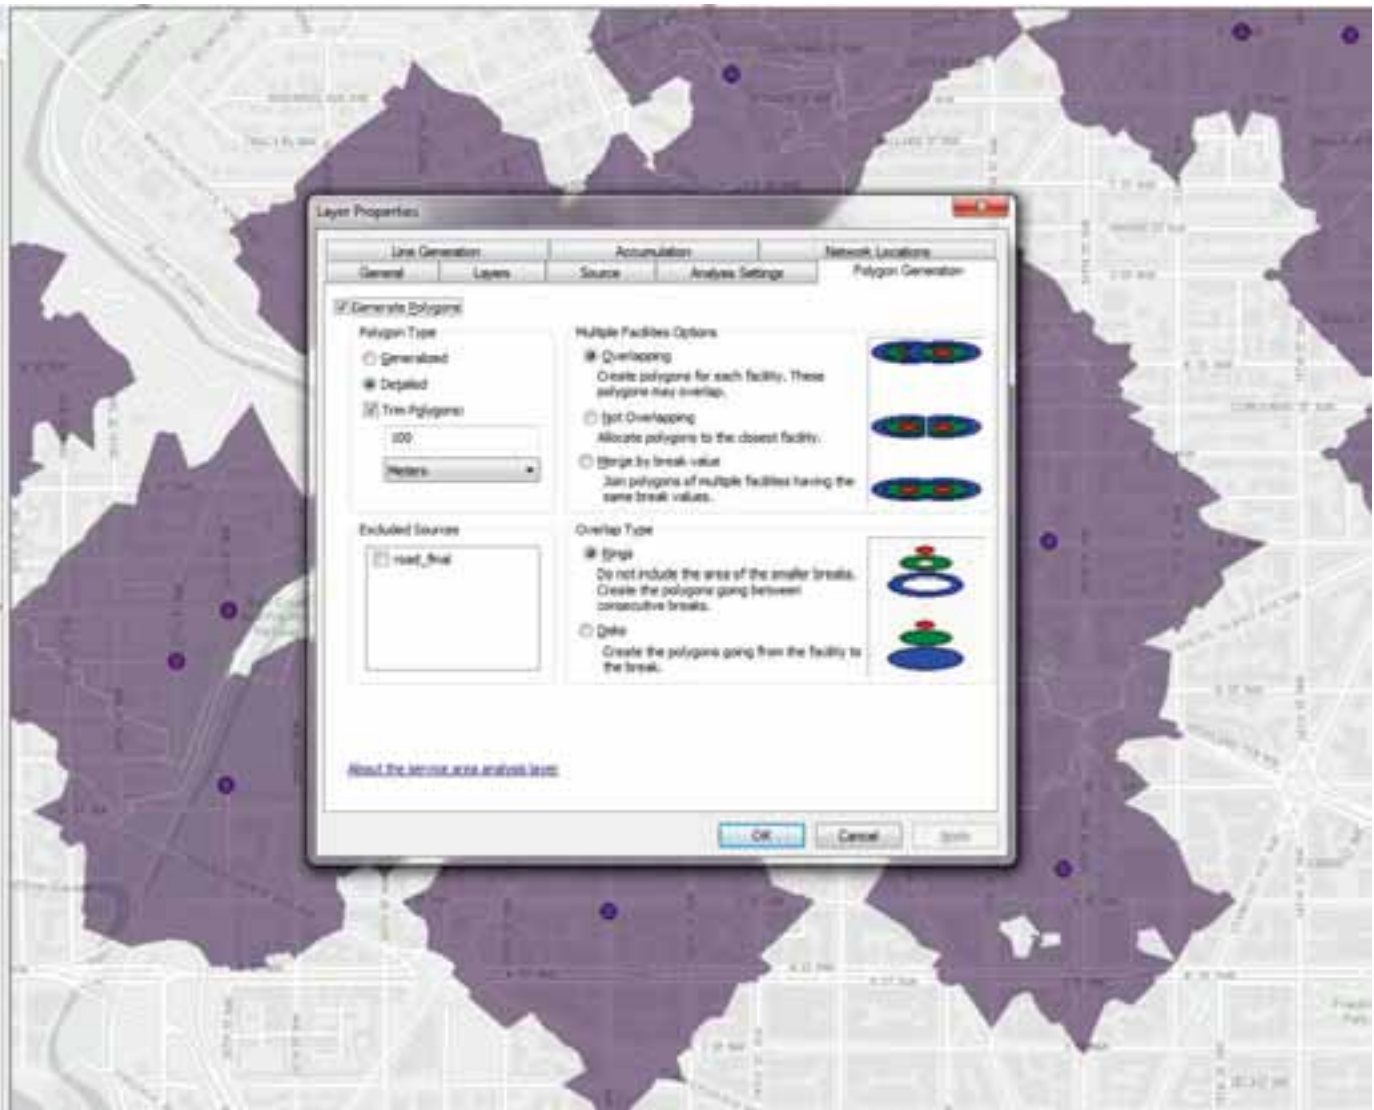

Service Area Analysis

Service Area Analysis

Service Area Analysis

- Remove highways and other barriers to walking.
- Create network dataset from feature dataset.

Service Area Analysis

Service Area Analysis

- Remove highways and other barriers to walking.
- Create network dataset from feature dataset.
- Create service areas using Network Analyst extension.

Network Analyst

Table Of Contents

Service Area

Facilities (176)

Layers

- Reference
- Playspace
- Service Area
- Facilities
 - Error
 - Located
 - Unlocated
- Point Barriers
 - Error
 - Restriction
 - Added Cost
- Lines
 - Lines
 - Line Barriers
 - Restriction
 - Scaled Cost
- Polygons
 - Restriction
 - Scaled Cost
- Polygon Barriers
 - Restriction
 - Scaled Cost
- Layers
- Basemap
- Canvas/World Light