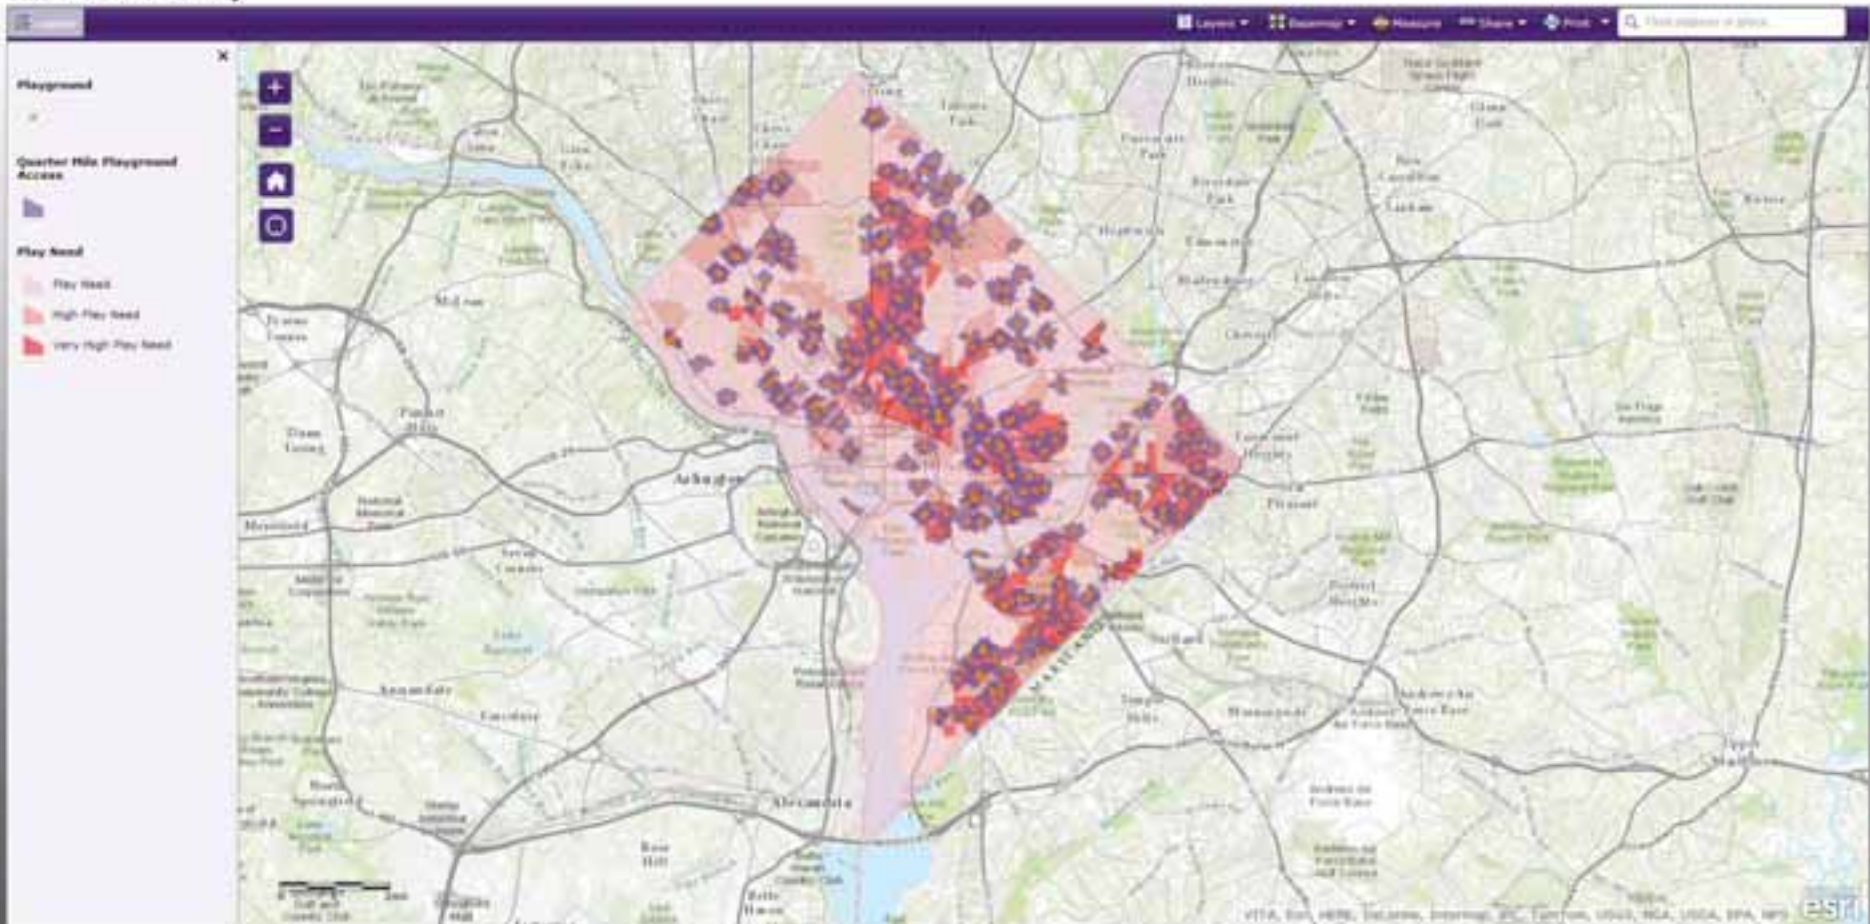

Layers

- Reference
- Playspace
- Service Area
- Facilities
 - Error
 - Located
 - Unlocated
- Point Barriers
 - Error
 - Restriction
 - Added Cost
- Lines
 - Lines
 - Line Barriers
 - Restriction
 - Scaled Cost
- Polygons
 - Restriction
 - Scaled Cost
- Polygon Barriers
 - Restriction
 - Scaled Cost
- Layers
- Basemap
- Canvas/World Light

Playspace Entrance Data

Raster Analysis

Percentage Served

Finalized Maps: ArcGIS Online

DC State of Play

Finalized Maps: ArcGIS Online

DC State of Play

Ottawa, KS State of Play