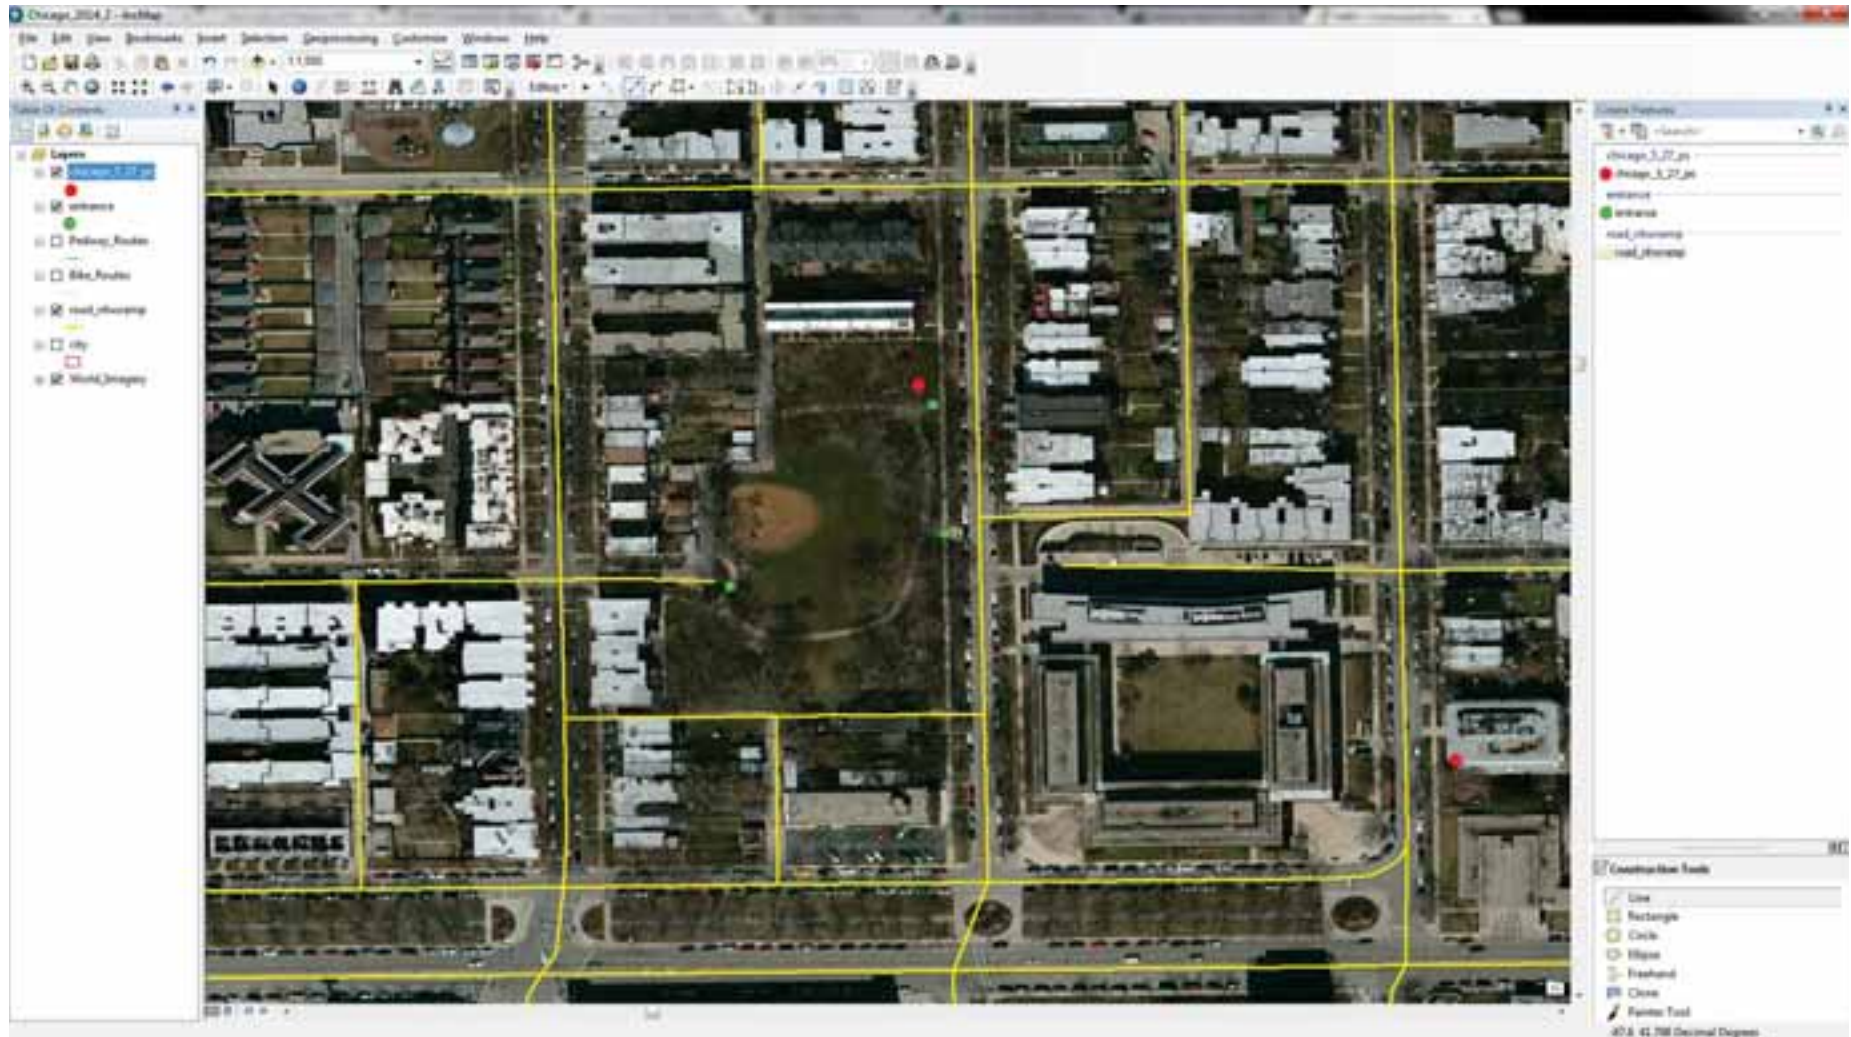

Layers

- Reference
- Playspace
- Service Area
- Facilities
 - Error
 - Located
 - Unlocated
- Point Barriers
 - Error
 - Restriction
 - Added Cost
- Lines
 - Lines
 - Line Barriers
 - Restriction
 - Scaled Cost
- Polygons
 - Restriction
 - Scaled Cost
- Polygon Barriers
 - Restriction
 - Scaled Cost
- Layers
- Basemap
- Canvas/World Light

Playspace Entrance Data

Raster Analysis

Percentage Served

Finalized Maps: ArcGIS Online

DC State of Play

Finalized Maps: ArcGIS Online

DC State of Play

Ottawa, KS State of Play