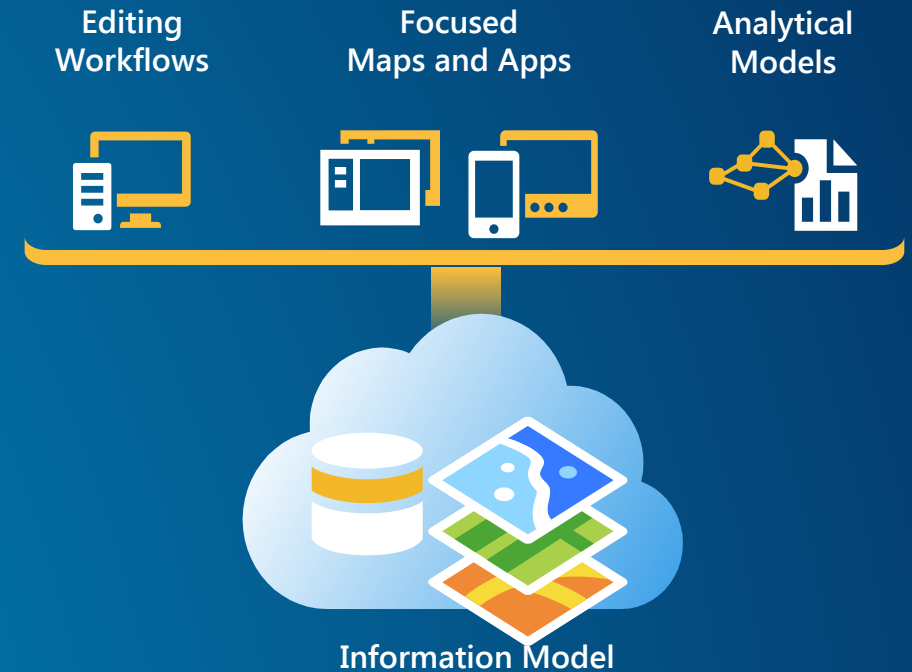

Configuring the ArcGIS for Local Government Election Polling Place and Election Results applications

Lindsay Thomas

ArcGIS for Local Government

Esri's solution for local government customers

- Series of useful maps and apps focused on government work
 - Configurable and extensible
 - Freely available and fully supported
- Community of users
 - Best Practices / Implementation Support
- Network of Esri Services and Partner offerings
 - Help users implement, sustain and enhance

.....Available on-premise or in the cloud

Election Web Applications

- On-Premises web application
 - Configurable JavaScript applications
 - Support on tablets, smartphones, and desktop computer
- Follow a consistent pattern
 - Consume ArcGIS Online Hosted Services or ArcGIS for Server Services
- Can be configured quickly
 - No programming necessary, just use a configuration file
- Deployed on local web servers

Mobile – Esri Events UC mobile app

Paper – Pick up and place in drop box

<http://solutions.arcgis.com/>

UC2015 | Elections | Demo Theatre

Understanding our world.