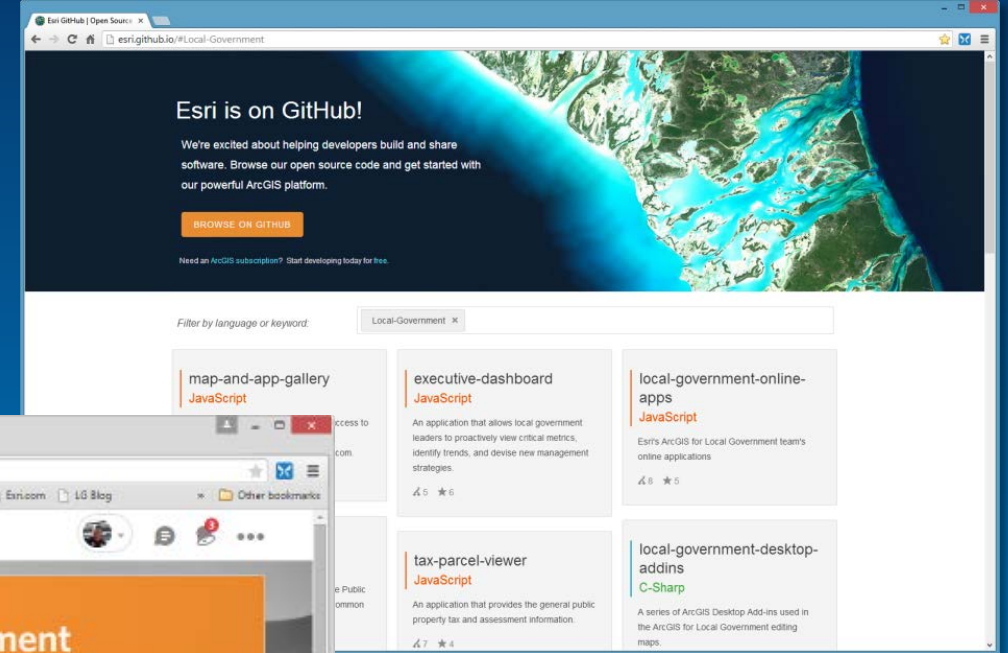

Place where developers can contribute too