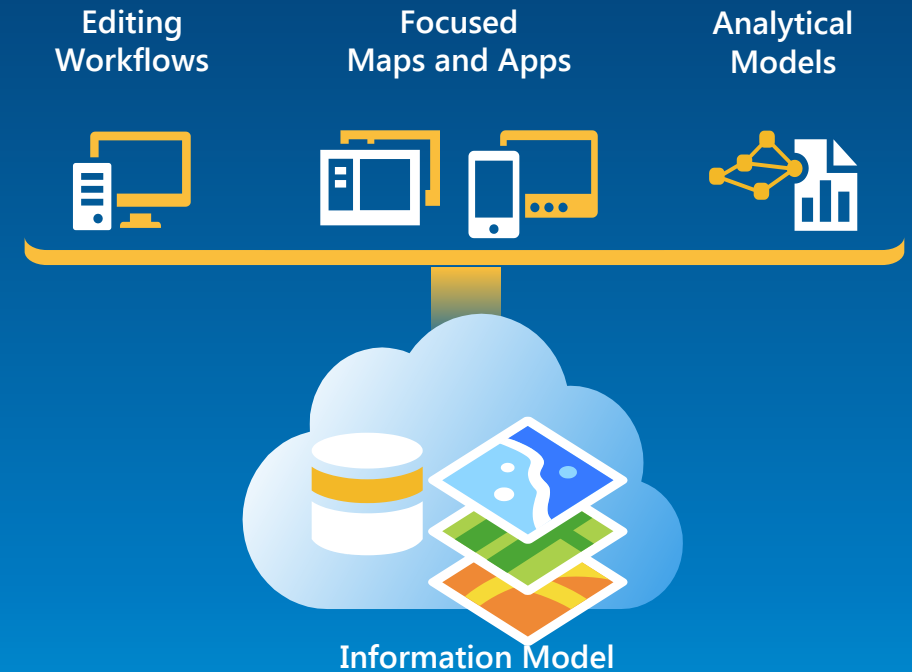

ArcGIS for Local Government's Capital Project Planning Maps and Apps

Scott Oppmann

ArcGIS for Local Government

Esri solutions for local government customers

- Series of useful maps and apps focused on government work
 - Configurable and extensible
 - Freely available and fully supported
- Community of users
 - Best Practices / Implementation Support
- Network of Esri Services and Partner offerings
 - Help users implement, sustain and enhance

.....Available on-premise or in the cloud

Capital Project Planning

Summary

- **Collection of maps and apps that support capital project planning**
 - Definition, coordination, tracking, reporting
- **Focused on the following asset types**
 - Water, sewer, stormwater, transportation, parks, facilities
- **Primary use cases**
 - Creating a Capital Improvement Plan
 - Monitoring progress of capital project (rev. 2.0)
- **Key roles**
 - Engineers, project planners, fiscal analysts, executives, oversight committee, citizens
- **What you get**
 - Service definitions, groups, maps, and apps

Capital Project Planning

Show Me!

Capital Project Planning Maps and Apps

It's a Process

Continuously Evolving Solution Offering

- **Project Tracking**
 - Collection of maps and dashboard configurations used to track performance of individual capital projects
 - Focused on key performance indicators like schedule, cost, and quality
- **Project Reporting**
 - Collection of maps used to report the status of capital projects
 - For internal stakeholders, external stakeholders, and other public agencies