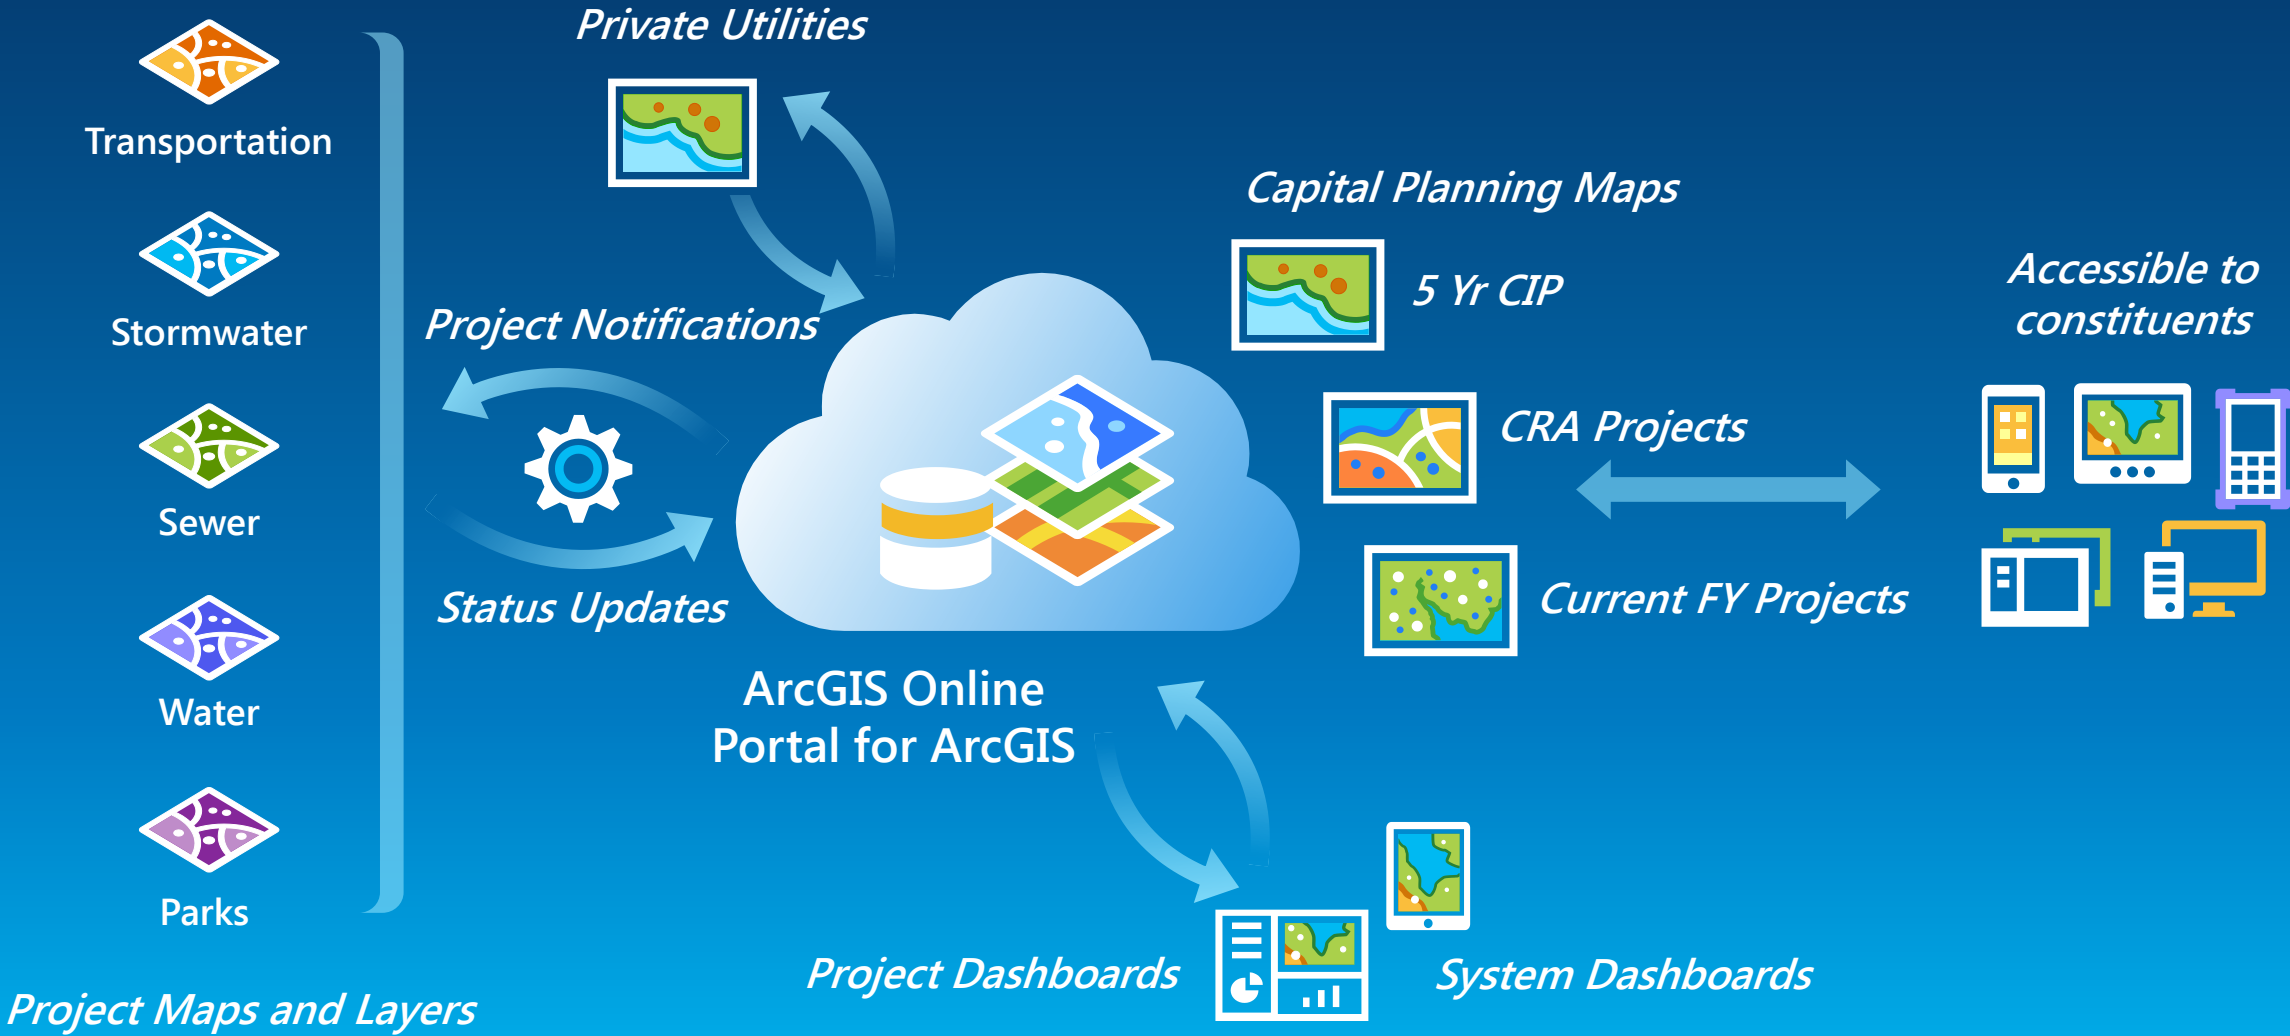

ArcGIS for Local Government's Capital Project Planning Maps and Apps

Scott Oppmann

ArcGIS for Local Government

Esri solutions for local government customers

- Series of useful maps and apps focused on government work
 - Configurable and extensible
 - Freely available and fully supported
- Community of users
 - Best Practices / Implementation Support
- Network of Esri Services and Partner offerings
 - Help users implement, sustain and enhance

.....Available on-premise or in the cloud

Capital Project Planning

Summary

- **Collection of maps and apps that support capital project planning**
 - Definition, coordination, tracking, reporting
- **Focused on the following asset types**
 - Water, sewer, stormwater, transportation, parks, facilities
- **Primary use cases**
 - Creating a Capital Improvement Plan
 - Monitoring progress of capital project (rev. 2.0)
- **Key roles**
 - Engineers, project planners, fiscal analysts, executives, oversight committee, citizens
- **What you get**
 - Service definitions, groups, maps, and apps

Capital Project Planning

Show Me!

Capital Project Planning Maps and Apps

It's a Process

Continuously Evolving Solution Offering

- **Project Tracking**
 - Collection of maps and dashboard configurations used to track performance of individual capital projects
 - Focused on key performance indicators like schedule, cost, and quality
- **Project Reporting**
 - Collection of maps used to report the status of capital projects
 - For internal stakeholders, external stakeholders, and other public agencies