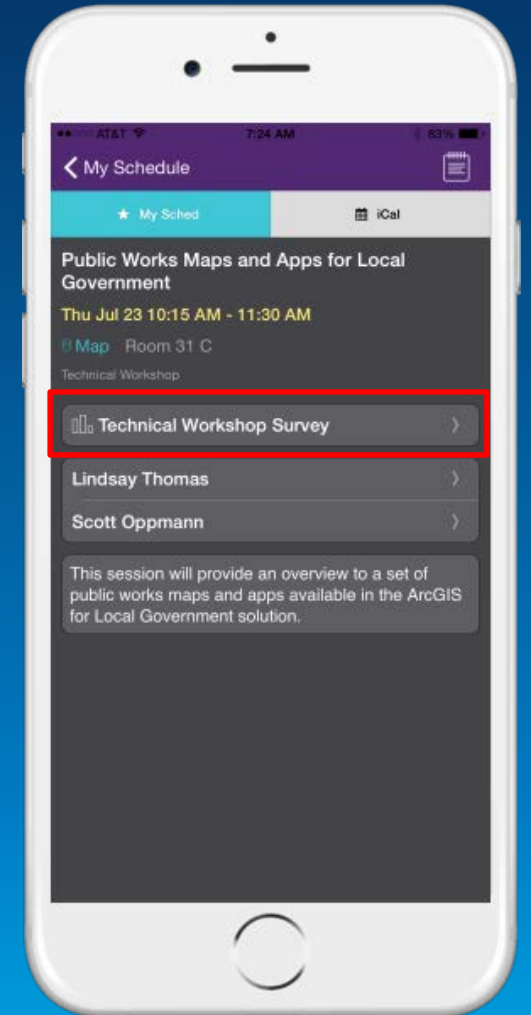

<http://solutions.arcgis.com>

<http://meetup.com/ArcGIS-for-Local-Government/>

@ArcGISLocalGov

<http://esri.github.com>

Please fill out the session survey:

Mobile – Esri Events UC mobile app

Paper – Pick up and place in drop box