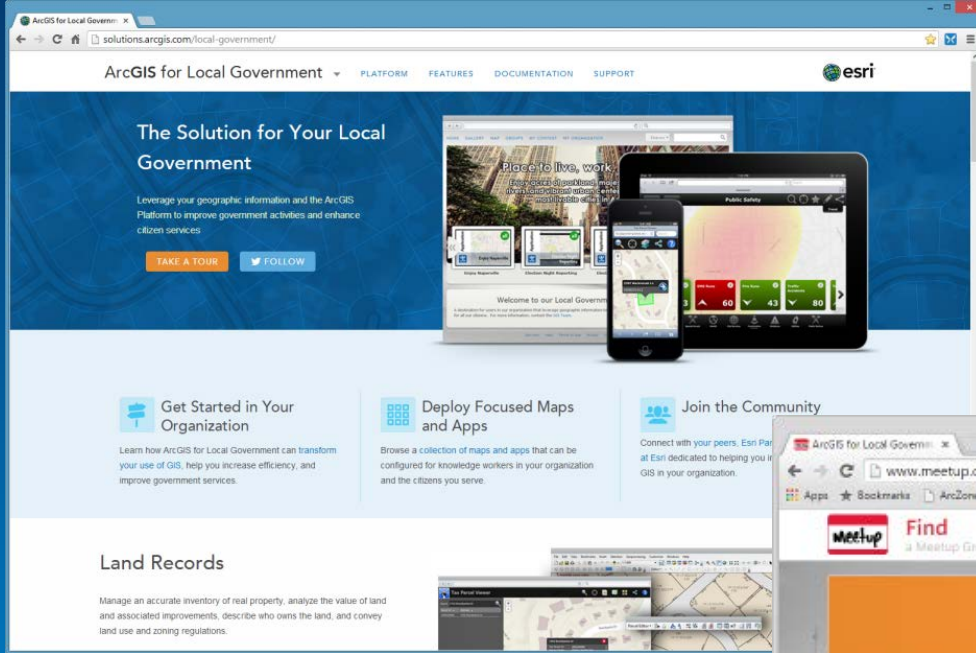

The Community

It's not just about the technology

Destination where government's can collaborate