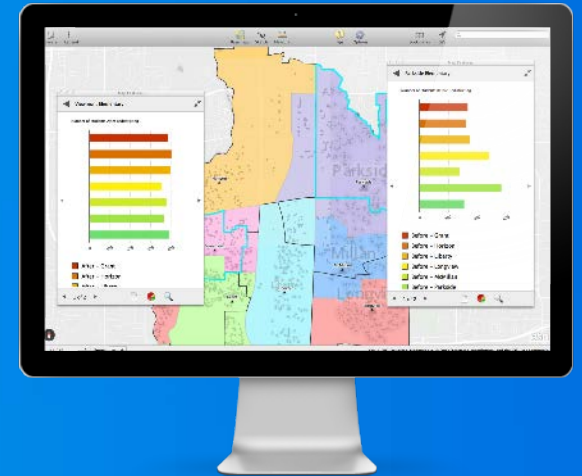

# What is Explorer for ArcGIS?

# Explorer for ArcGIS

- **Cross platform app for devices**
  - Phones, Tablets, Desktops
  - Apple
    - iOS – iPhone, iPad
    - Mac OS X
  - Android

# Explorer is Free!

No sign in  
required  
to view public maps

## DATA

Navigate and discover the geography and data in your map.