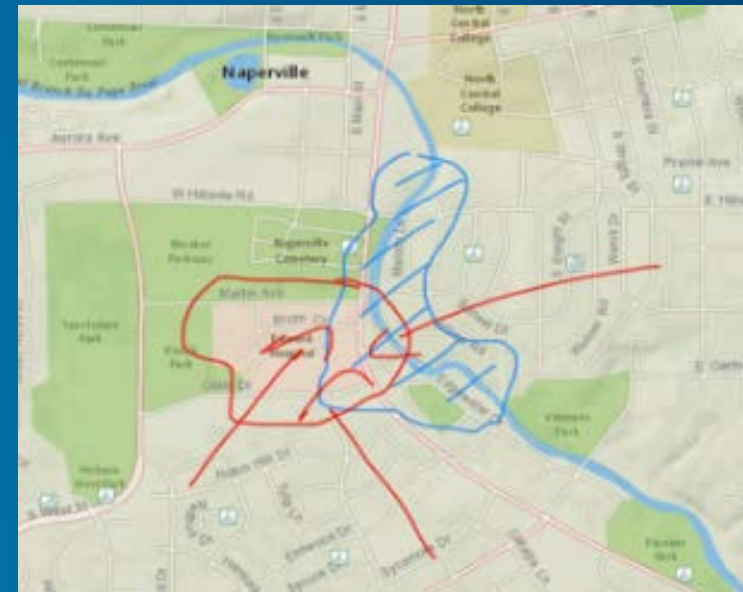

- **Map Information**

- View map details
- Add maps to your favorites

# Use and Search the Map

- **Key features for using maps**
  - Measure Distances and Areas
  - View Feature Details
  - Change basemaps
  - Bookmarks, My Places
- **Search the map for**
  - Places
  - Features
  - Locations by coordinate notation
  - Search suggestions

View the interactive map of the Traffic Management Loop on your mobile device by downloading the *Explorer for ArcGIS* app and searching "2015 Bikefest Traffic Loop".

[View Map on a Desktop/PC](#)

*Scan this code after the app is installed*