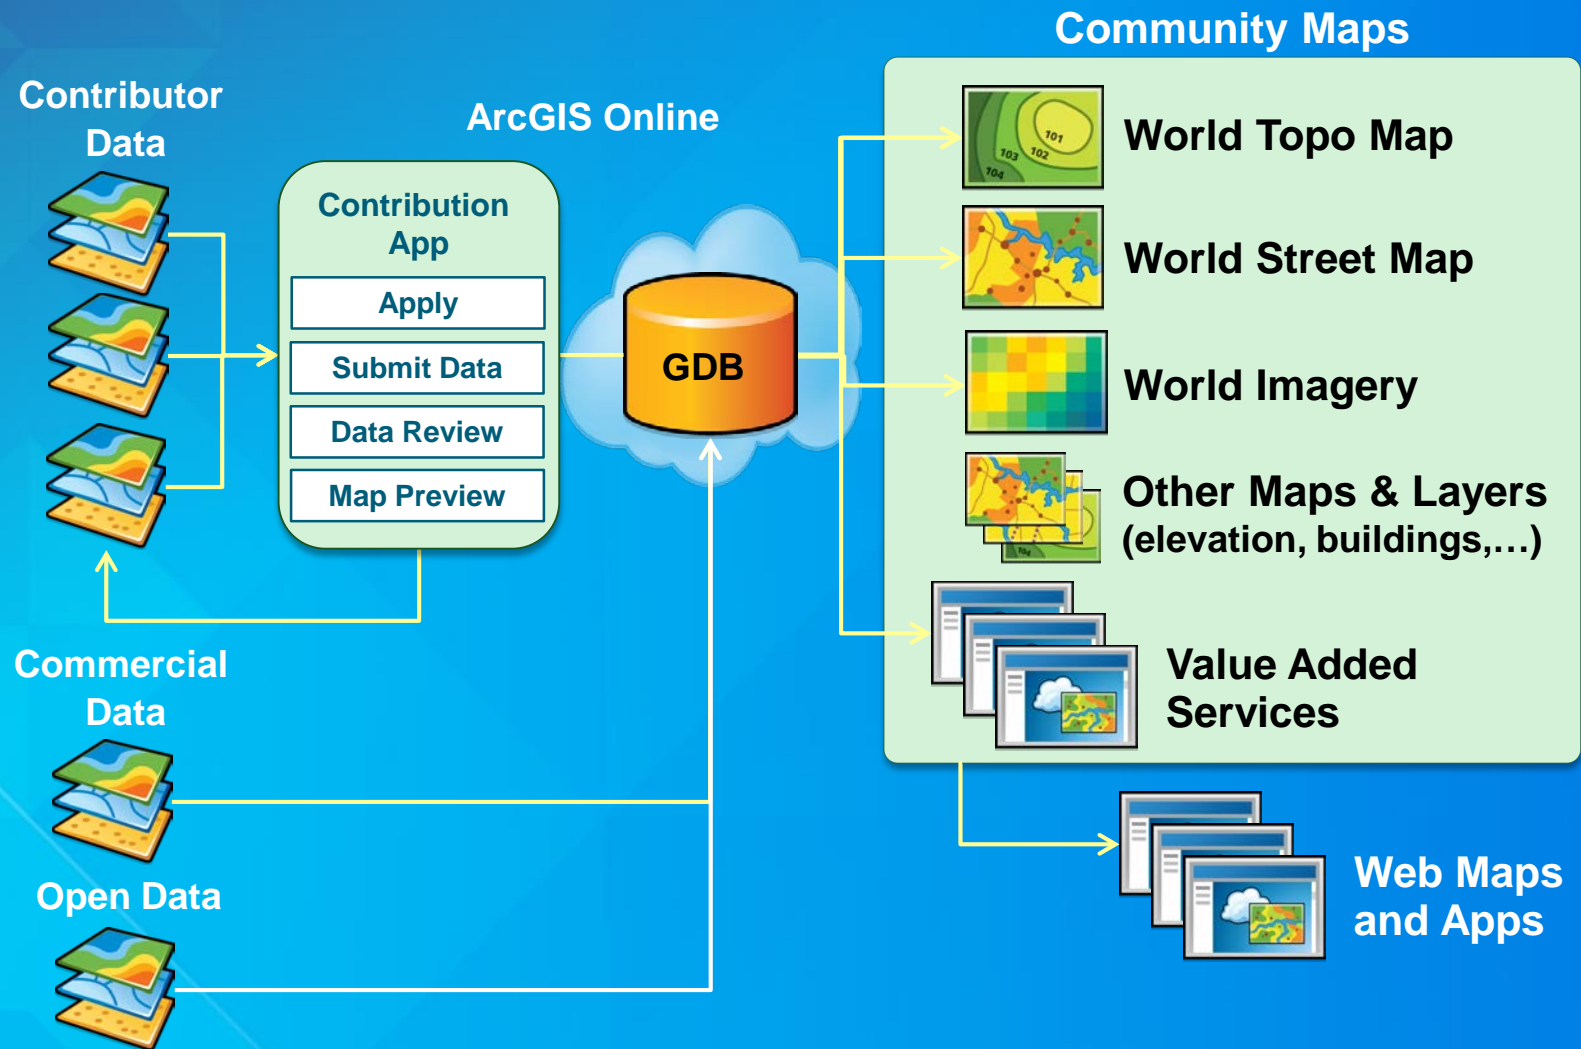

# Publish Content through Community Maps

Help Us Make Community Maps better with Your Data

- **Goal is to Blend Your Local, Authoritative Data into the Appropriate Community Map**
  - Improve the maps and layers with better data
- **Identify Community Map(s) you can Support**
  - Imagery, Elevation, Oceans, Hydrography, Demographics, and Basemaps

# Community Maps Opportunities to Contribute

- **Imagery** – Current and high resolution (1m or better)
- **Elevation** – 10 meter DEM or better (3m or better in USA)
- **Oceans** – Bathymetry & Places
- **Hydrography** – Streams, Watersheds & Elevation
- **Demographics** – Lifestyle and Business Data
- **Basemaps** – Reference layers and features

# The Benefits to Contributing

- Reach a broad audience with your data in ArcGIS Online
- Your basemap doesn't end at your city border
- 99.9% reliable access to maps with your data
- High quality cartography
- Recognition for contributed content
- Retain ownership of your contribution

# Esri Community Maps: High-Level Architecture