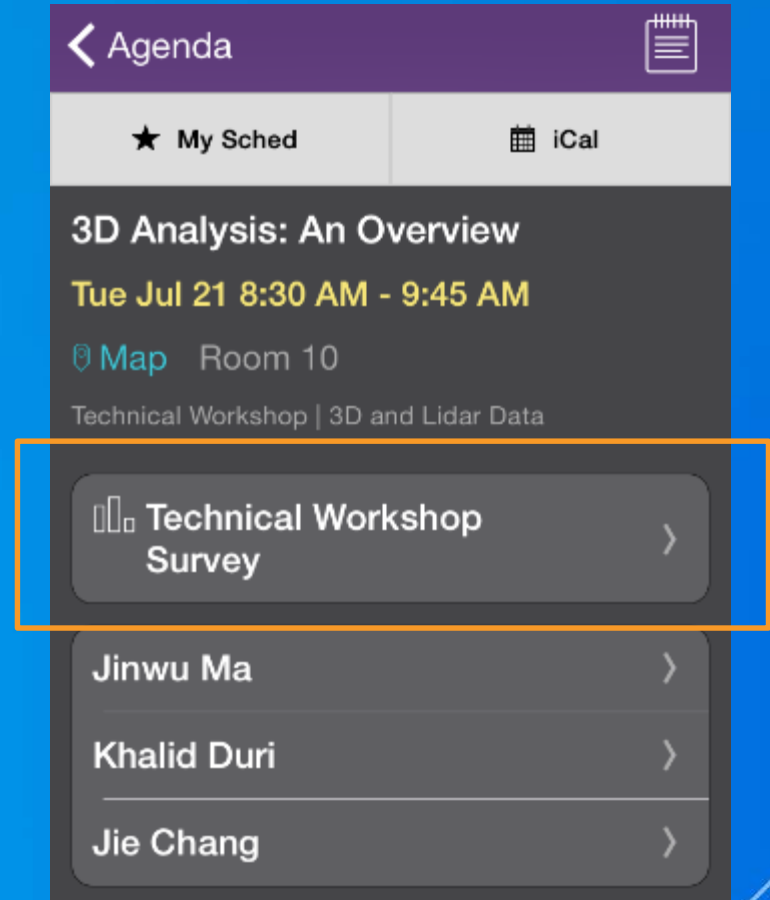

Thank you...

- Session survey in your mobile app
- Select session in the Mobile App
  - Use the Search Feature to quickly find this title
- Click “Technical Workshop Survey”
- Answer a few short questions and enter any comments

ArcGIS Workflow Manager: Tasks
and Enterprise Workflows