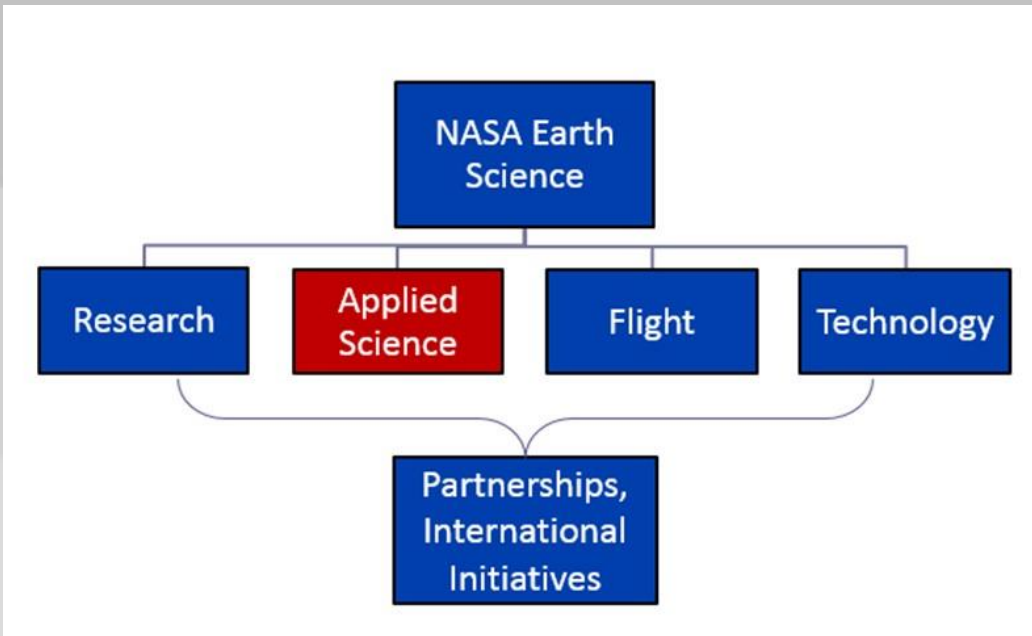

Disaster Response at NASA

Science Mission Directorate Earth Science Division