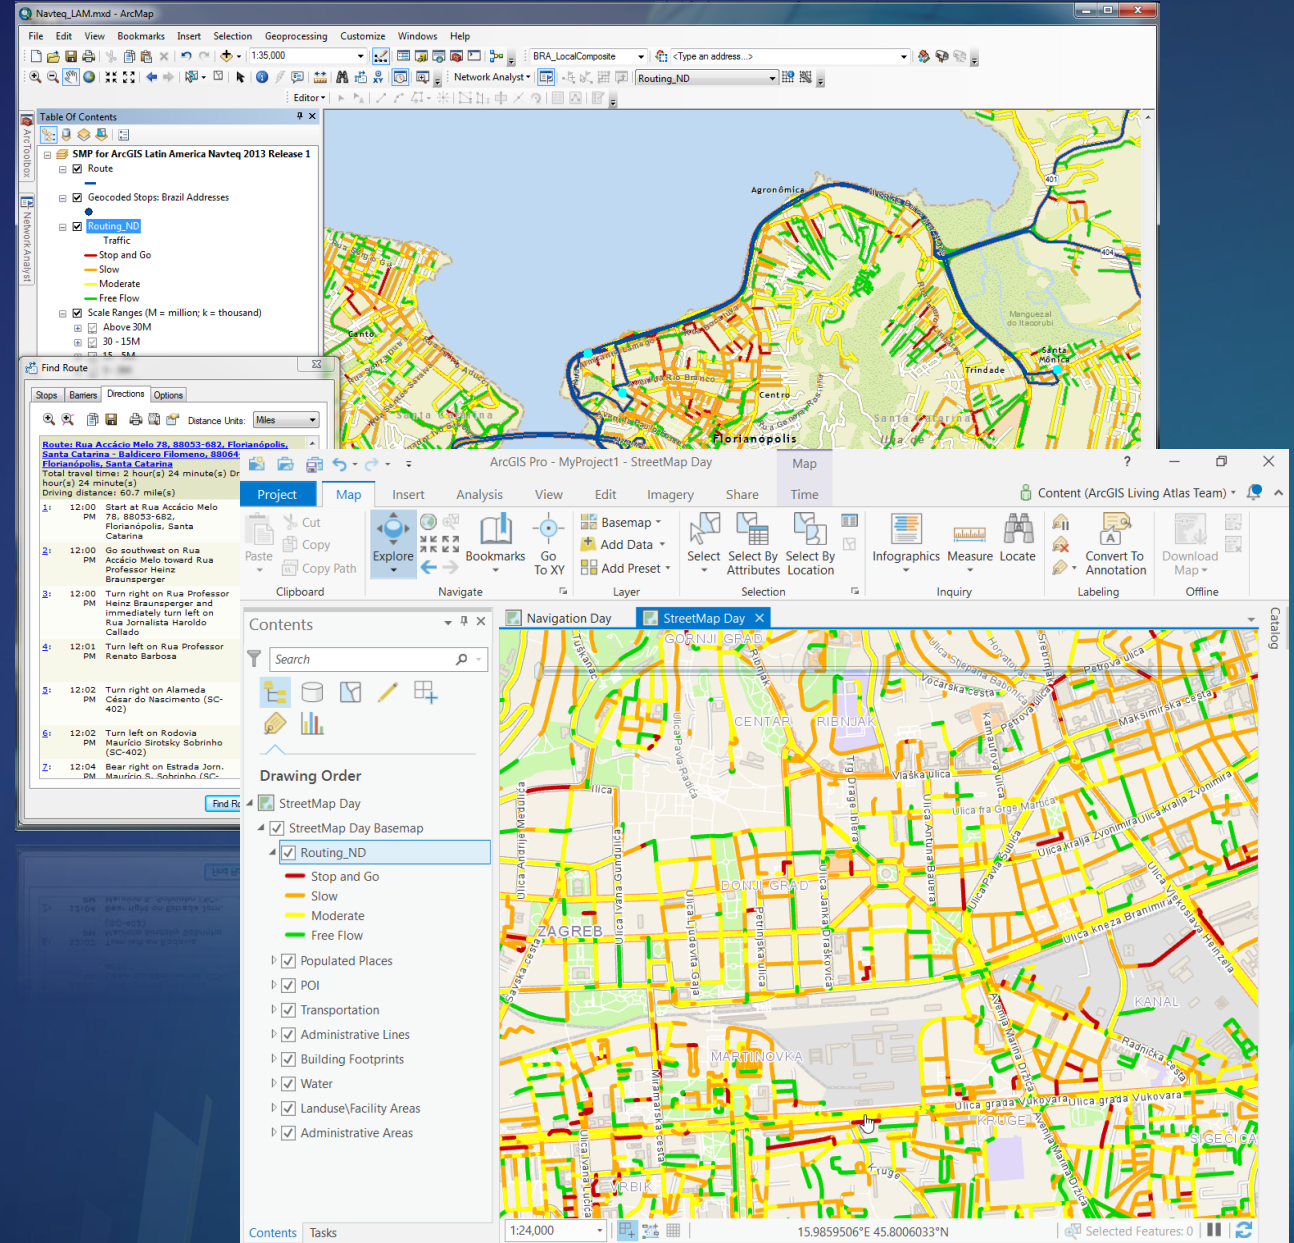

Map Display

- Ready-to-use basemap
- High quality cartography/detail
- Multi-scale representation
- Optimized for drawing speed

Geocoding

- Ready-to-use locators
- Geosearch
- Batch
- Reverse
- Suggestions
- What's New – Enhanced Locators

Routing

- Ready-to-use network dataset
- With Network Analyst extension
 - Six (6) route solvers
- Historical traffic information
- Restrictions/Advanced logistics
- Travel Modes

Using StreetMap Premium - DEMO

esri

**THE
SCIENCE
OF
WHERE**