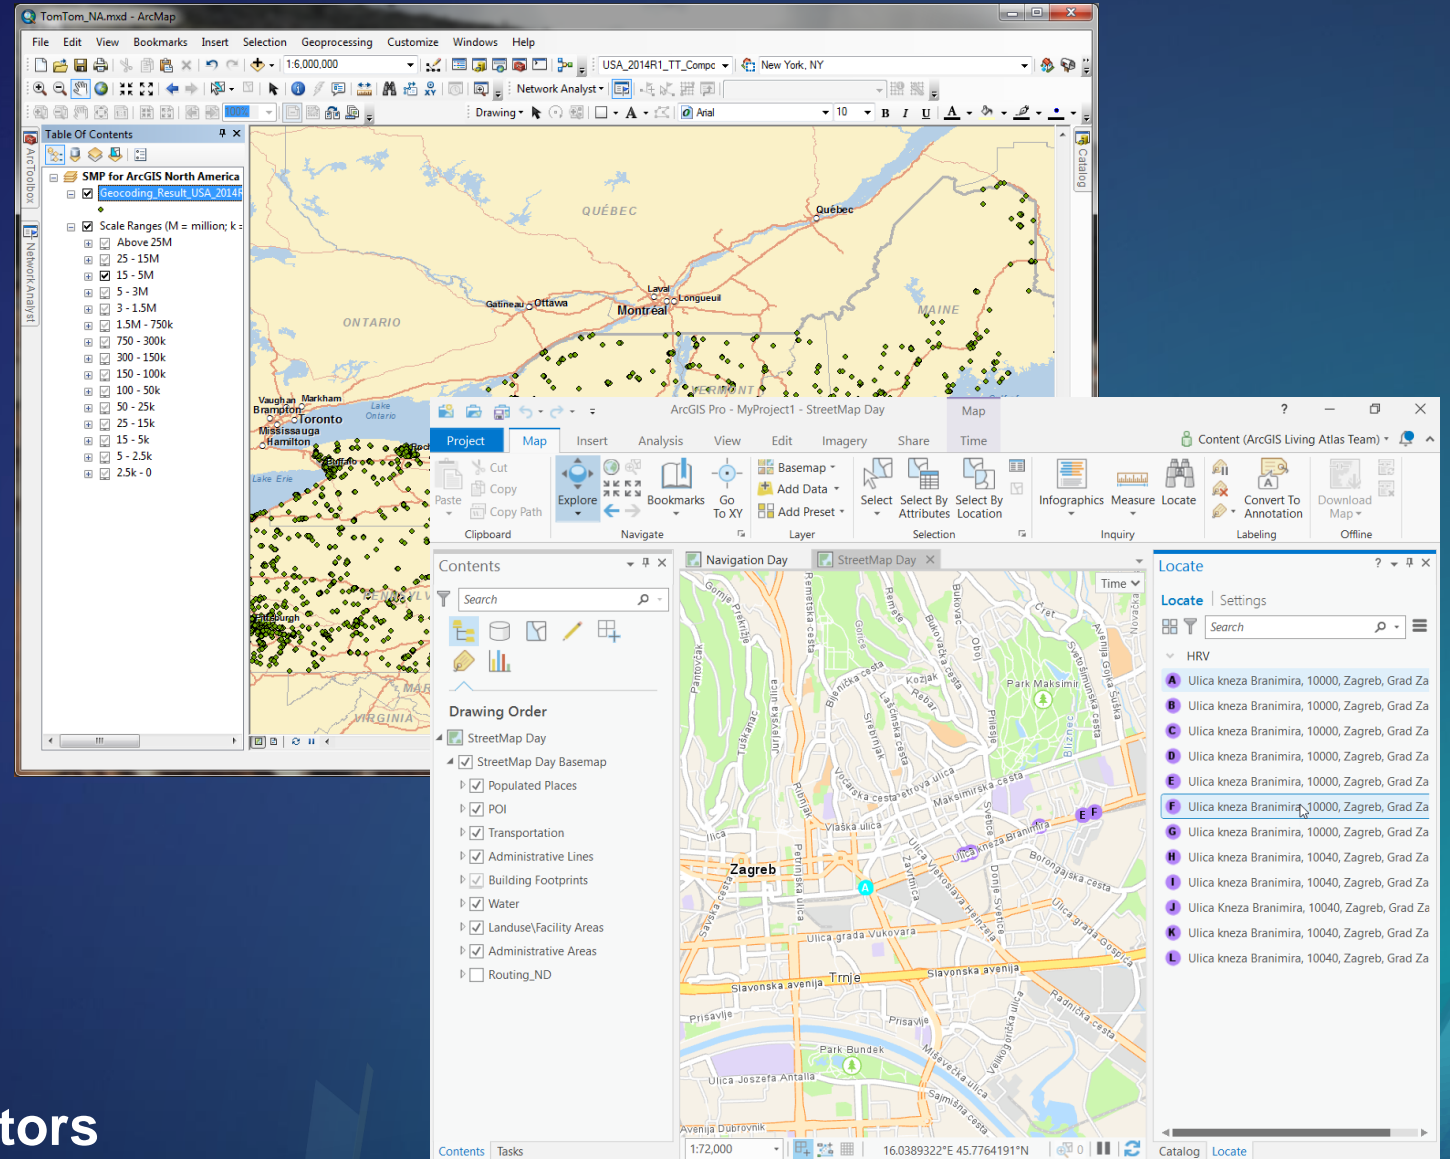

What is StreetMap Premium for ArcGIS?

- **Data products (each has locators for geocoding and network for routing)**
 - **Licensed file geodatabase (FGDB)**
 - Desktop and Enterprise
 - **Mobile Map Packages (MMPKs)**
 - Desktop and Mobile
 - **Custom Roads (FGDB)**
 - Desktop and Mobile

Map Display

- Ready-to-use basemap
- High quality cartography/detail
- Multi-scale representation
- Optimized for drawing speed

Geocoding

- Ready-to-use locators
- Geosearch
- Batch
- Reverse
- Suggestions
- What's New – Enhanced Locators

Routing

- Ready-to-use network dataset
- With Network Analyst extension
 - Six (6) route solvers
- Historical traffic information
- Restrictions/Advanced logistics
- Travel Modes

Using StreetMap Premium - DEMO

esri

**THE
SCIENCE
OF
WHERE**