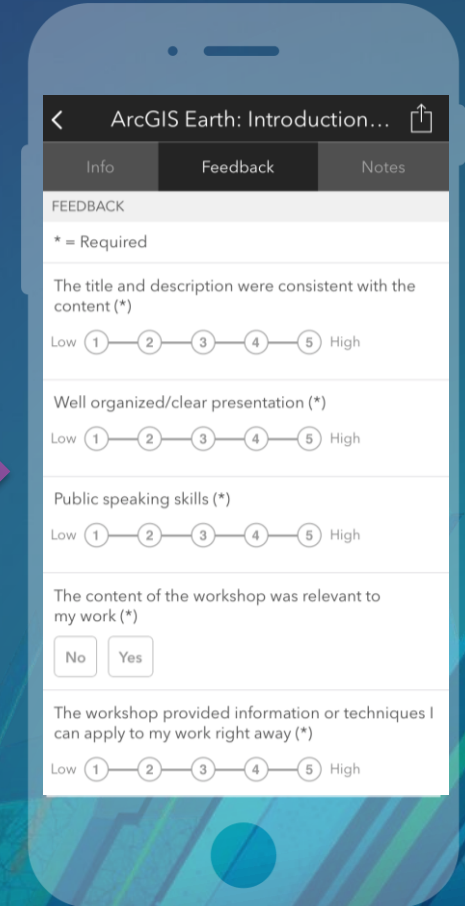

Questions?

Please Take Our Survey on the App

Download the Esri Events app and find your event

Select the session you attended

Scroll down to find the feedback section

Complete answers and select "Submit"

esri