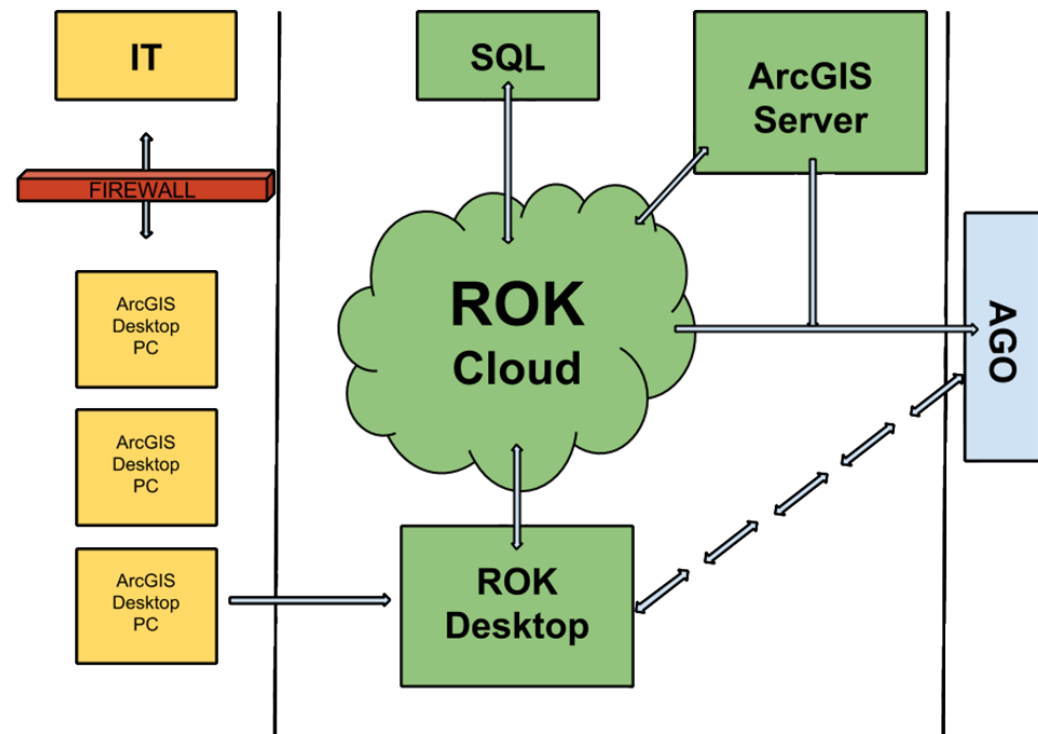

Case Study: Key Environmental

- Who: Key Environmental, Inc
- What: Migrate In-House GIS to the Cloud
- Why: Distributed environment, IT limitations, legacy systems, speed of implementation
- How: The ArcGIS Platform powered by ROK's Cloud based infrastructure designed for ArcGIS

The Problem

Key Environmental – Environmental Based Engineering Company

- Distributed Office Locations
- Real Time Data Access
- Shareable Maps and Apps
- IT and Budget Limitations
- Speed to Market

The Solution

The ArcGIS Platform powered by ROK's Cloud Based infrastructure
Designed Specifically for ArcGIS

- Hosted ArcGIS for Desktop
- Enterprise level Geodatabase including backups, tuning, maintenance, on our Cloud SQL Server
- Managed Map Services hosted on ROK's ArcGIS Server Cloud
- Direct path to The ArcGIS Platform – Maps & Apps!

ArcGIS Platform

The Endgame

Key Environmental – Environmental Based Engineering Company

- Desktop Users in multiple locations
- Real time data edits for field crews with Collector
- User Empowerment with Maps And Apps
- Enterprise Level GIS - fast and within budget